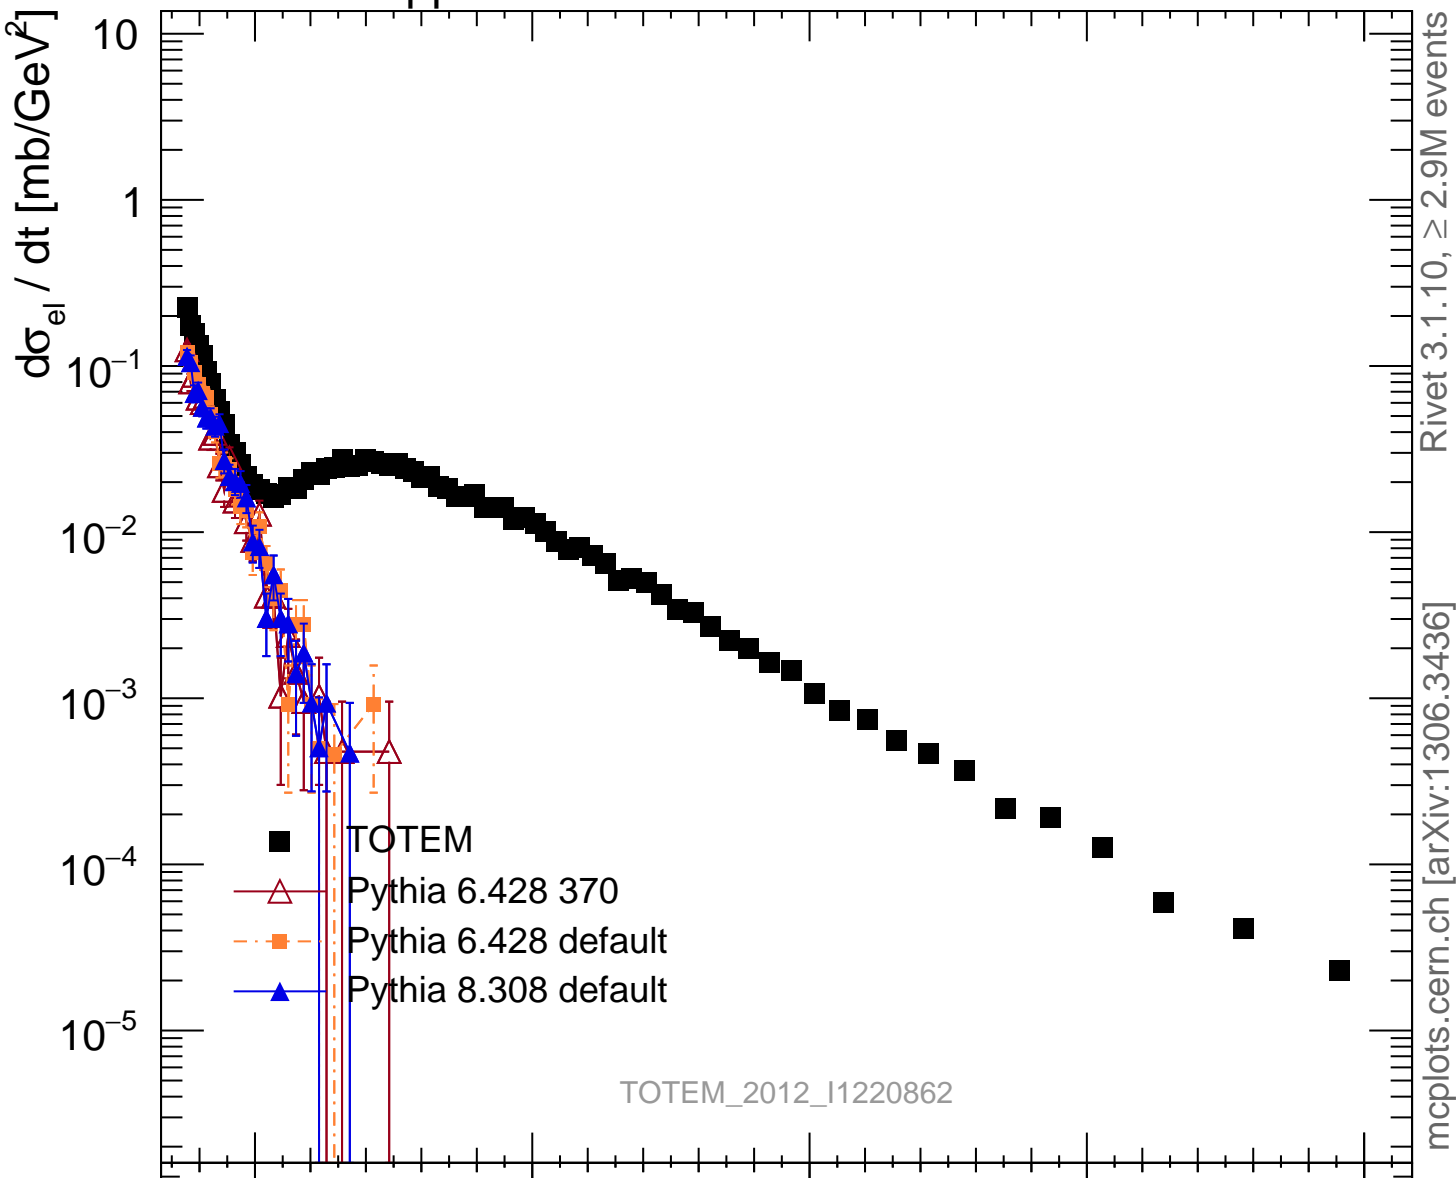

7000 GeV pp

Elastic

Rivet 3.1.10, ≥ 2.9M events

mcplots.cern.ch [arXiv:1306.3436]