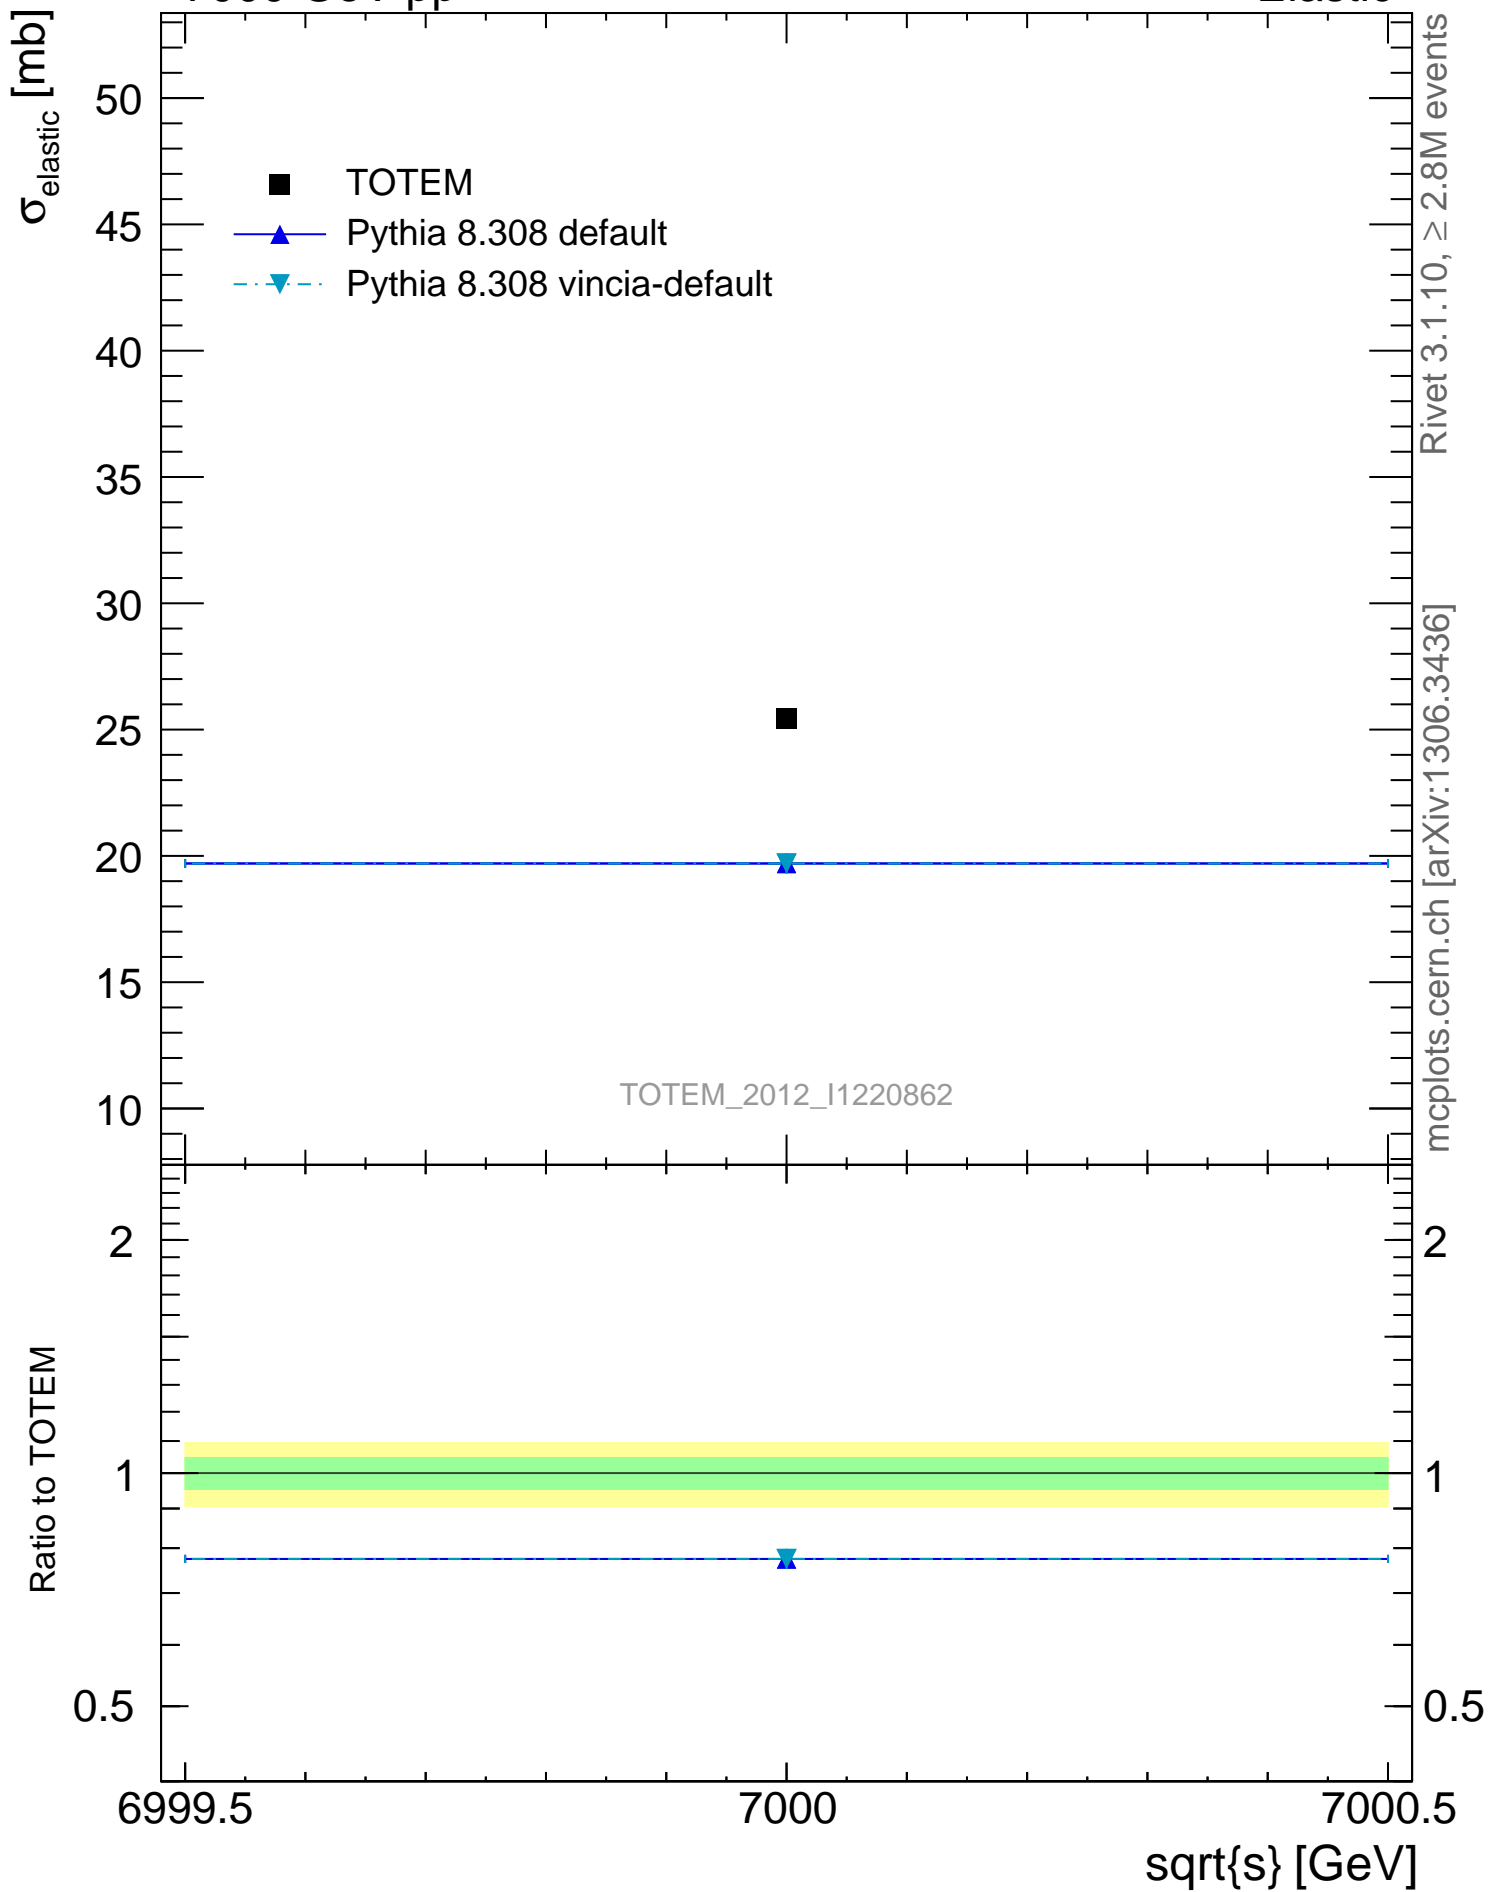

7000 GeV pp

Elastic

Rivet 3.1.10, ≥ 2.8 M events
mcplots.cern.ch [arXiv:1306.3436]

TOTEM_2012_I1220862