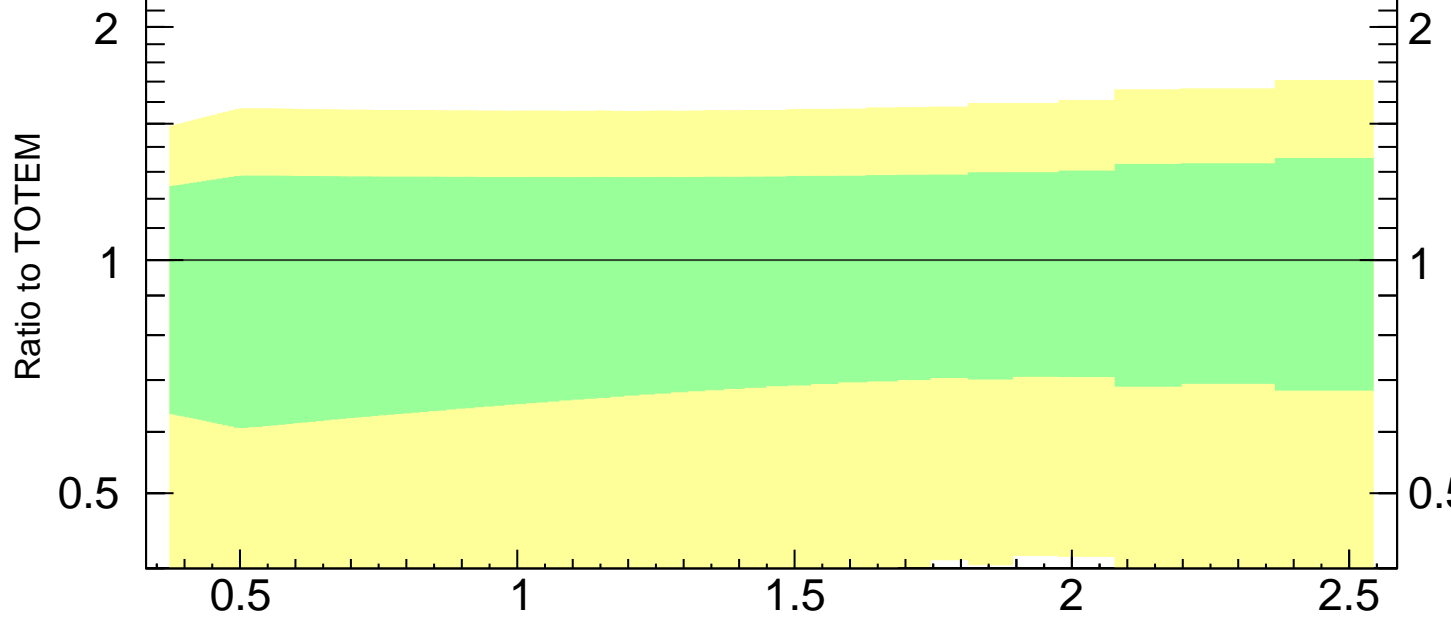

7000 GeV pp

Elastic

■ TOTEM

(TOTEM_2012_I1220862)

mcplots.cern.ch [arXiv:1306.3436]

Ratio to TOTEM