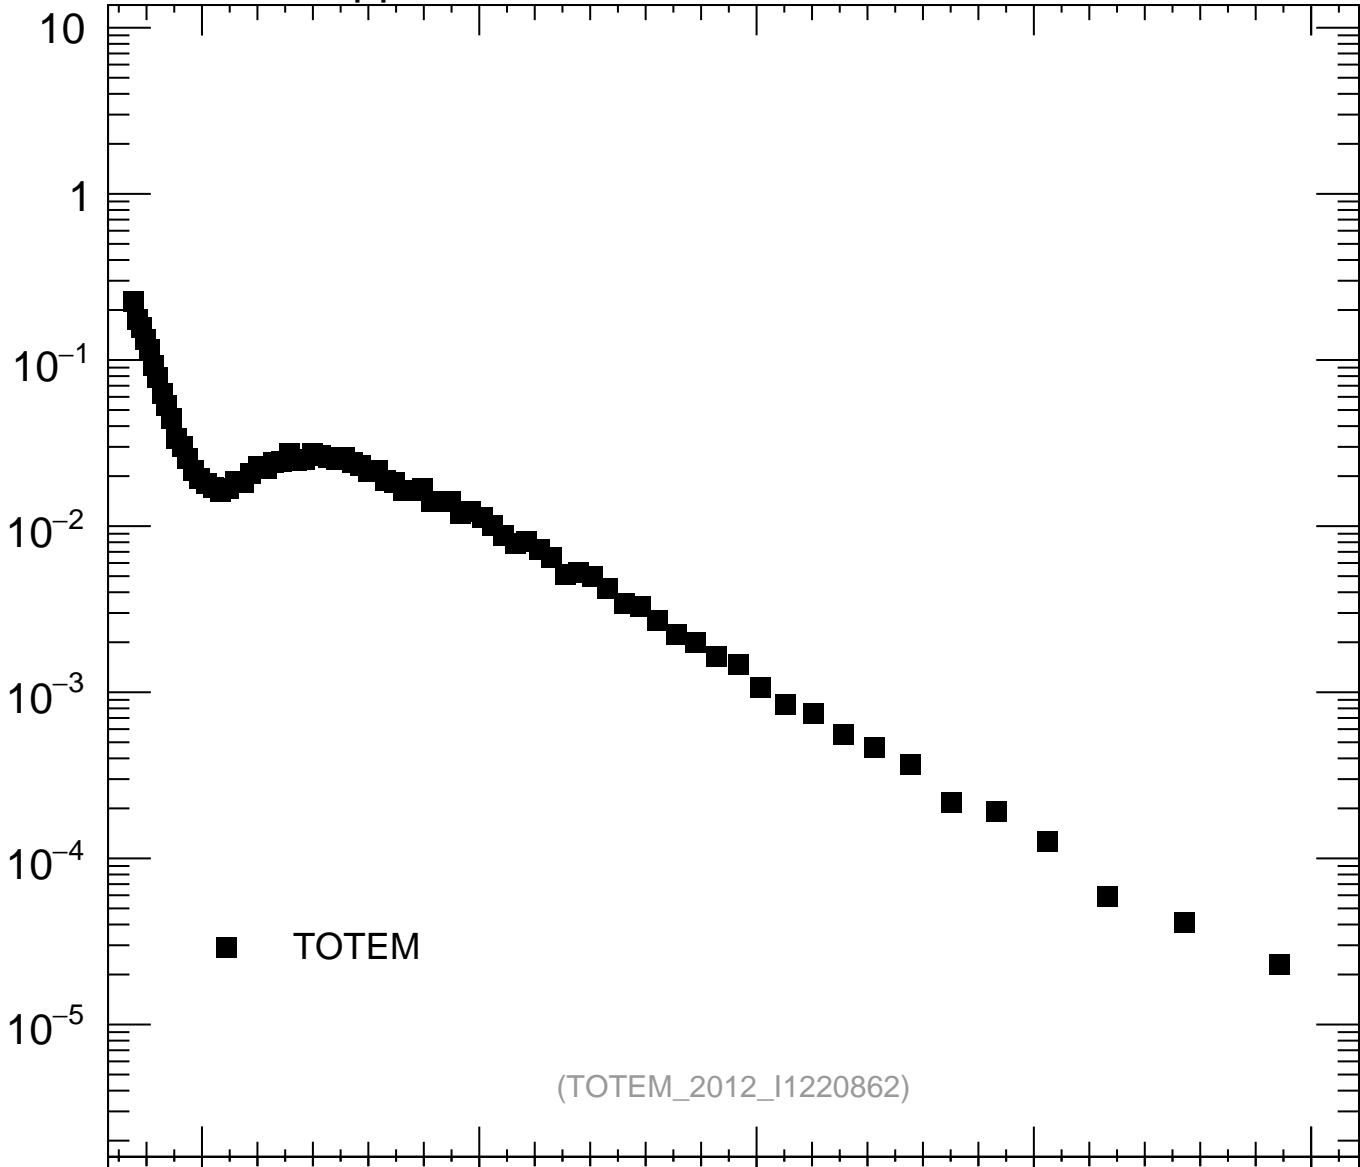

7000 GeV pp

Elastic

■ TOTEM

(TOTEM_2012_I1220862)

mcplots.cern.ch [arXiv:1306.3436]

Ratio to TOTEM