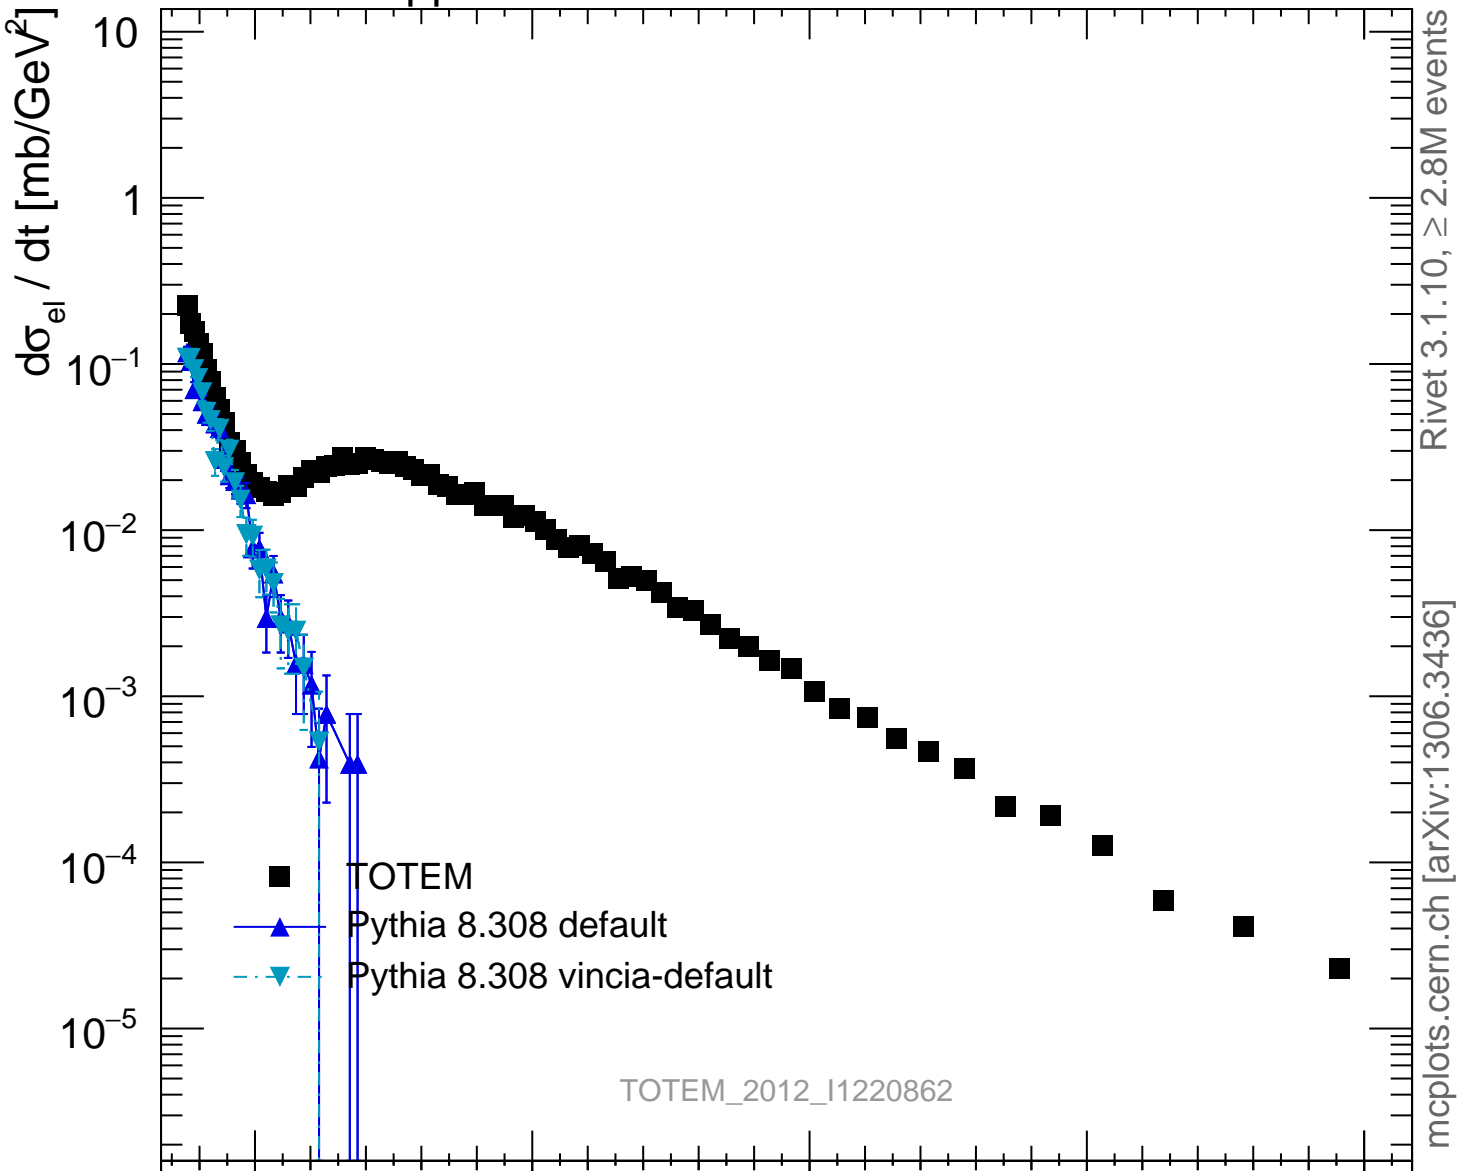

7000 GeV pp

Elastic

Rivet 3.1.10, ≥ 2.8M events

mcplots.cern.ch [arXiv:1306.3436]