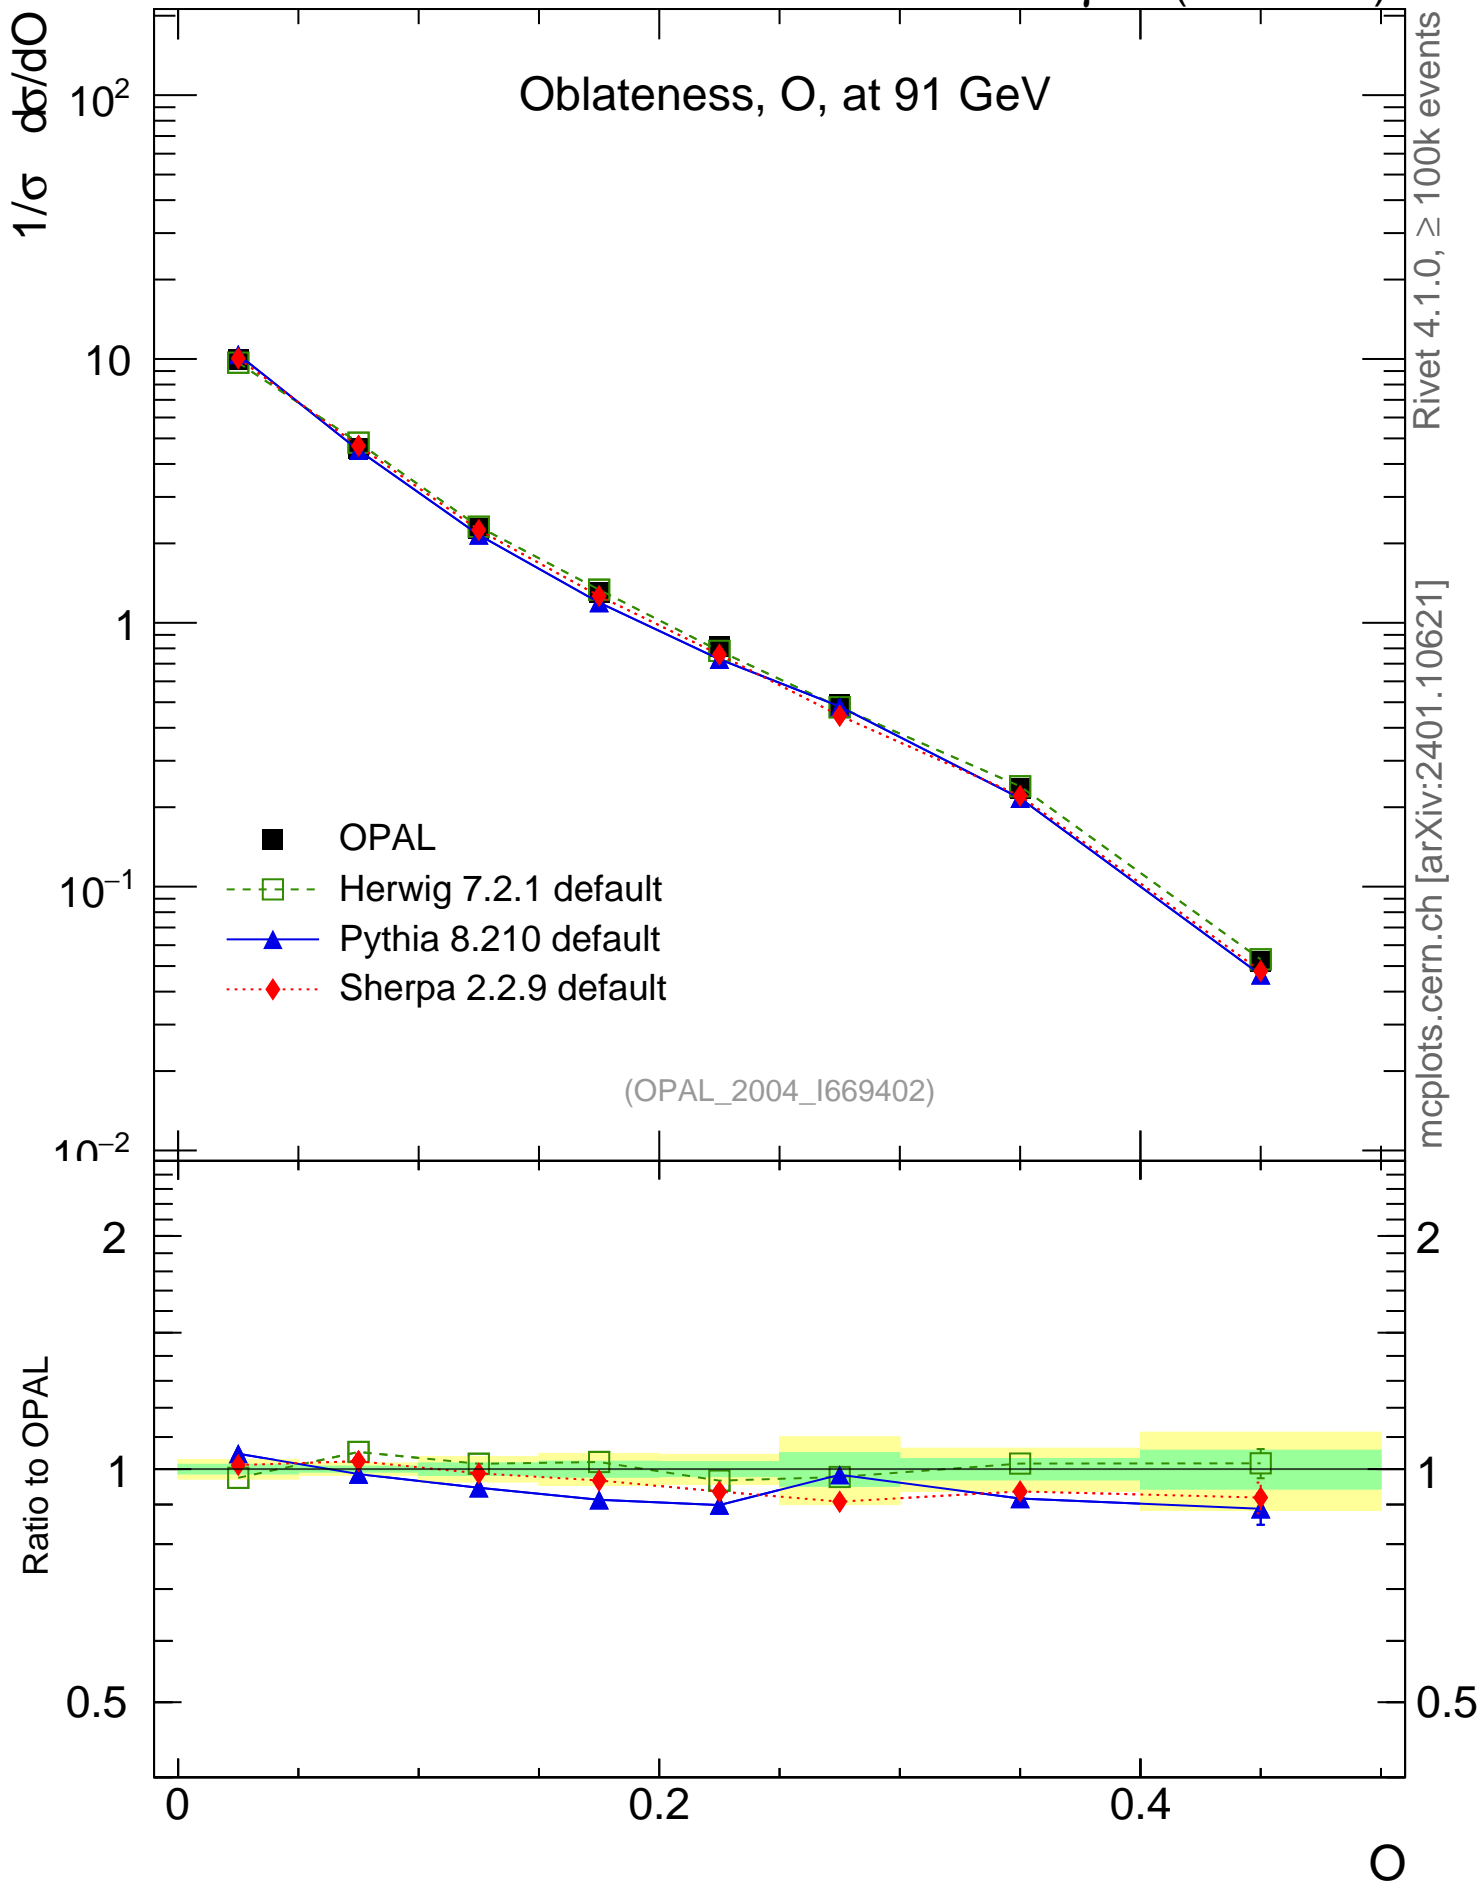

Oblateness, O, at 91 GeV

Rivet 4.1.0, $\geq 100k$ events
mcplots.cern.ch [arXiv:2401.10621]

(OPAL_2004_I669402)