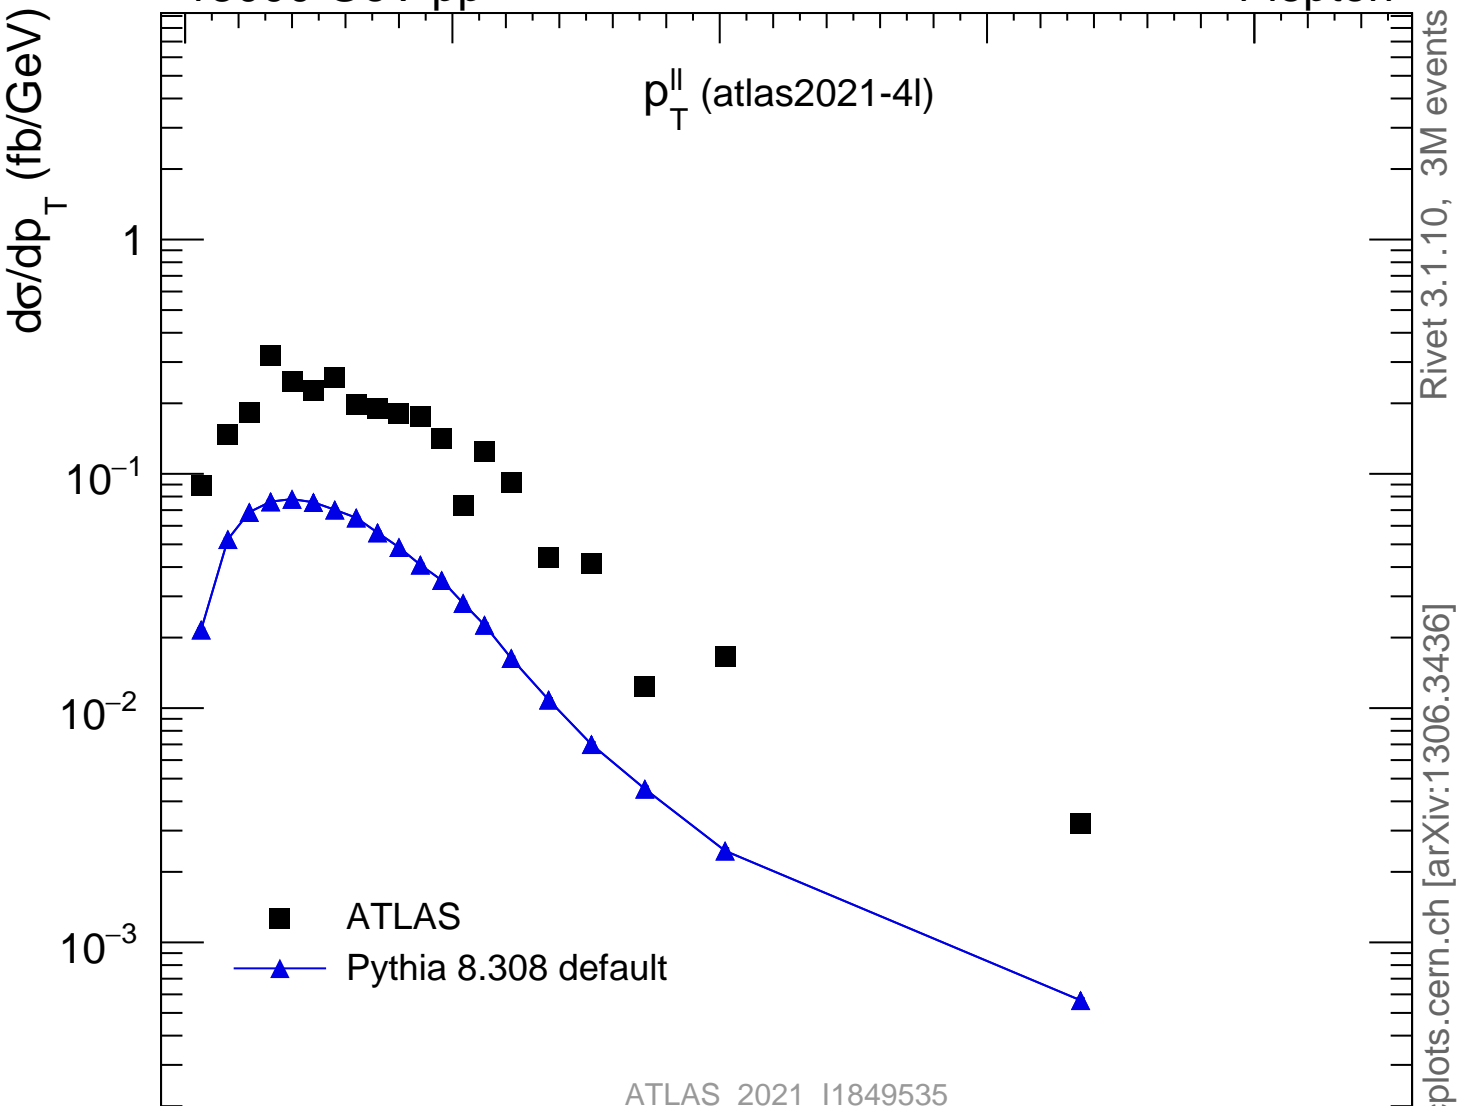

13000 GeV pp

4-lepton

$p_T^{\parallel}$  (atlas2021-4l)

ATLAS\_2021\_I1849535