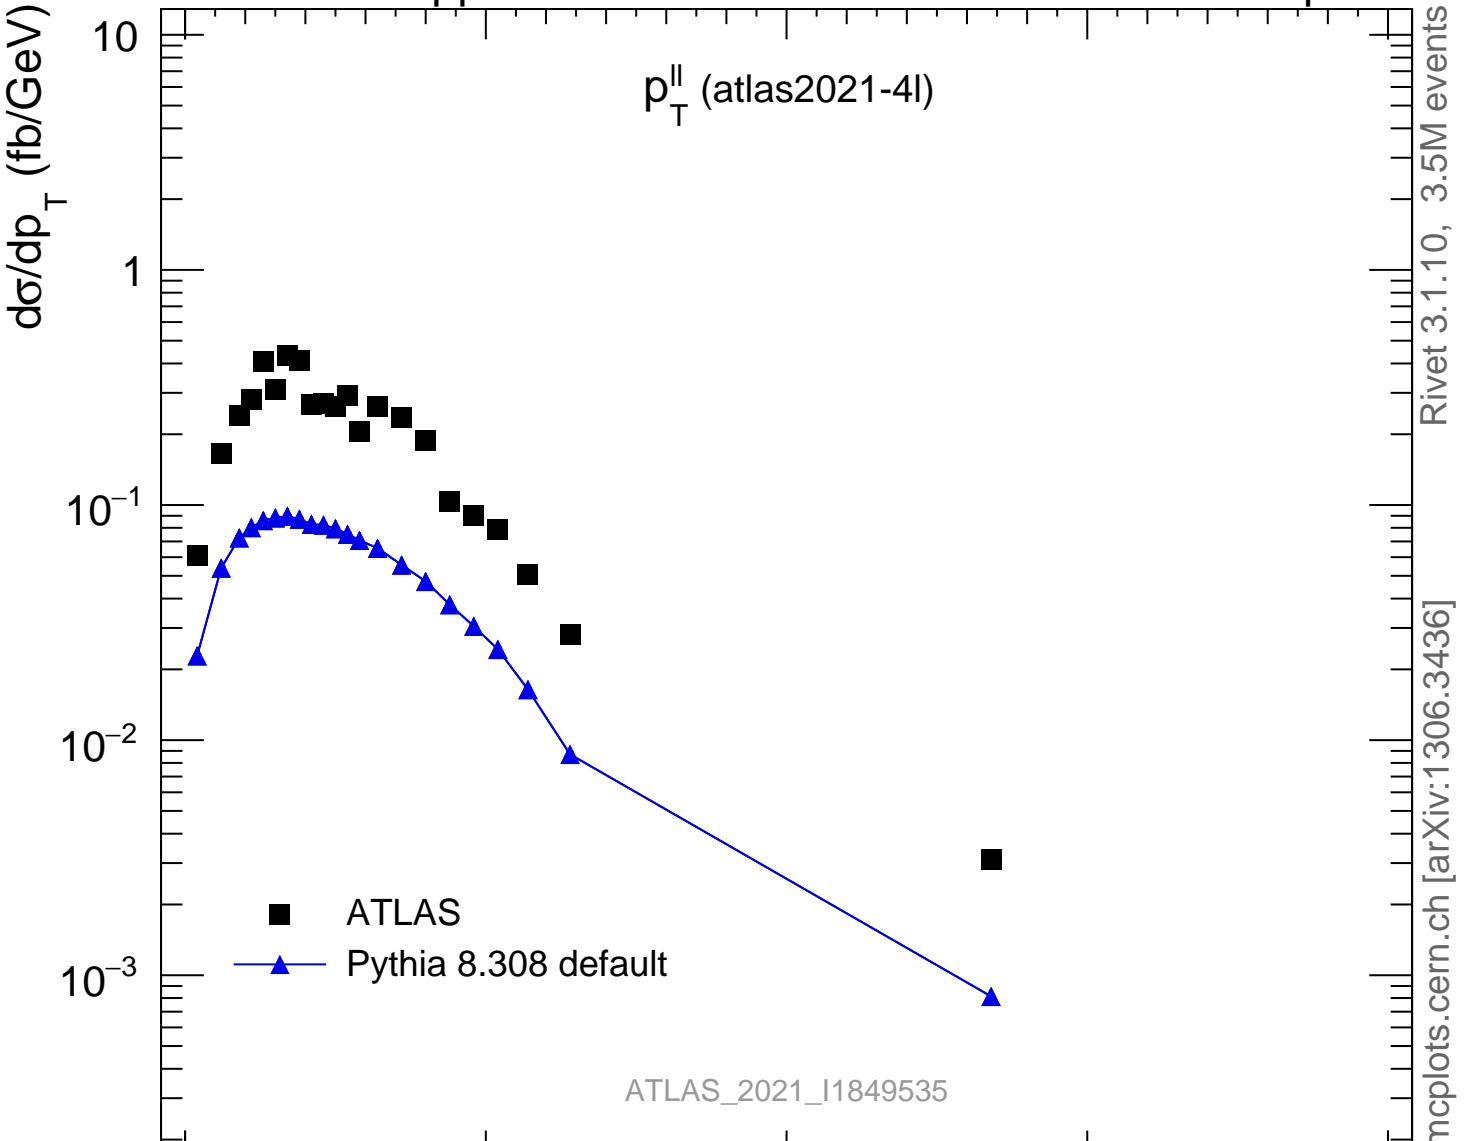

13000 GeV pp

4-lepton

Rivet 3.1.10, 3.5M events  
mcplots.cern.ch [arXiv:1306.3436]