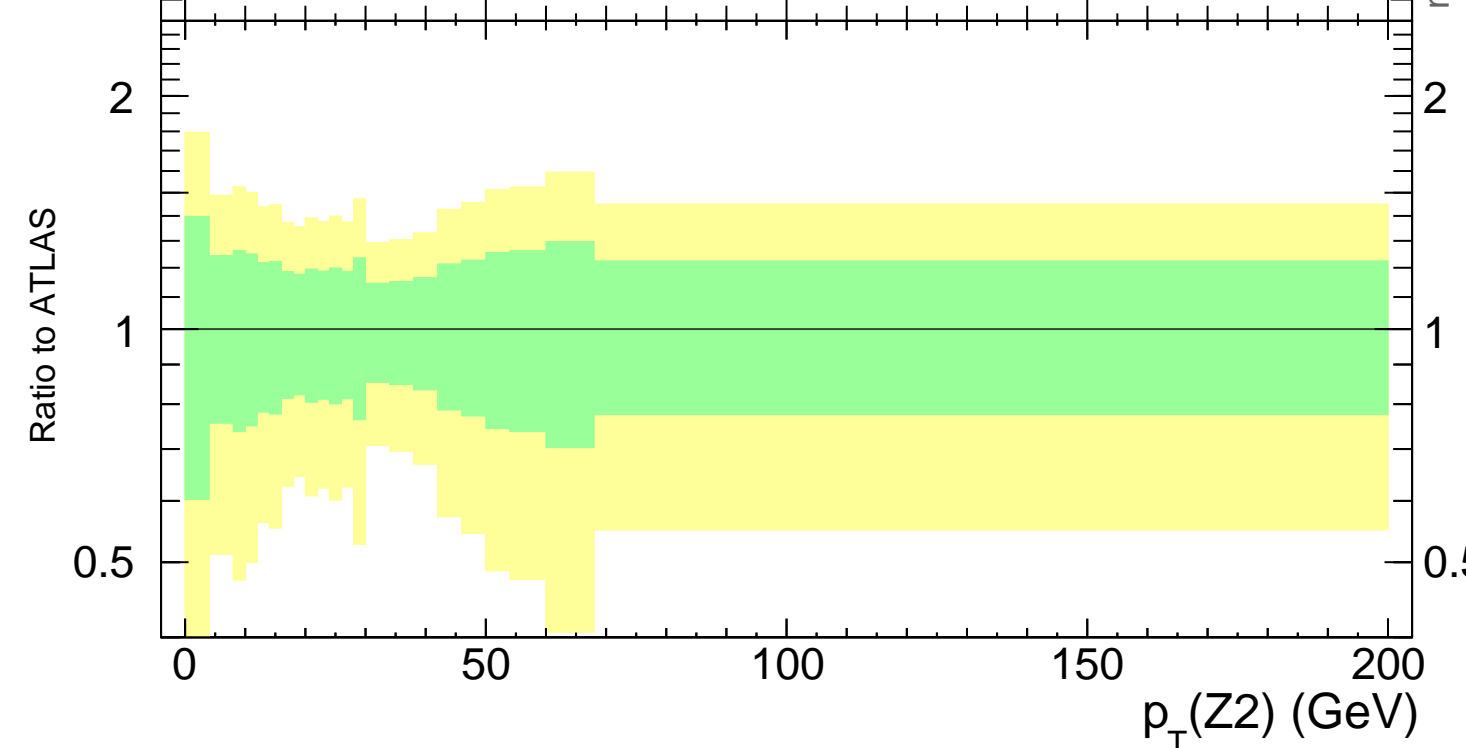

13000 GeV pp

4-lepton

Rivet 3.1.10, 3.5M events  
mcplots.cern.ch [arXiv:1306.3436]