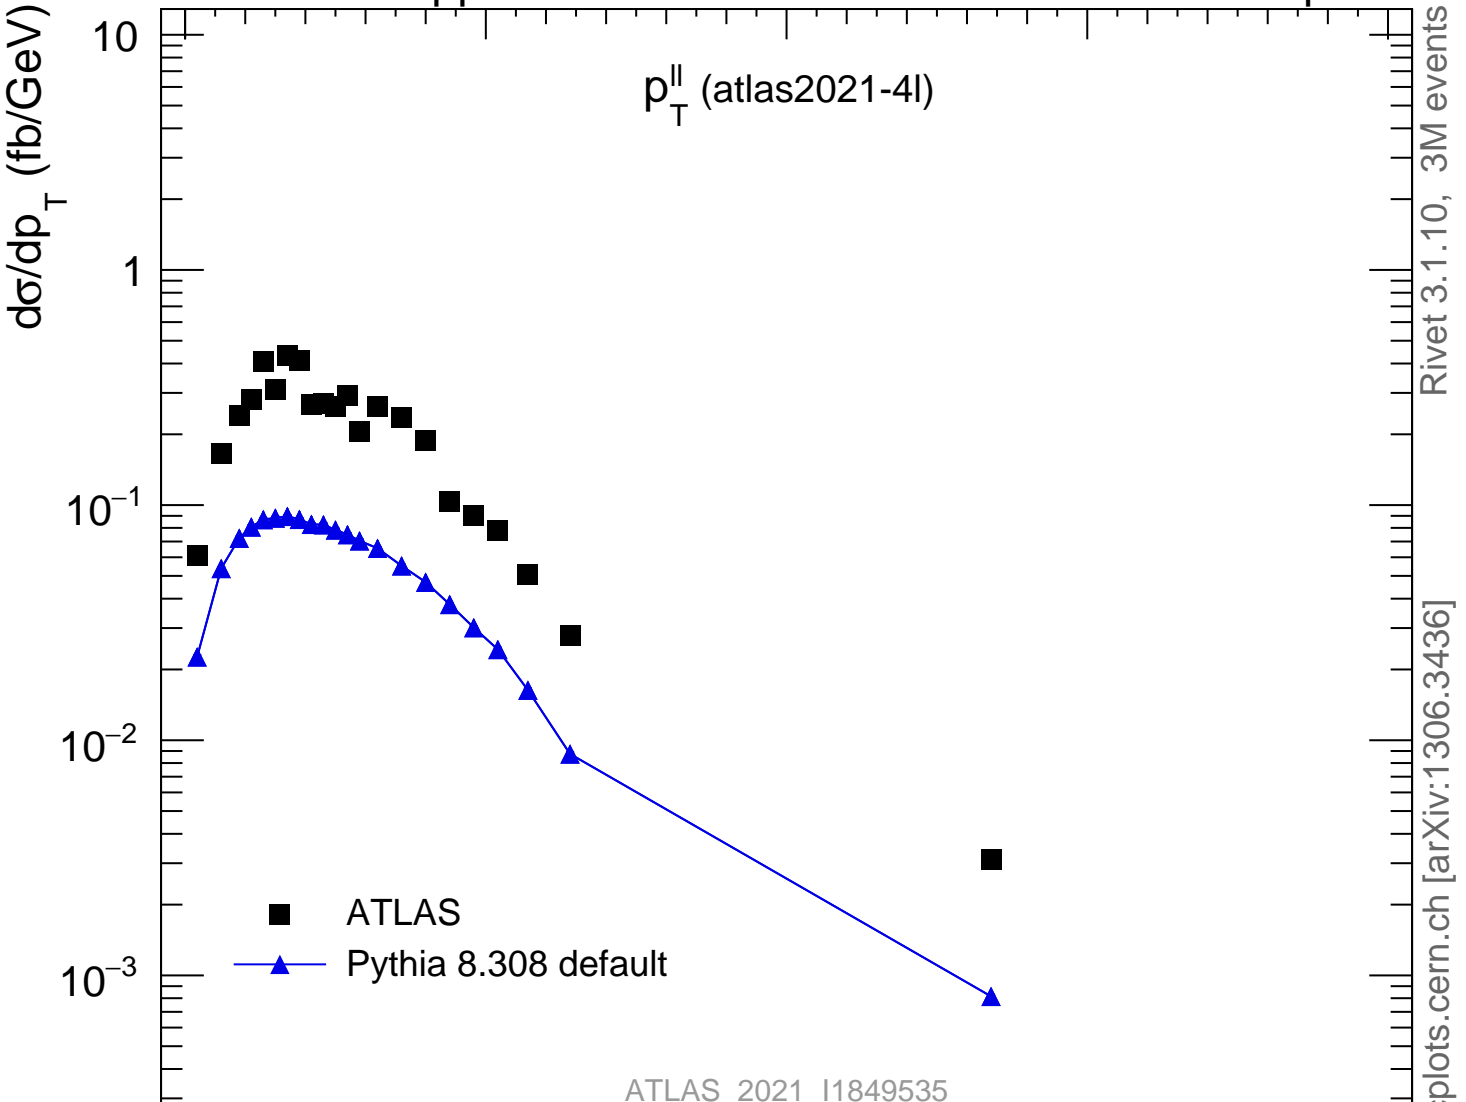

13000 GeV pp

4-lepton

$p_T^{\parallel}$  (atlas2021-4l)

Rivet 3.1.10, 3M events  
mcplots.cern.ch [arXiv:1306.3436]