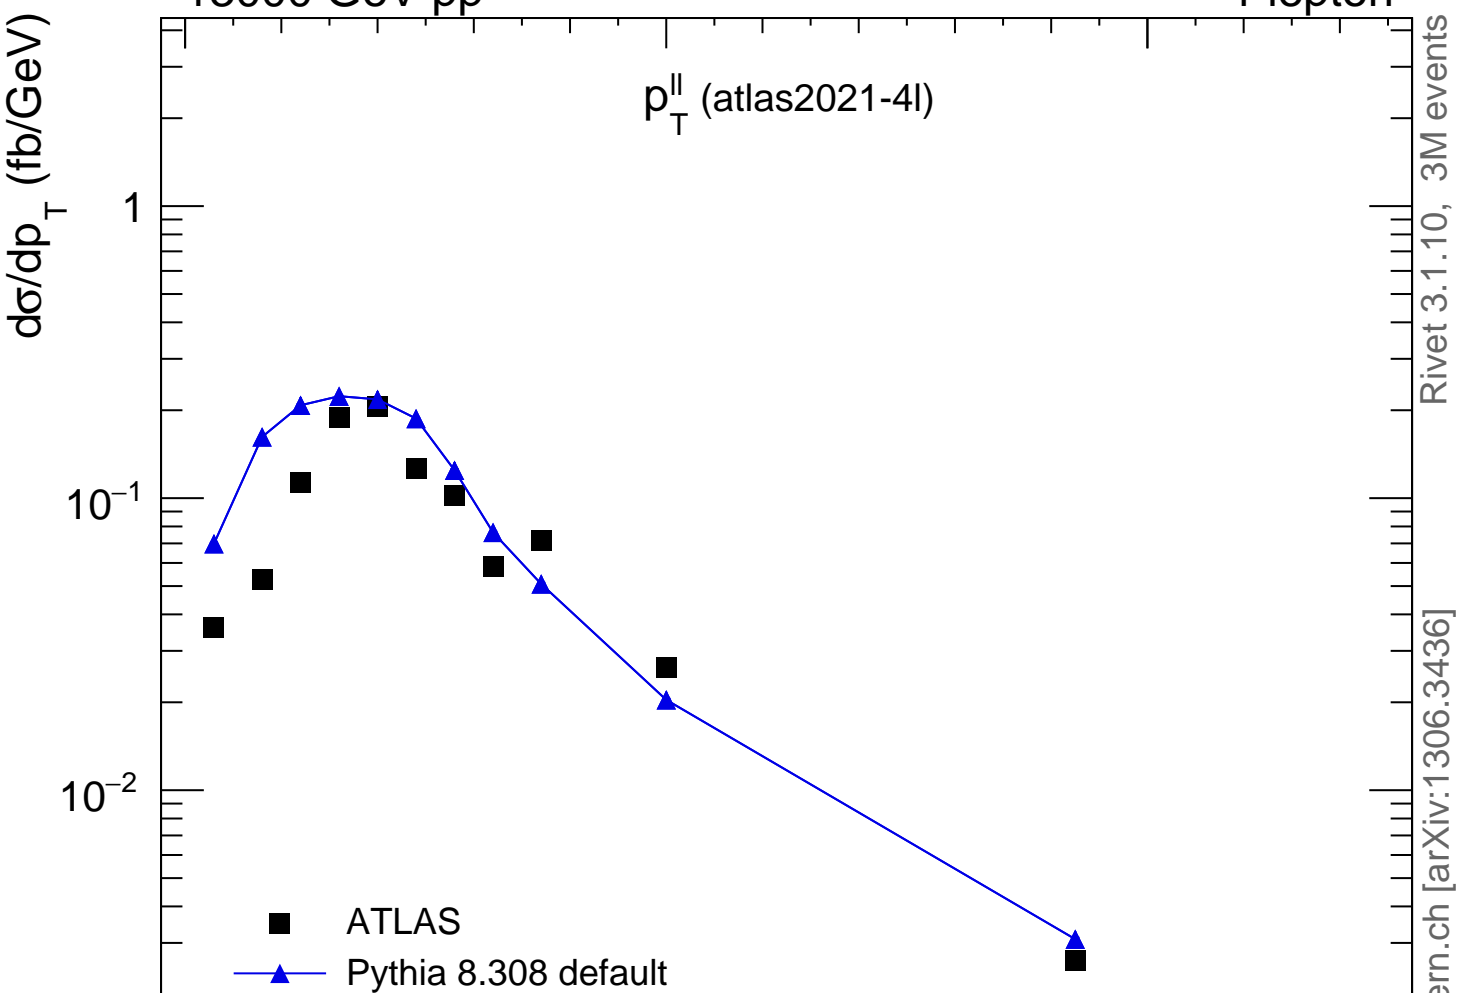

13000 GeV pp

4-lepton

p_T^{\parallel} (atlas2021-4l)

Rivet 3.1.10, 3M events
mcplots.cern.ch [arXiv:1306.3436]

ATLAS_2021_I1849535