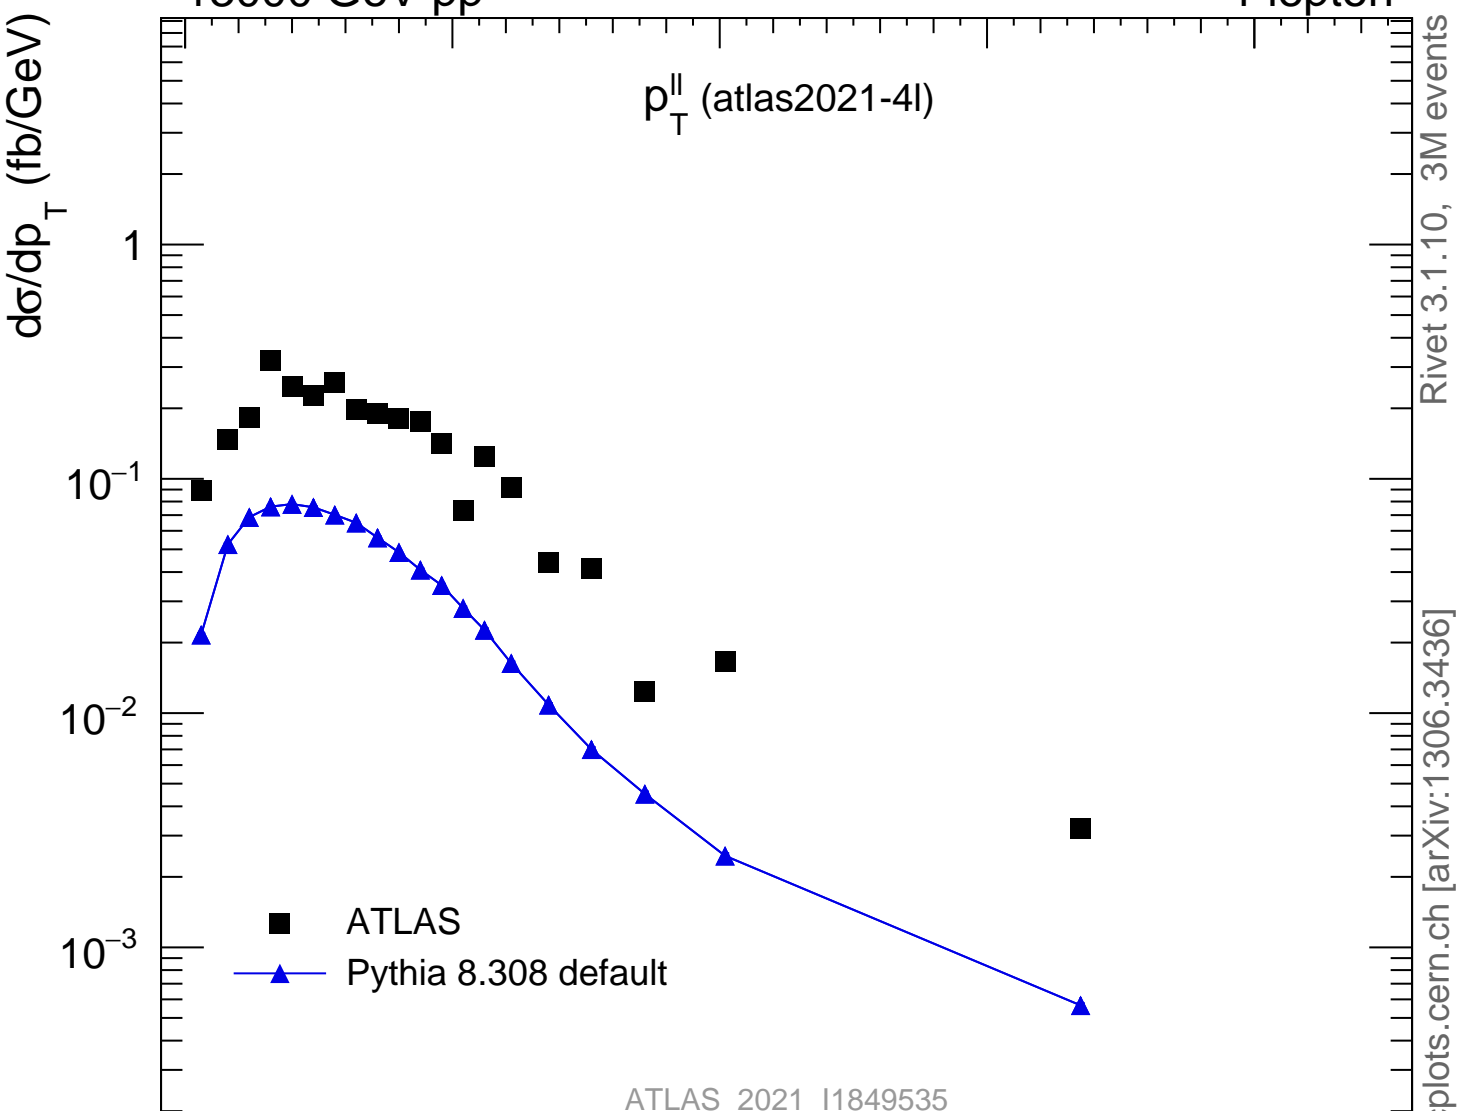

13000 GeV pp

4-lepton

$p_T^{\parallel}$  (atlas2021-4l)

ATLAS\_2021\_I1849535