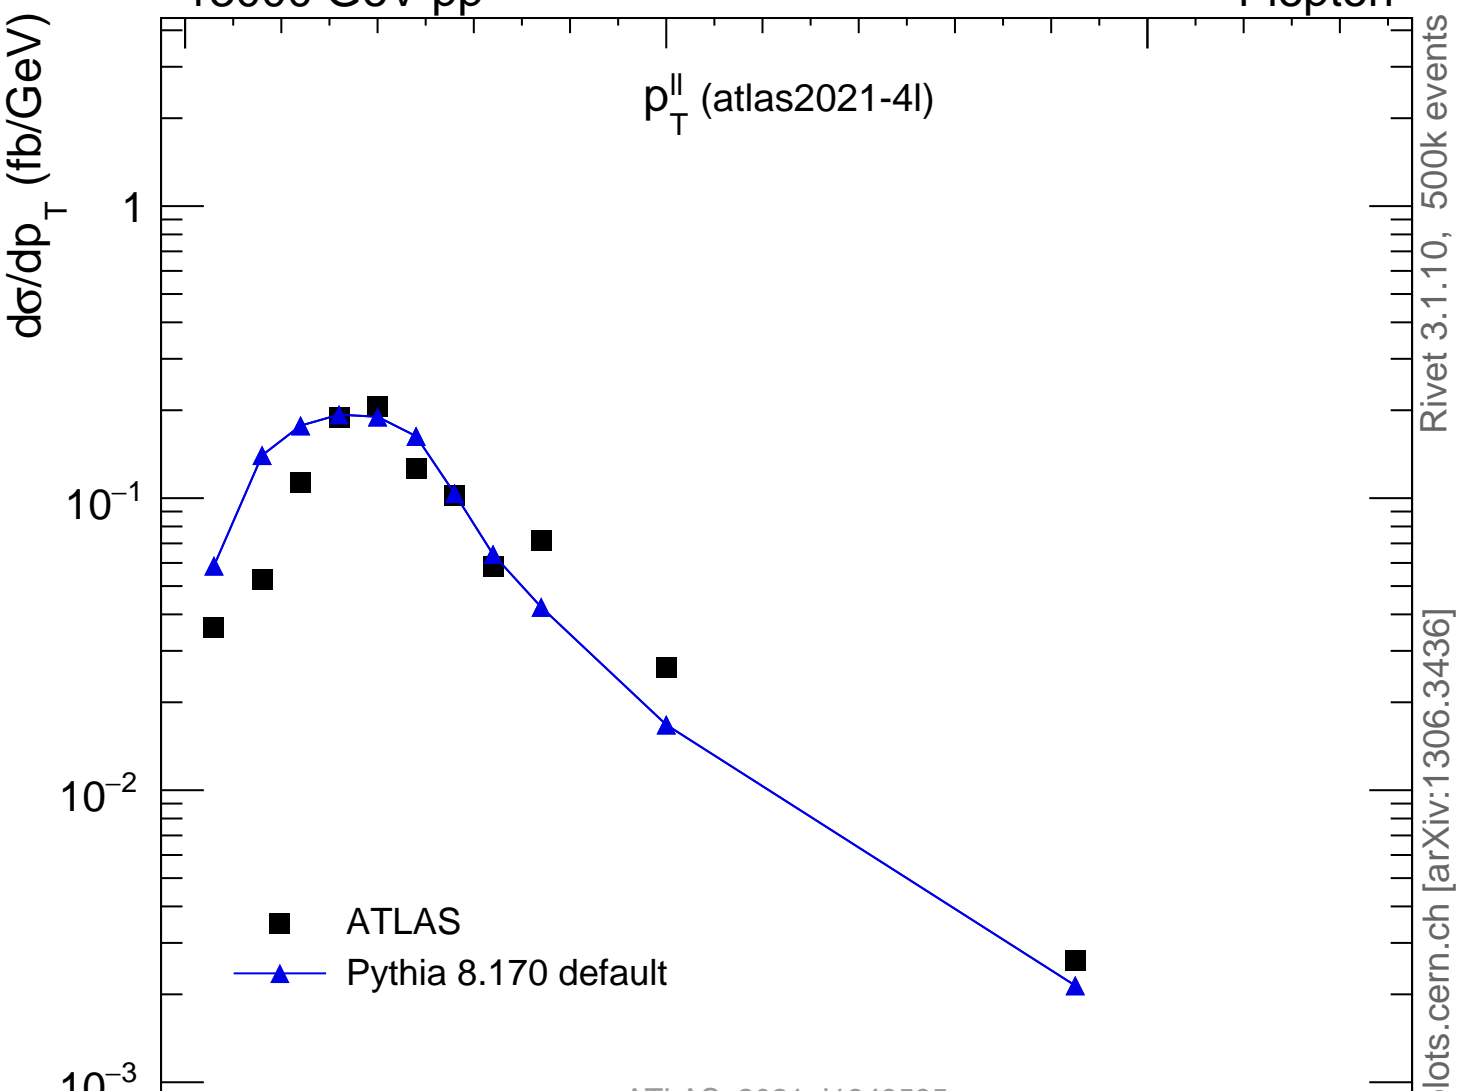

13000 GeV pp

4-lepton

$p_T^{\parallel}$  (atlas2021-4l)

ATLAS\_2021\_I1849535