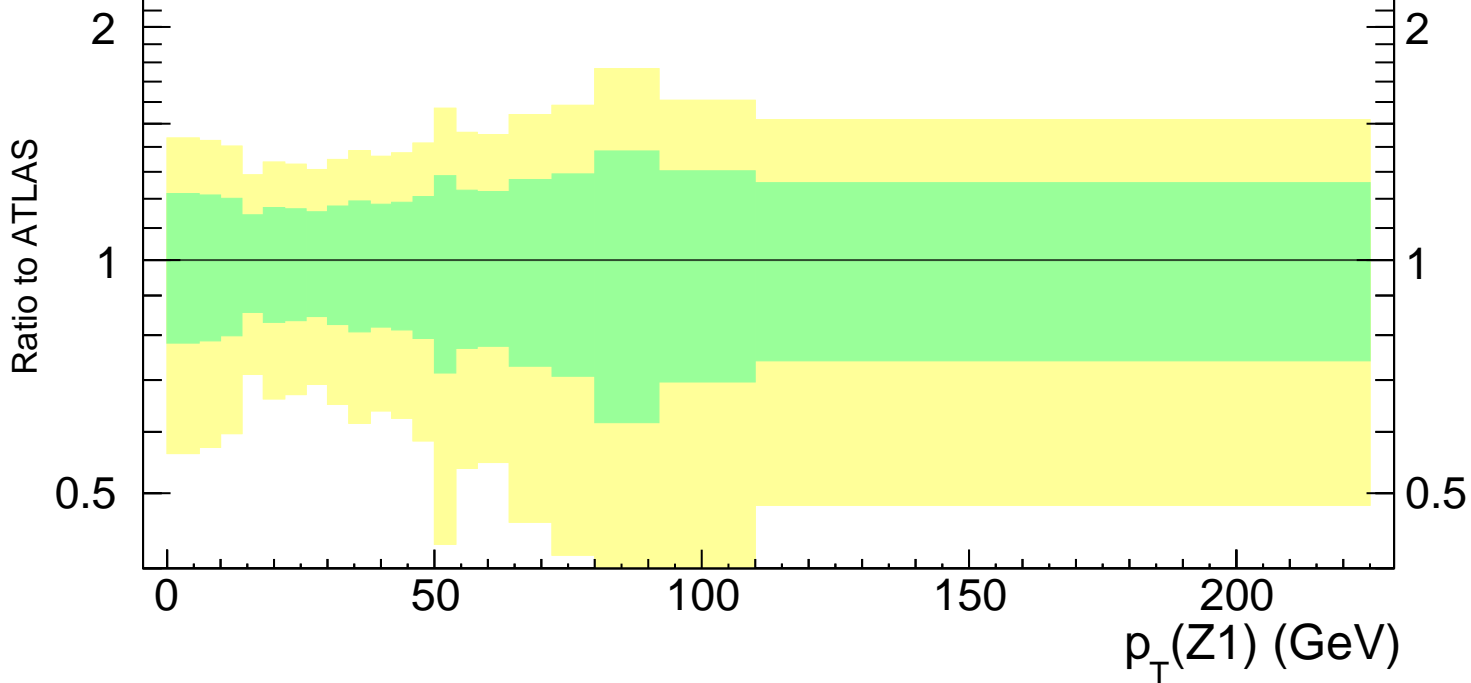

13000 GeV pp

4-lepton

$p_T^{\parallel}$  (atlas2021-4l)

ATLAS\_2021\_I1849535

Rivet 3.1.10, 500k events

mcplots.cern.ch [arXiv:1306.3436]