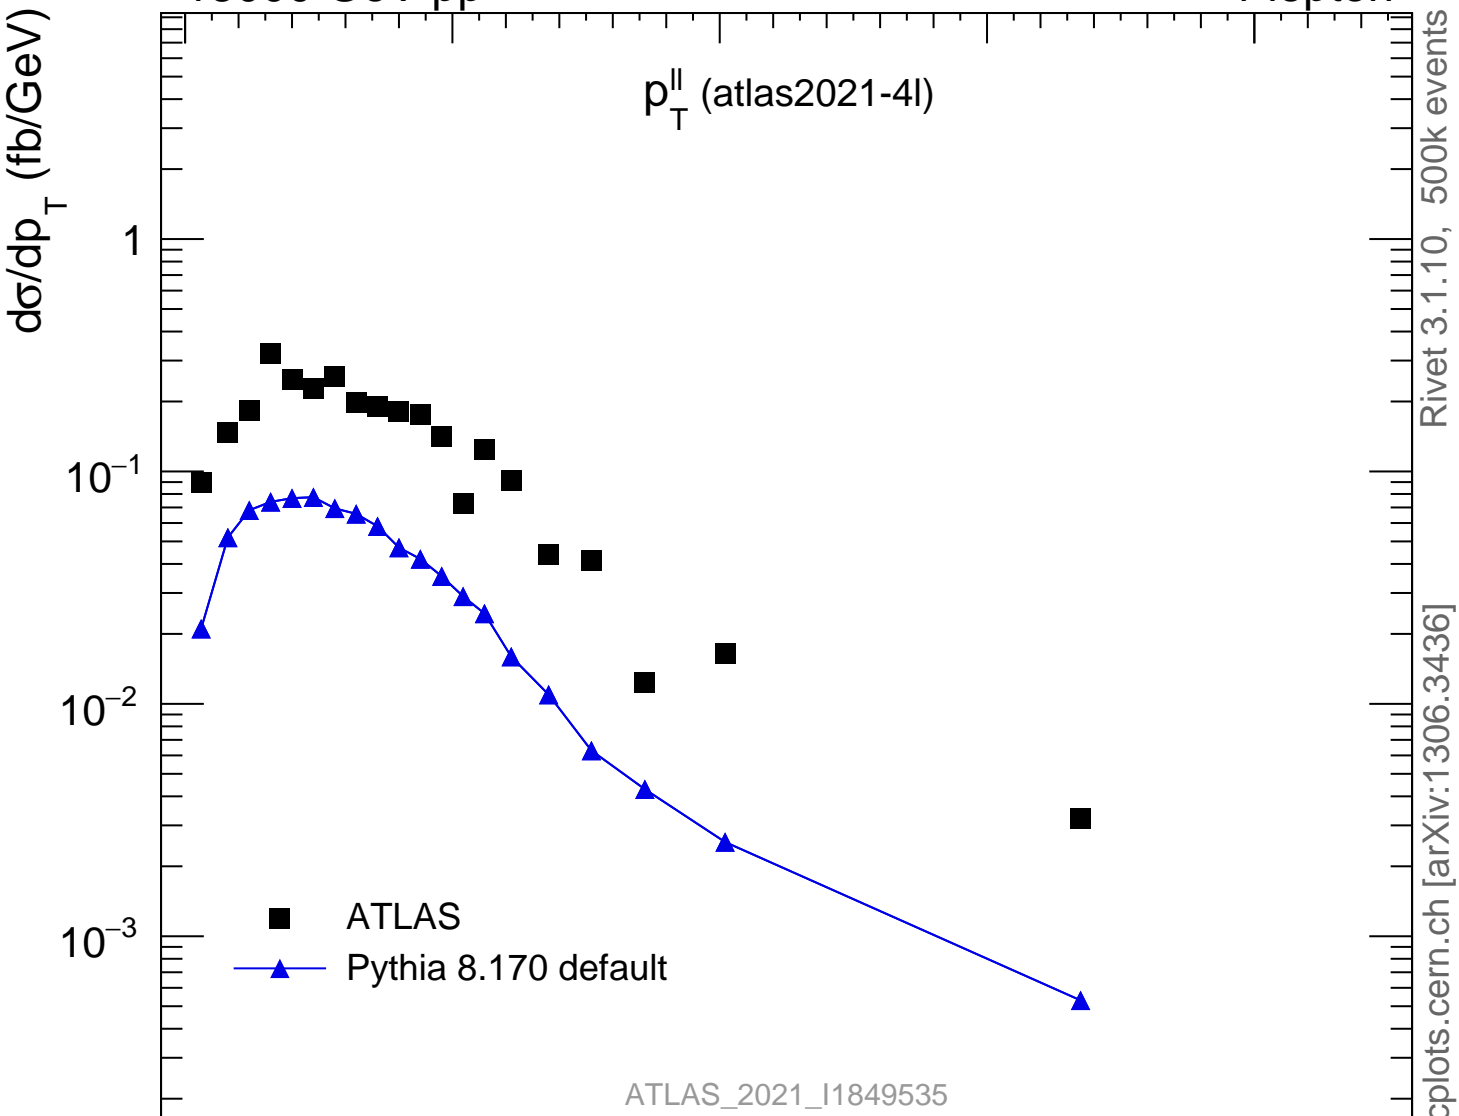

13000 GeV pp

4-lepton

$p_T^{\parallel}$  (atlas2021-4l)

ATLAS\_2021\_I1849535

Rivet 3.1.10, 500k events

mcplots.cern.ch [arXiv:1306.3436]