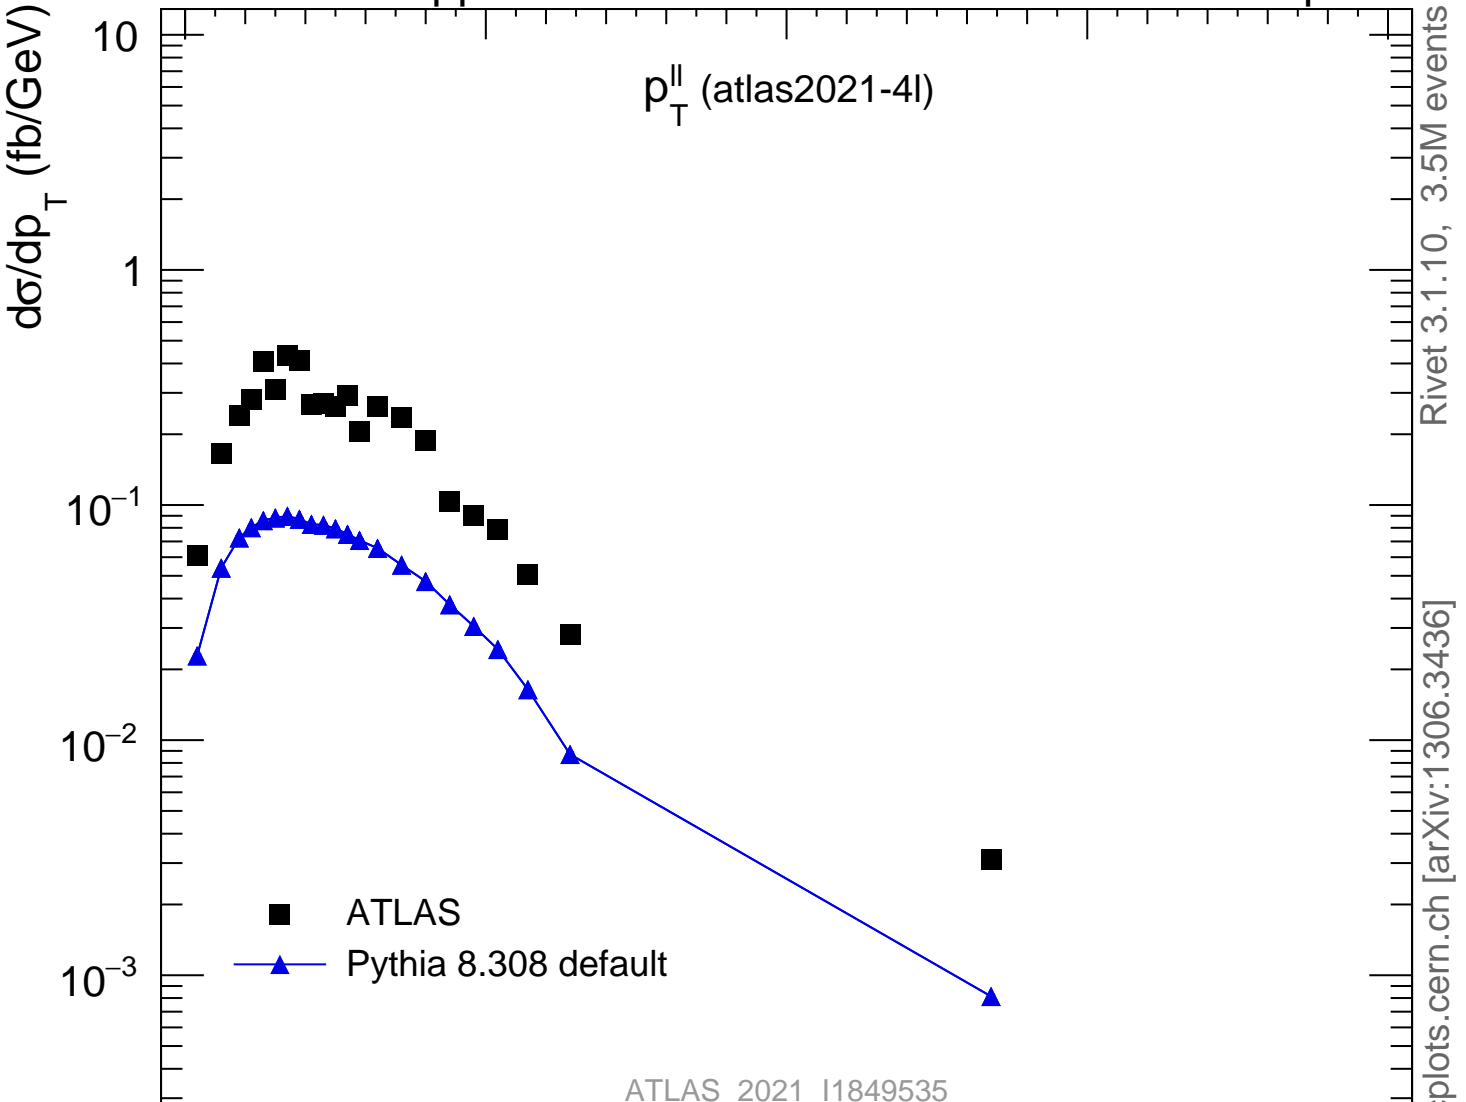

13000 GeV pp

4-lepton

p_T^{\parallel} (atlas2021-4l)

Rivet 3.1.10, 3.5M events
mcplots.cern.ch [arXiv:1306.3436]