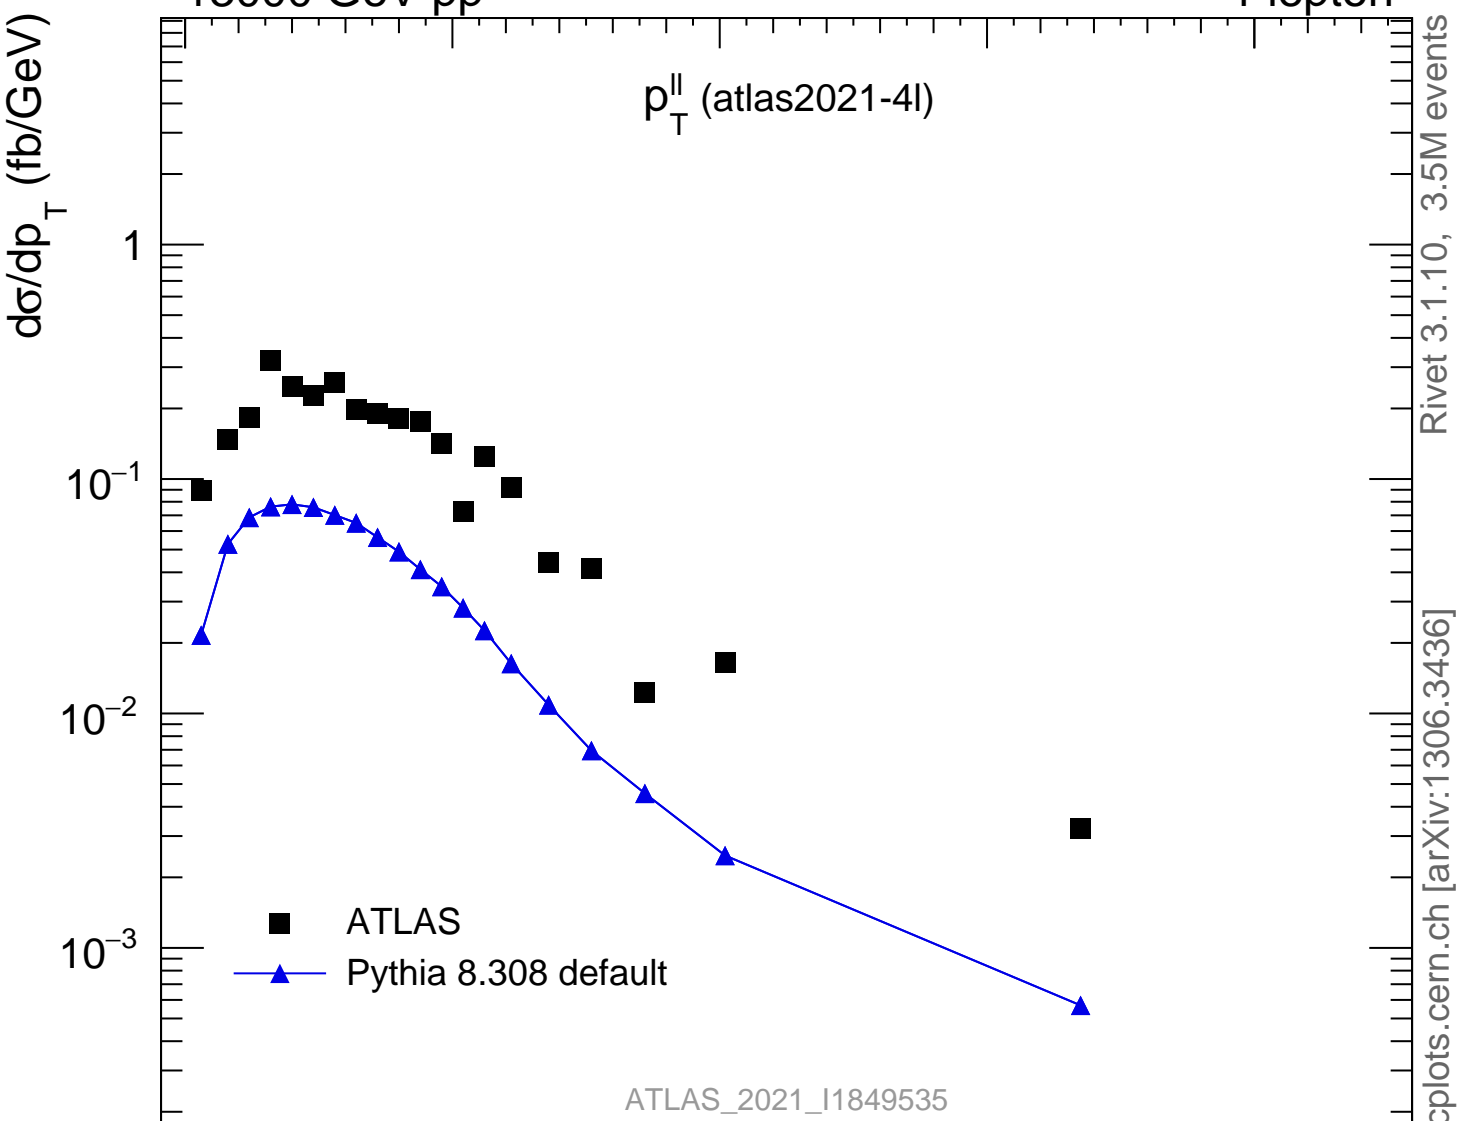

13000 GeV pp

4-lepton

p_T^{\parallel} (atlas2021-4l)

ATLAS_2021_I1849535