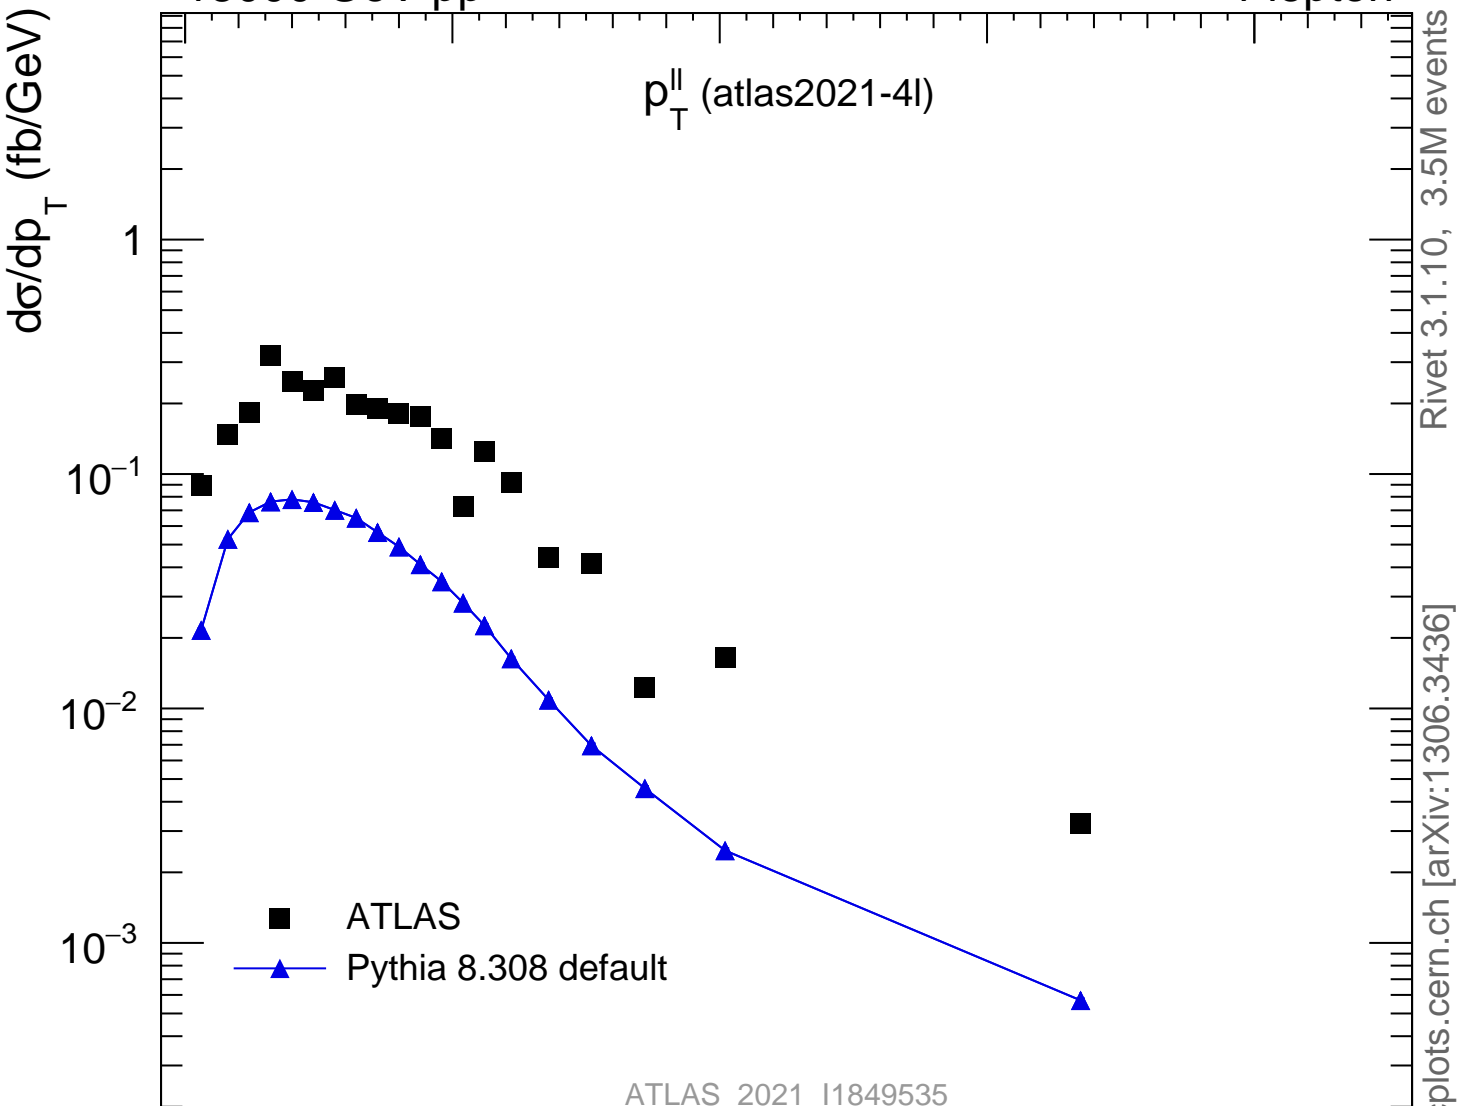

13000 GeV pp

4-lepton

$p_T^{\parallel}$  (atlas2021-4l)

ATLAS\_2021\_I1849535