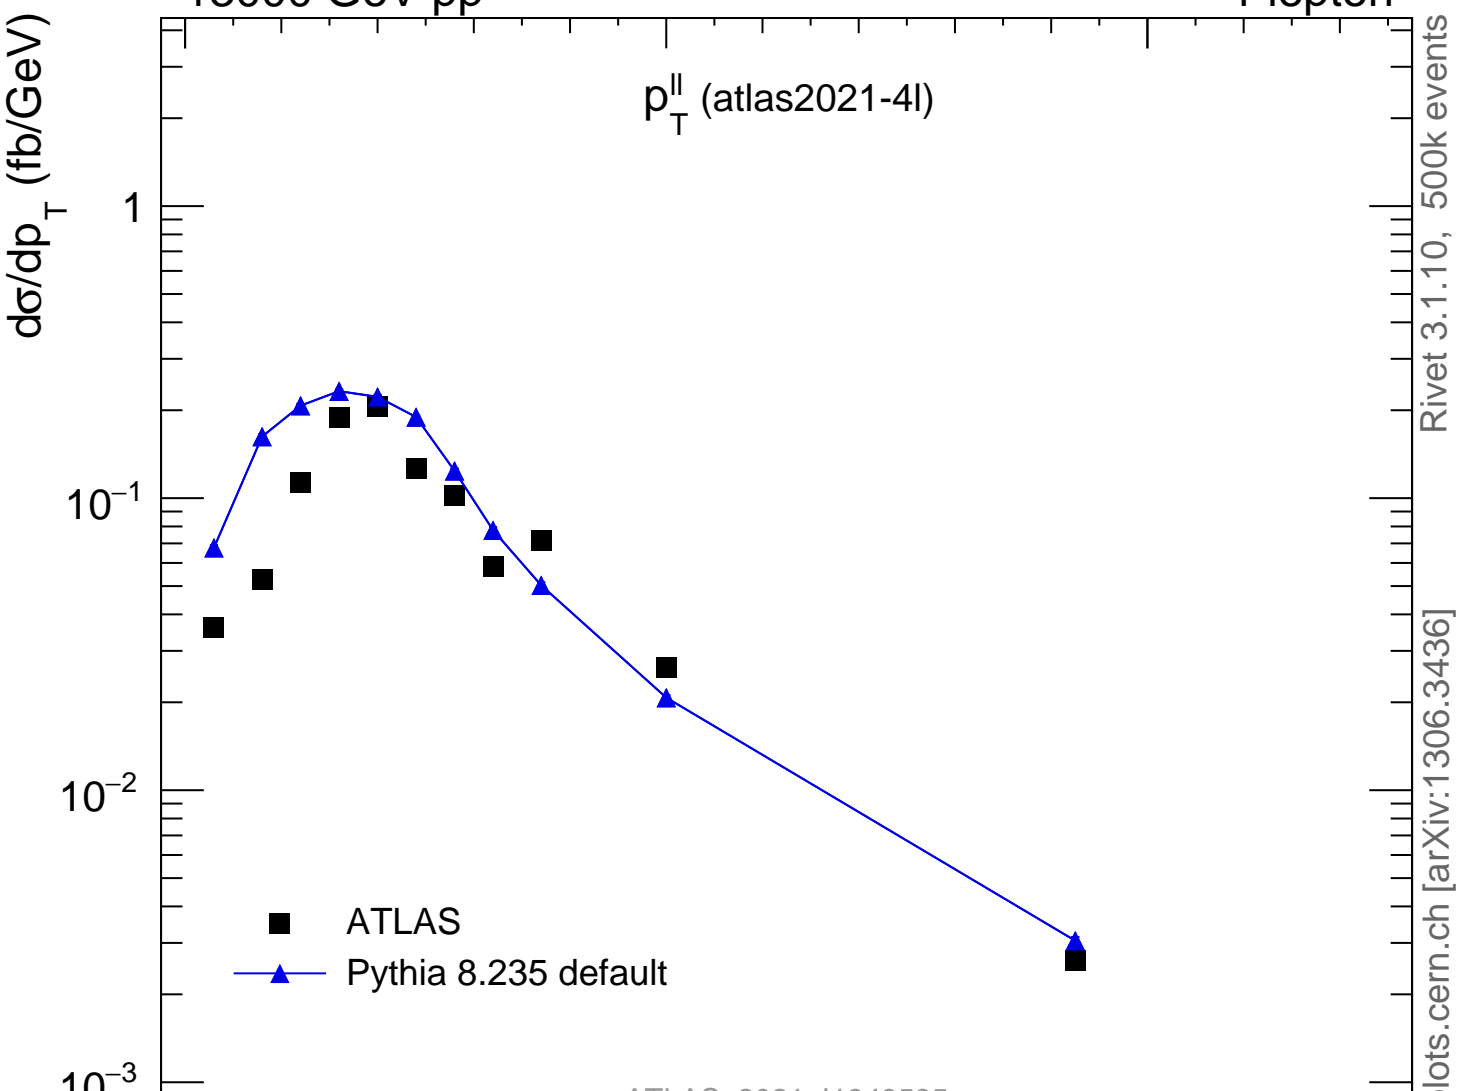

13000 GeV pp

4-lepton

p_T^{\parallel} (atlas2021-4l)

ATLAS_2021_I1849535