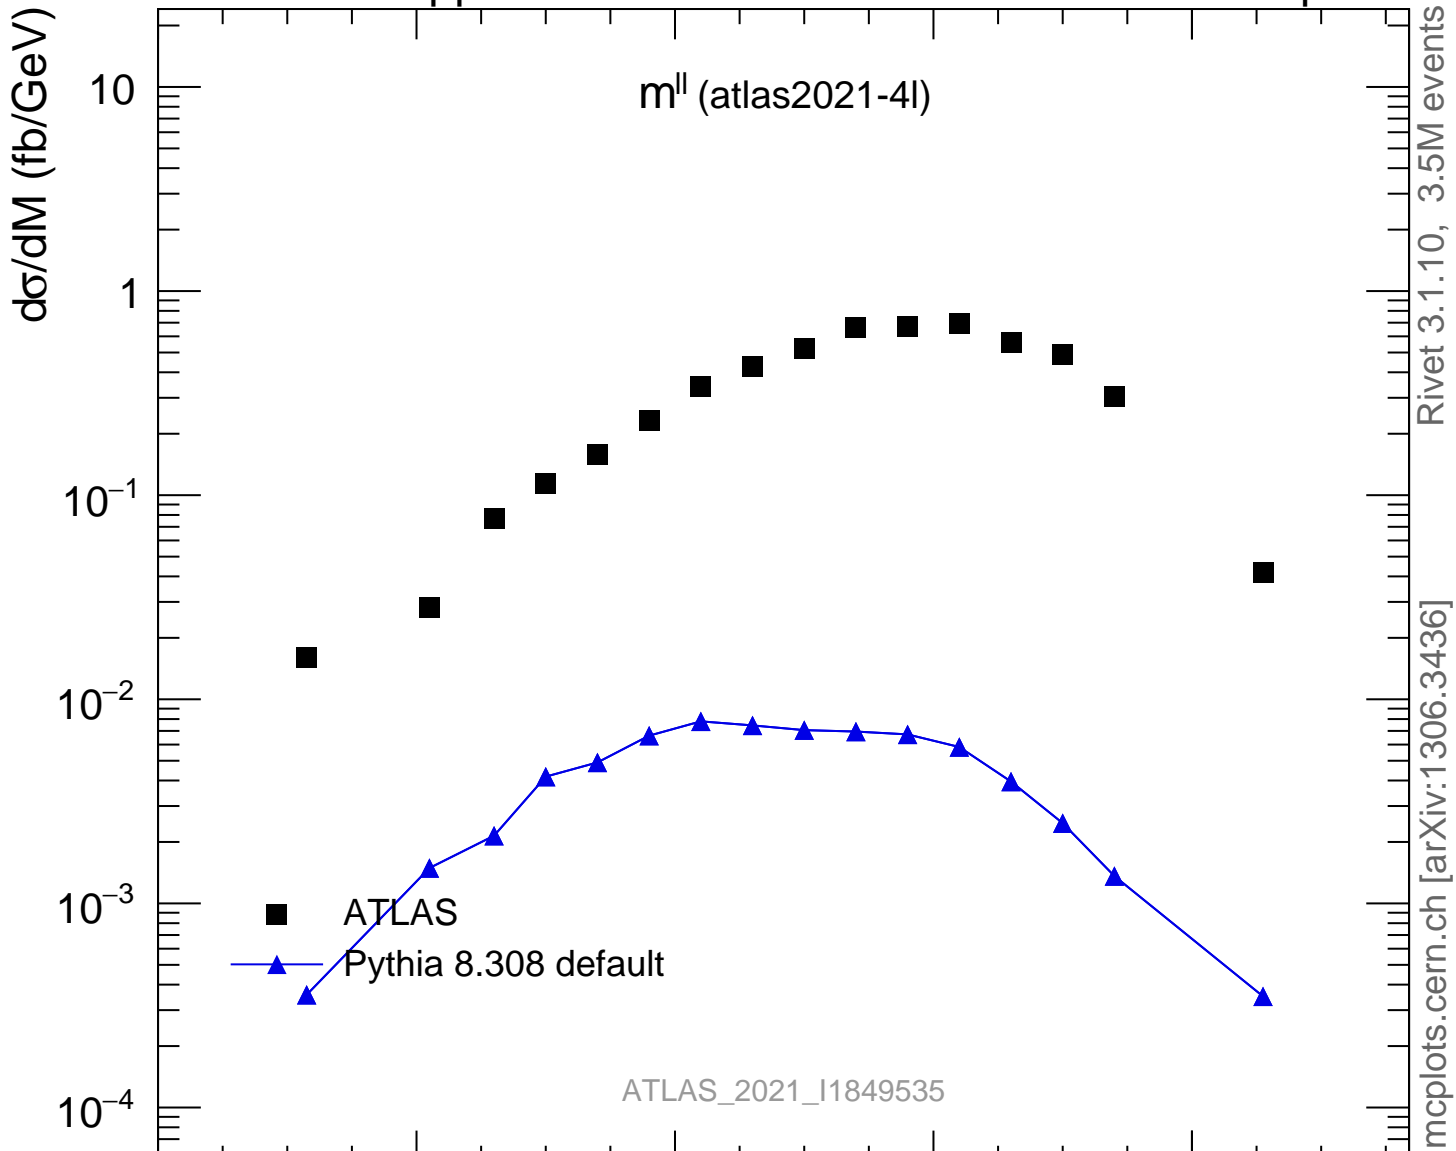

13000 GeV pp

4-lepton

Rivet 3.1.10, 3.5M events
mcplots.cern.ch [arXiv:1306.3436]