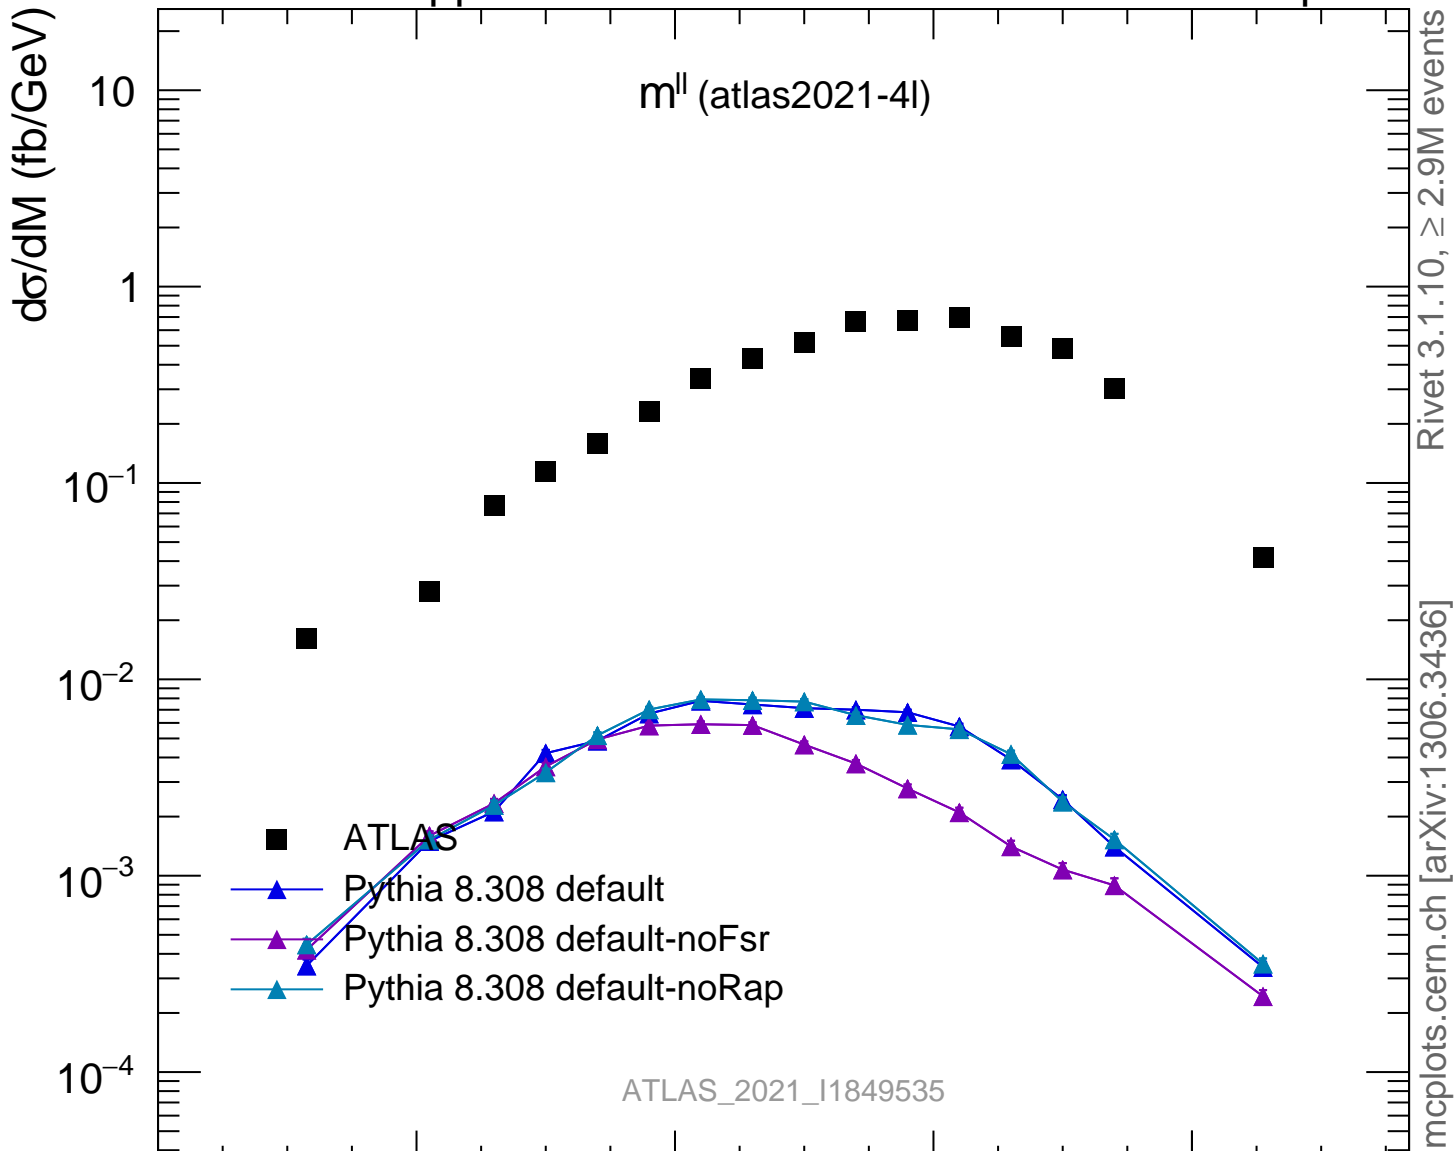

13000 GeV pp

4-lepton

Rivet 3.1.10, ≥ 2.9M events
mcplots.cern.ch [arXiv:1306.3436]