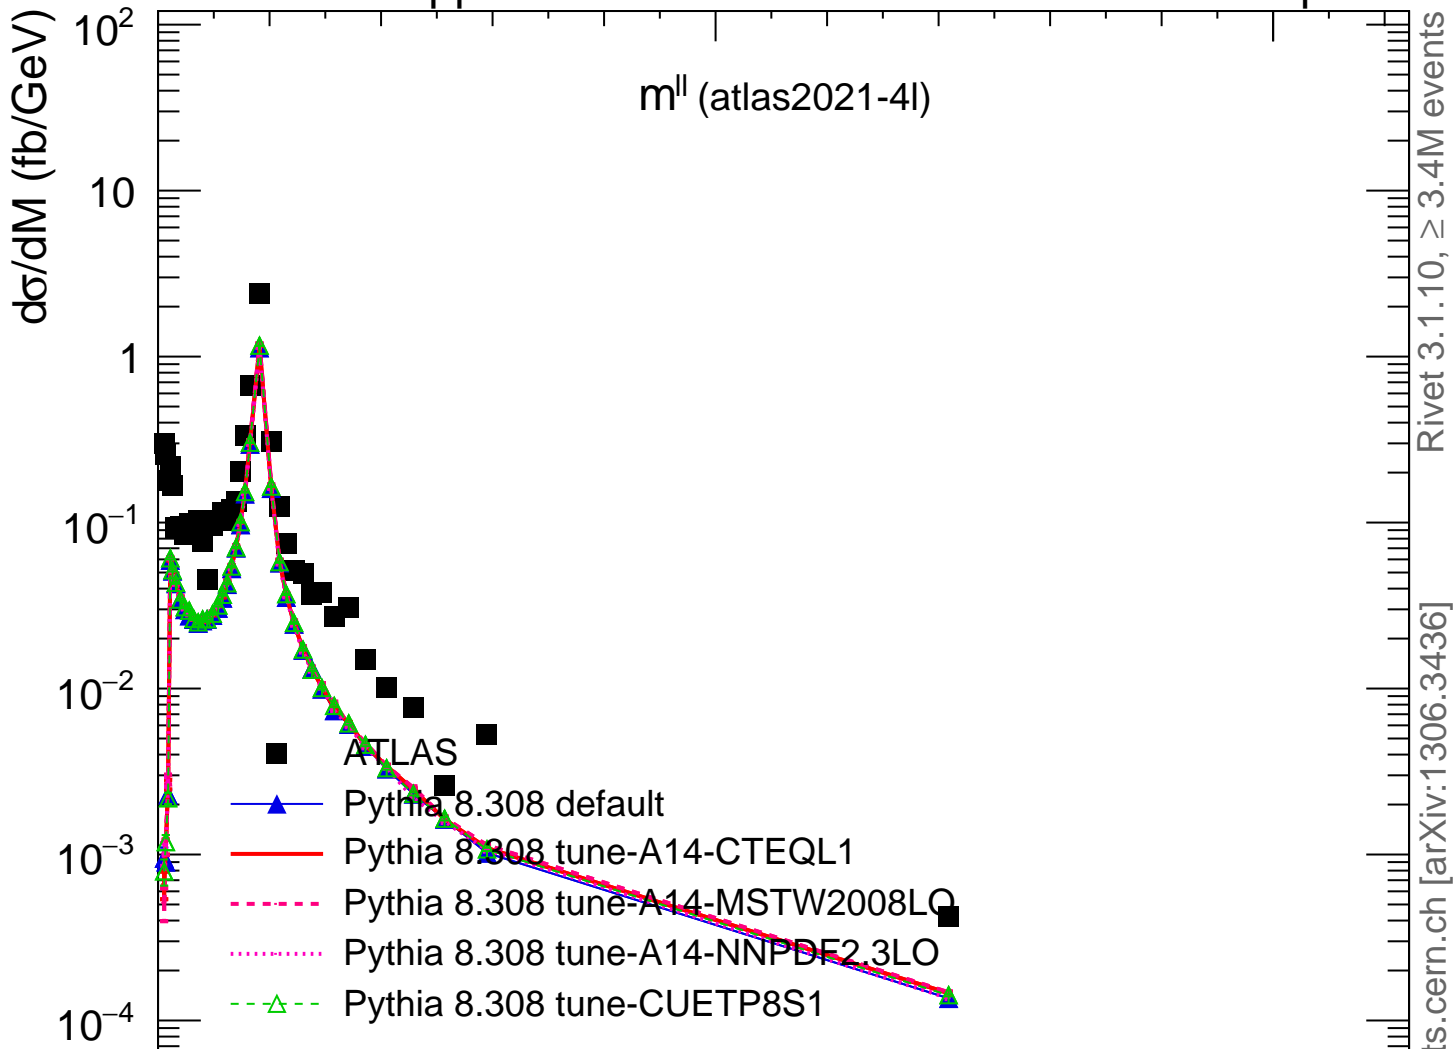

13000 GeV pp

4-lepton

Rivet 3.1.10, ≥ 3.4M events
mcplots.cern.ch [arXiv:1306.3436]