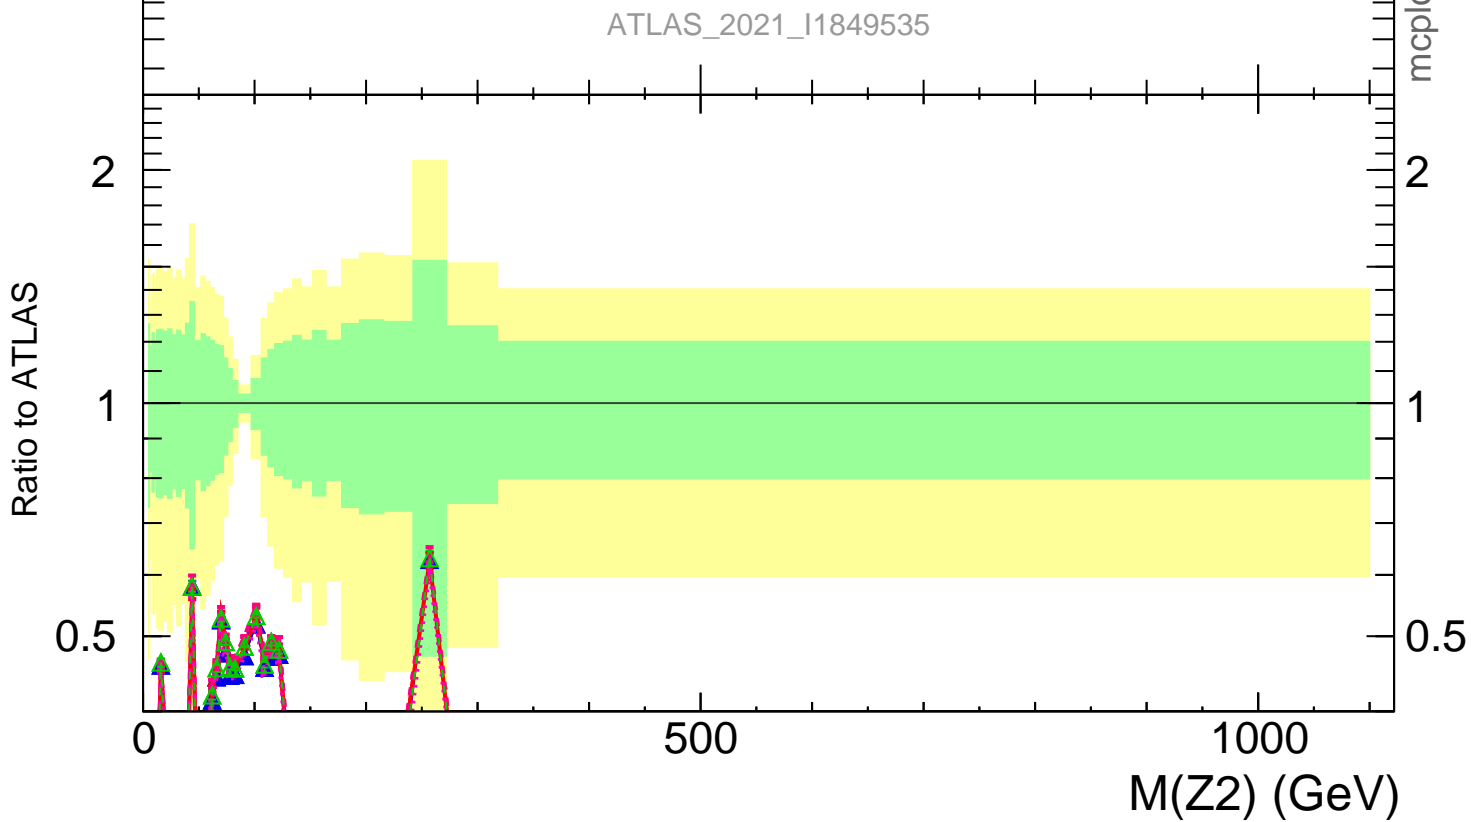

13000 GeV pp

4-lepton

Rivet 3.1.10, ≥ 3.4M events
mcplots.cern.ch [arXiv:1306.3436]