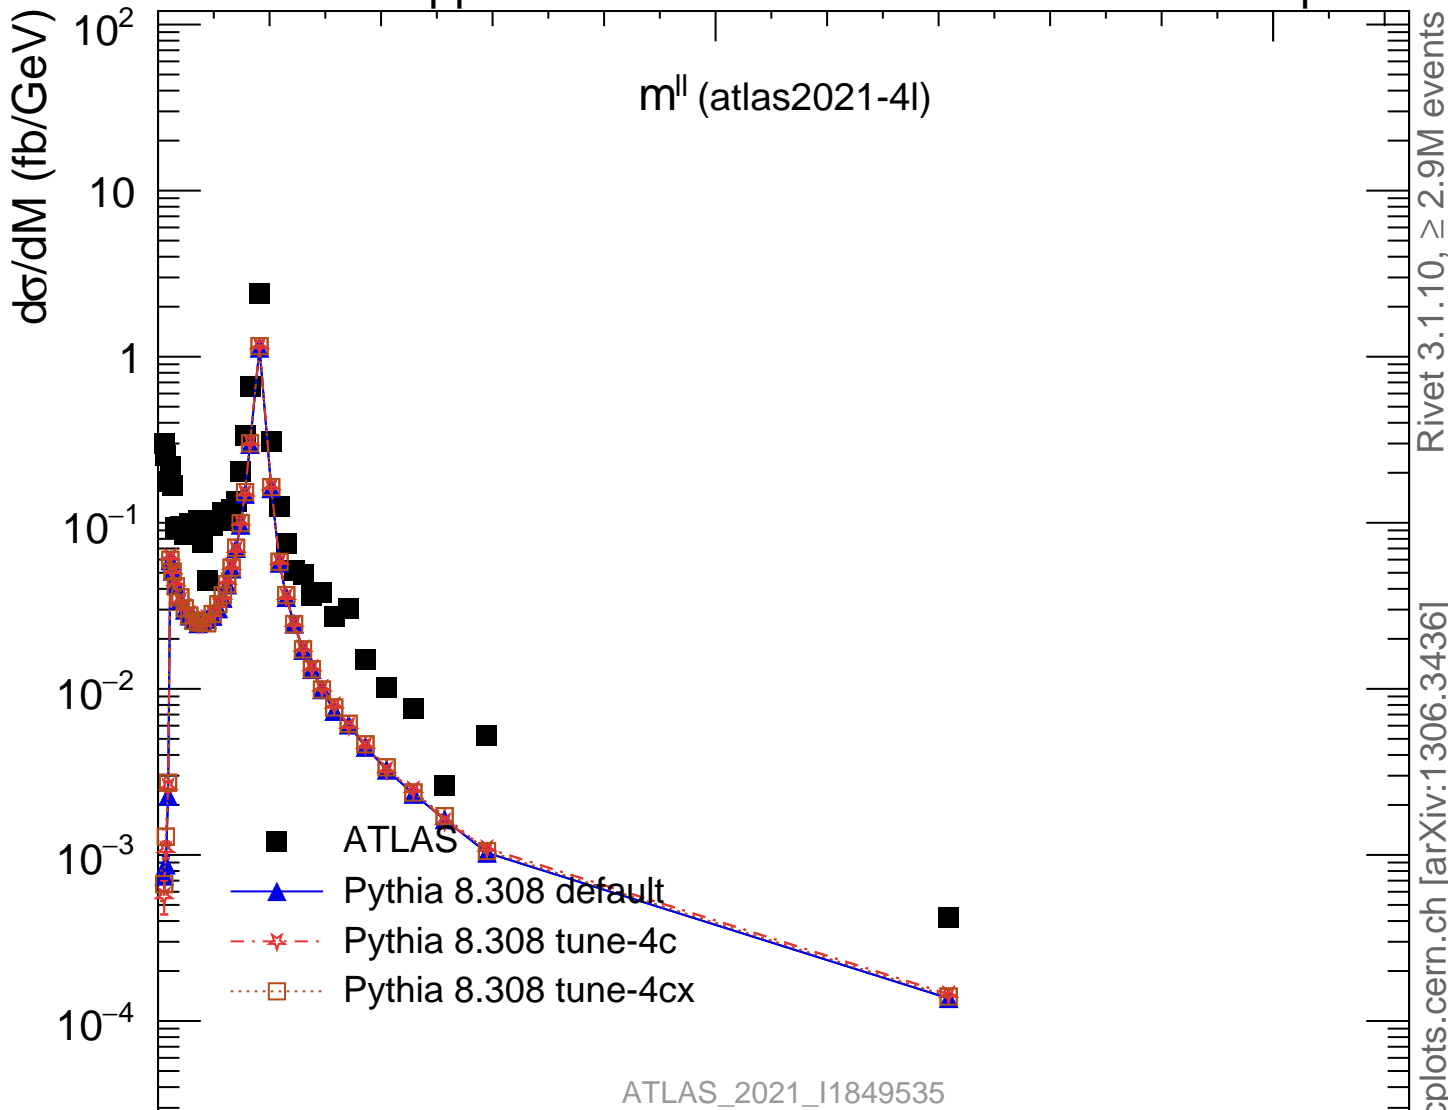

13000 GeV pp

4-lepton

Rivet 3.1.10, ≥ 2.9M events  
mcplots.cern.ch [arXiv:1306.3436]