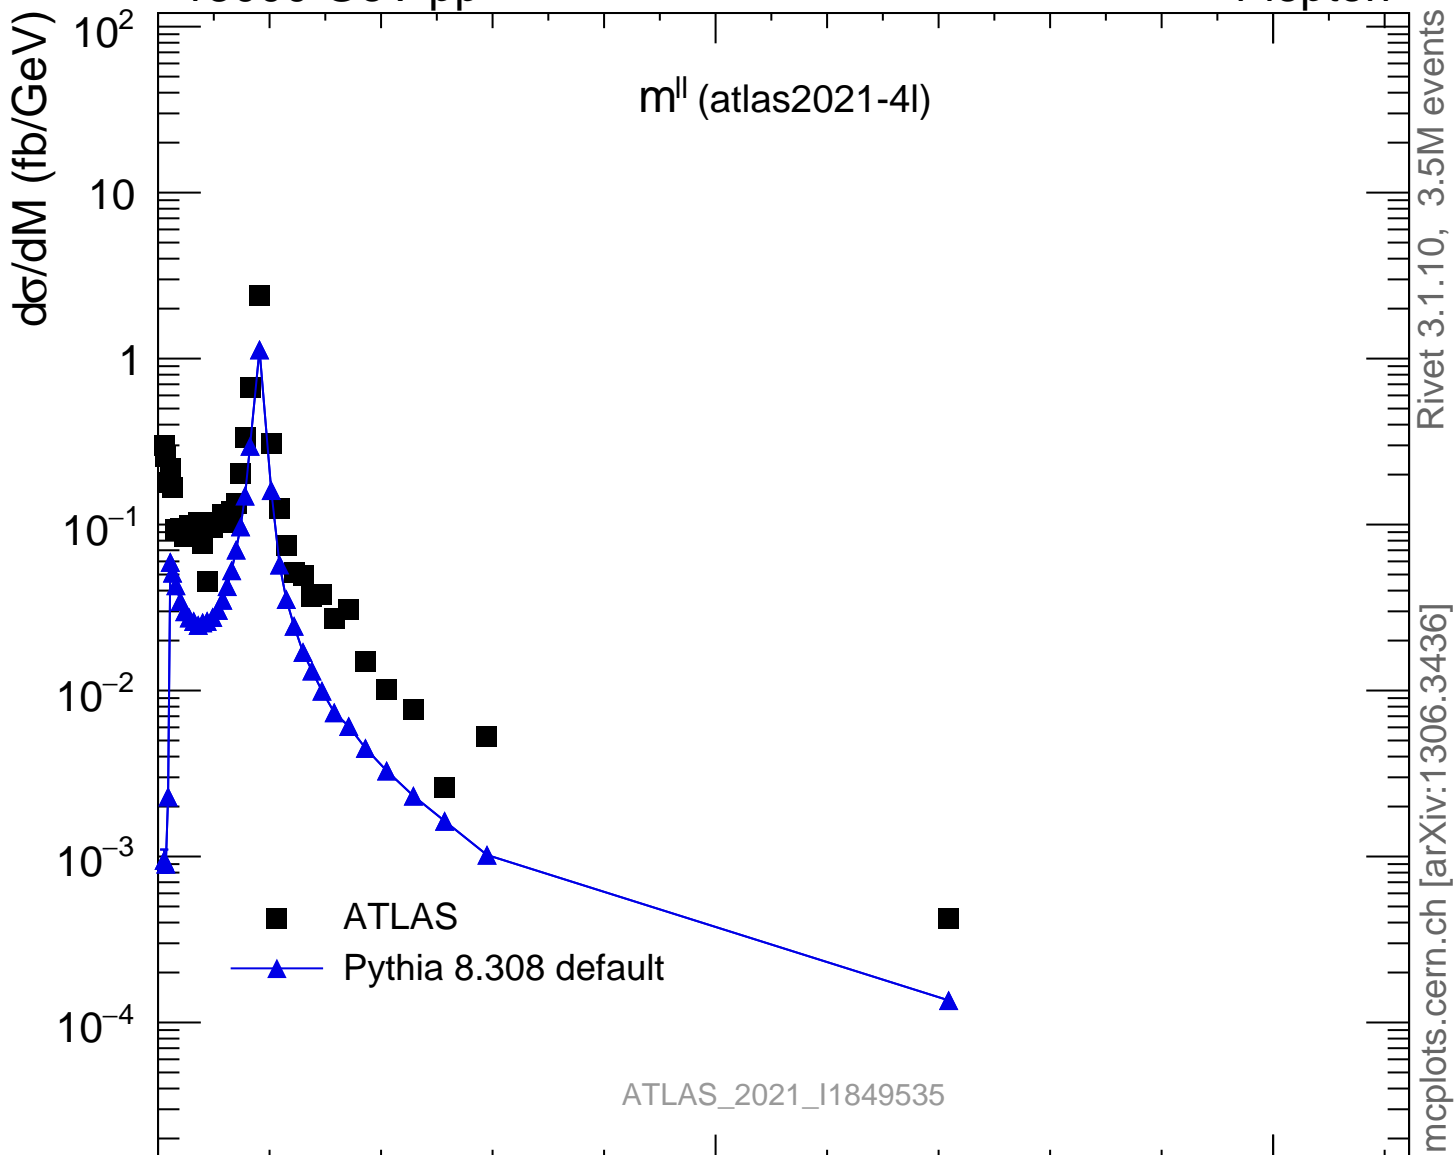

13000 GeV pp

4-lepton

Rivet 3.1.10, 3.5M events  
mcplots.cern.ch [arXiv:1306.3436]