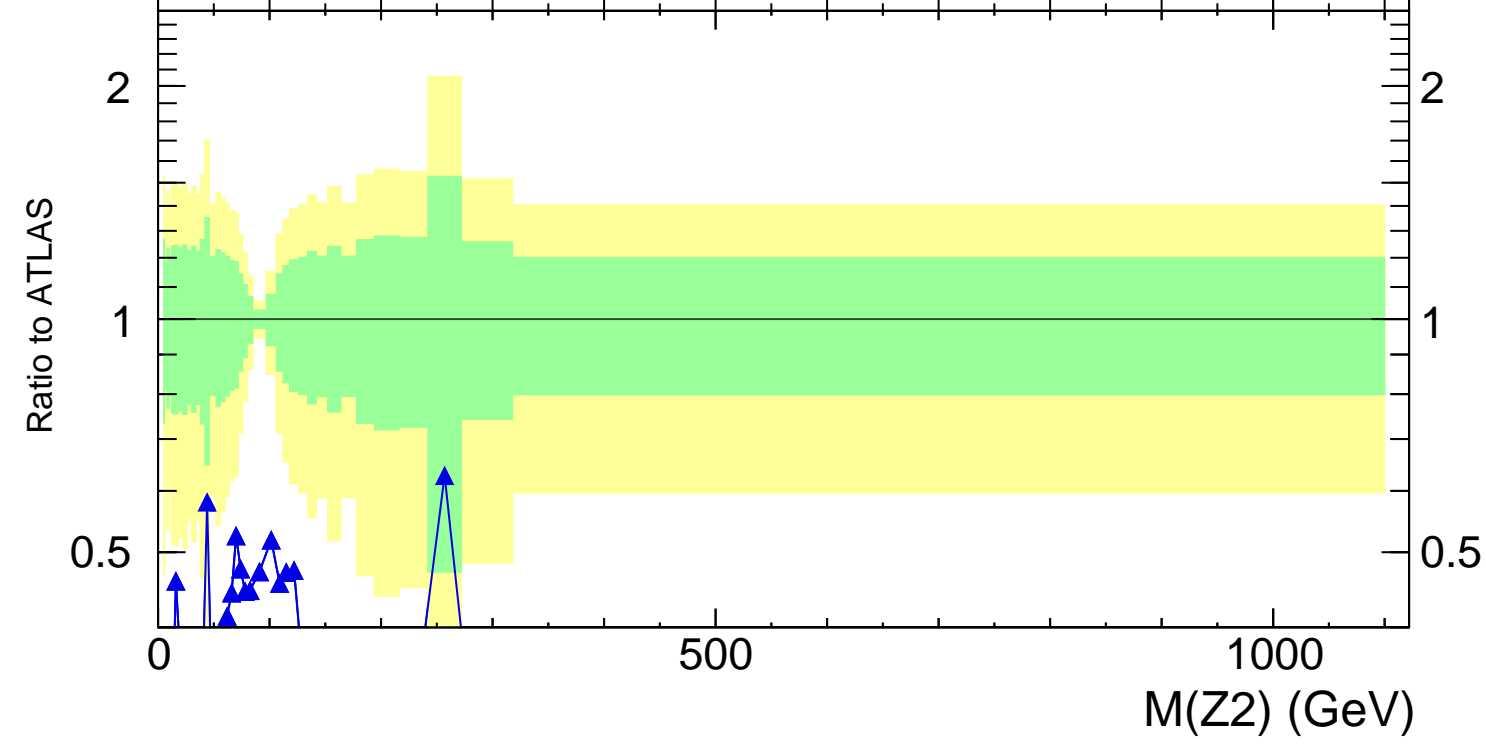

13000 GeV pp

4-lepton

Rivet 3.1.10, 3.5M events  
mcplots.cern.ch [arXiv:1306.3436]