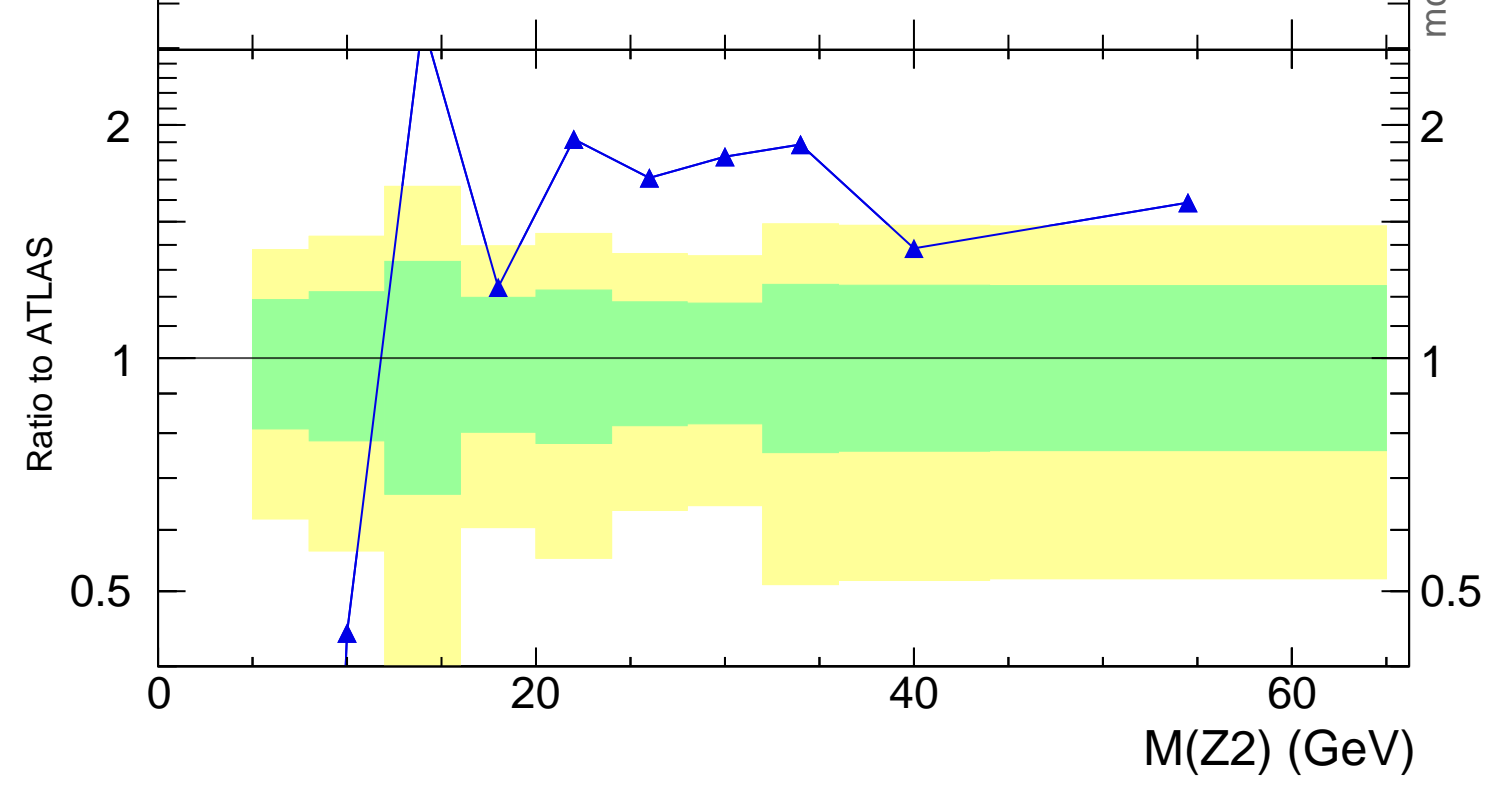

13000 GeV pp

4-lepton

Rivet 3.1.10, 3.5M events
mcplots.cern.ch [arXiv:1306.3436]