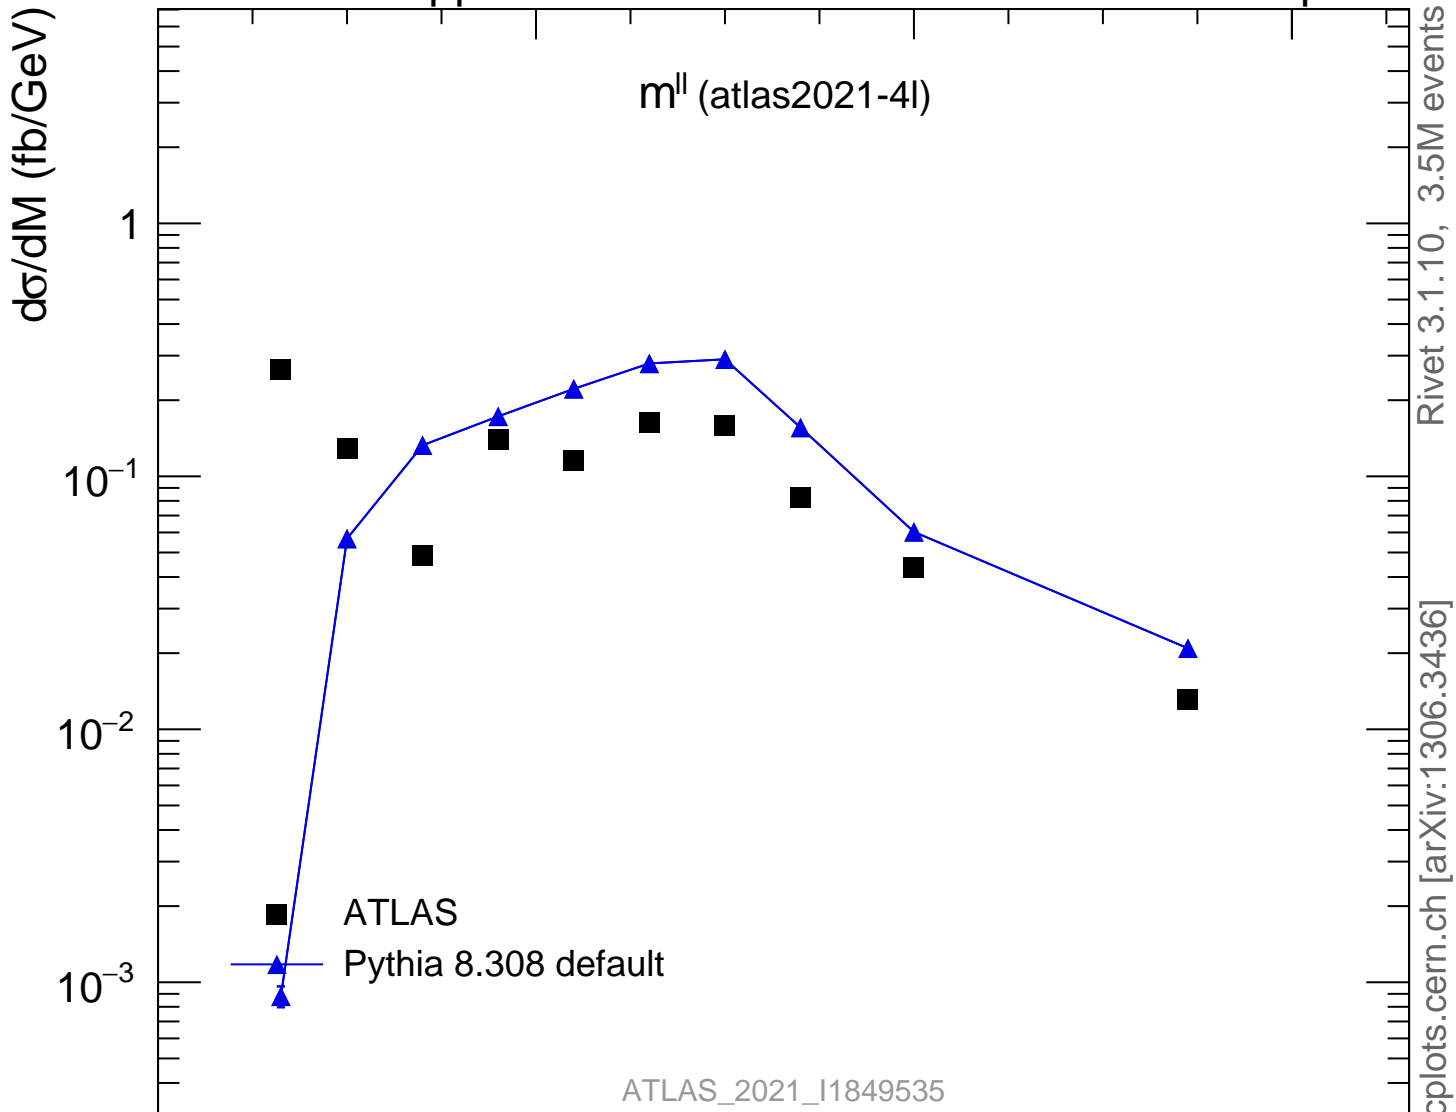

13000 GeV pp

4-lepton

Rivet 3.1.10, 3.5M events
mcplots.cern.ch [arXiv:1306.3436]