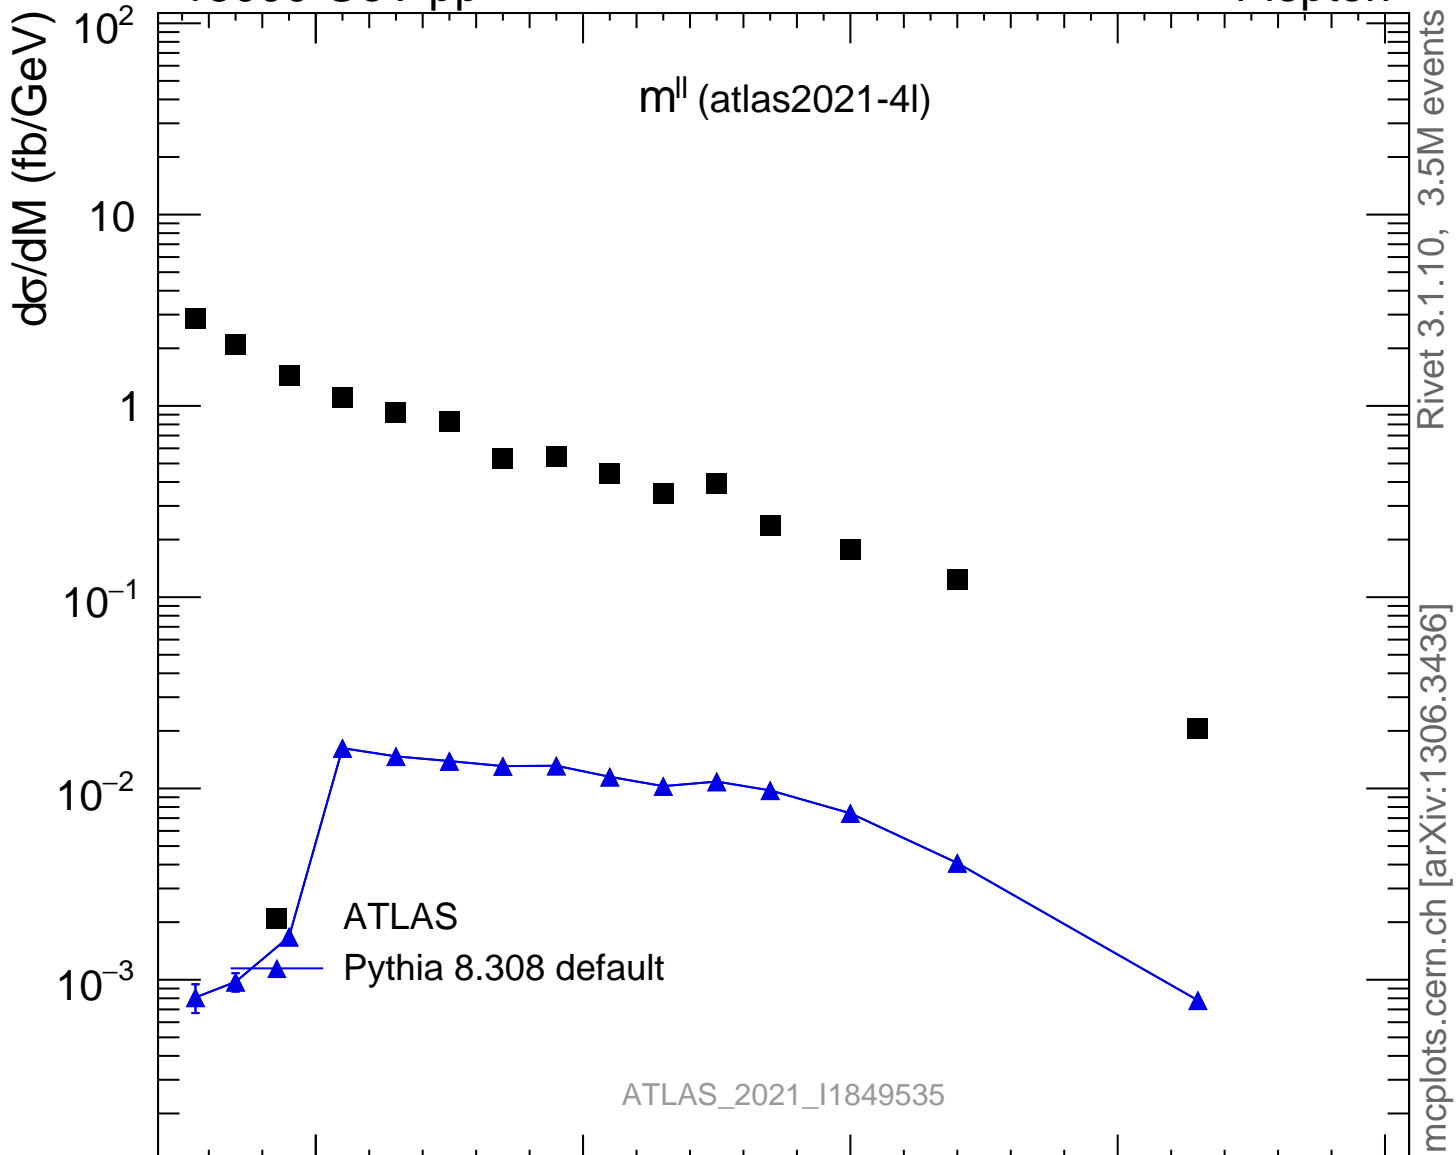

13000 GeV pp

4-lepton

Rivet 3.1.10, 3.5M events  
mcplots.cern.ch [arXiv:1306.3436]