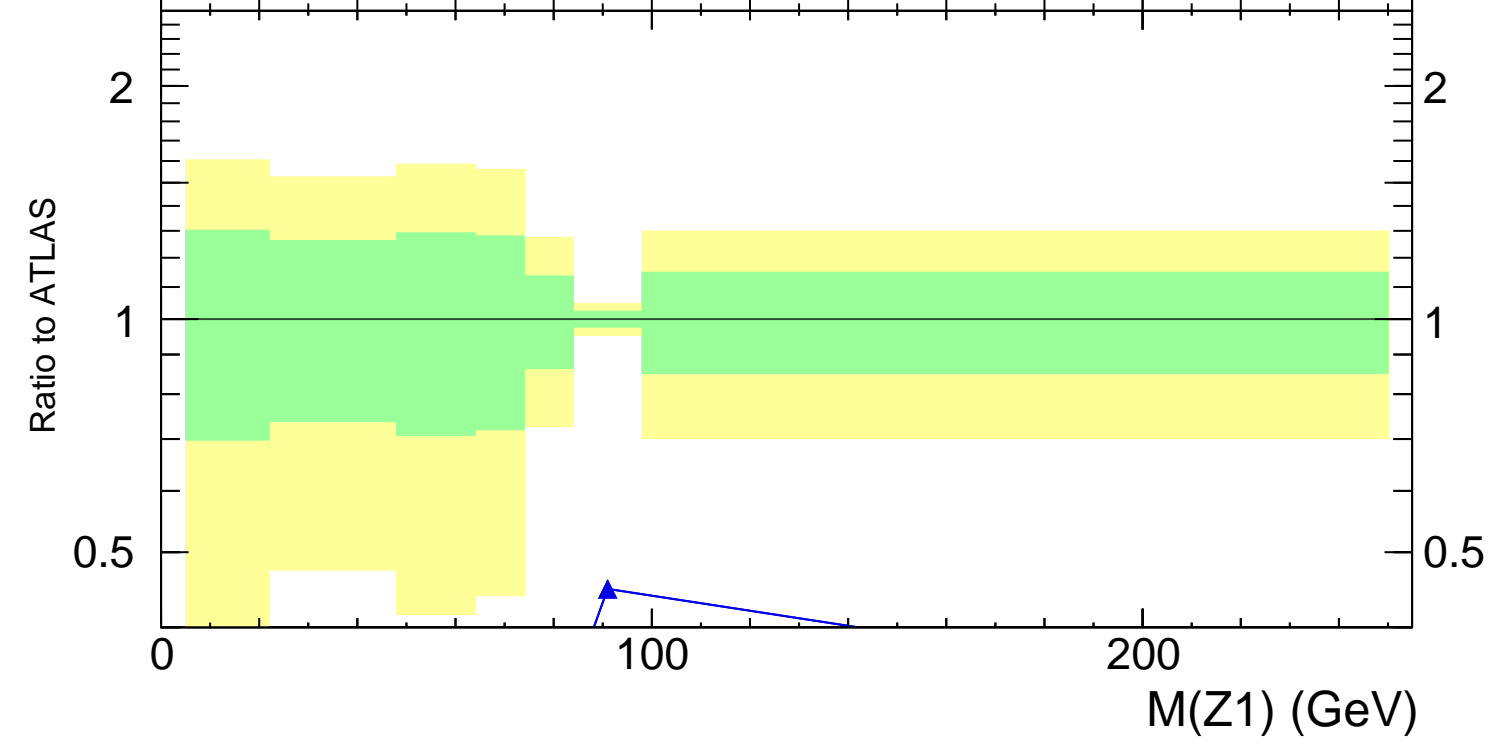

13000 GeV pp

4-lepton

ATLAS\_2021\_I1849535

Rivet 3.1.10, 3.5M events  
mcplots.cern.ch [arXiv:1306.3436]