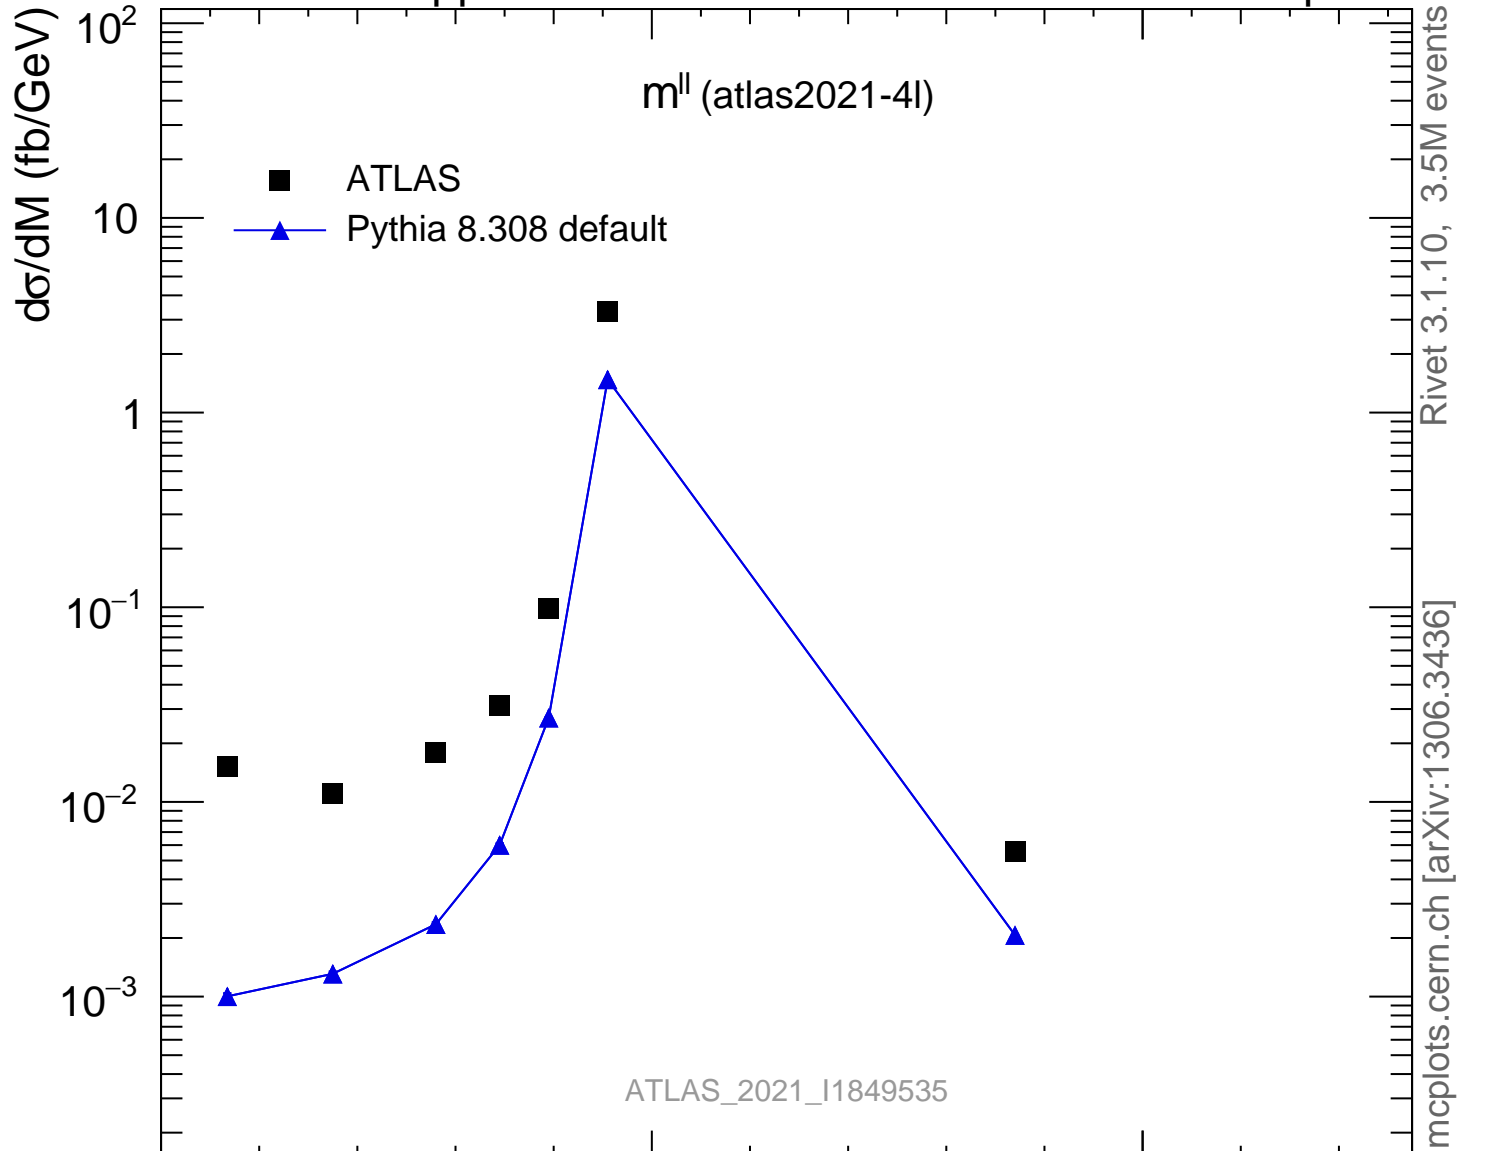

13000 GeV pp

4-lepton

ATLAS\_2021\_I1849535

Rivet 3.1.10, 3.5M events  
mcplots.cern.ch [arXiv:1306.3436]