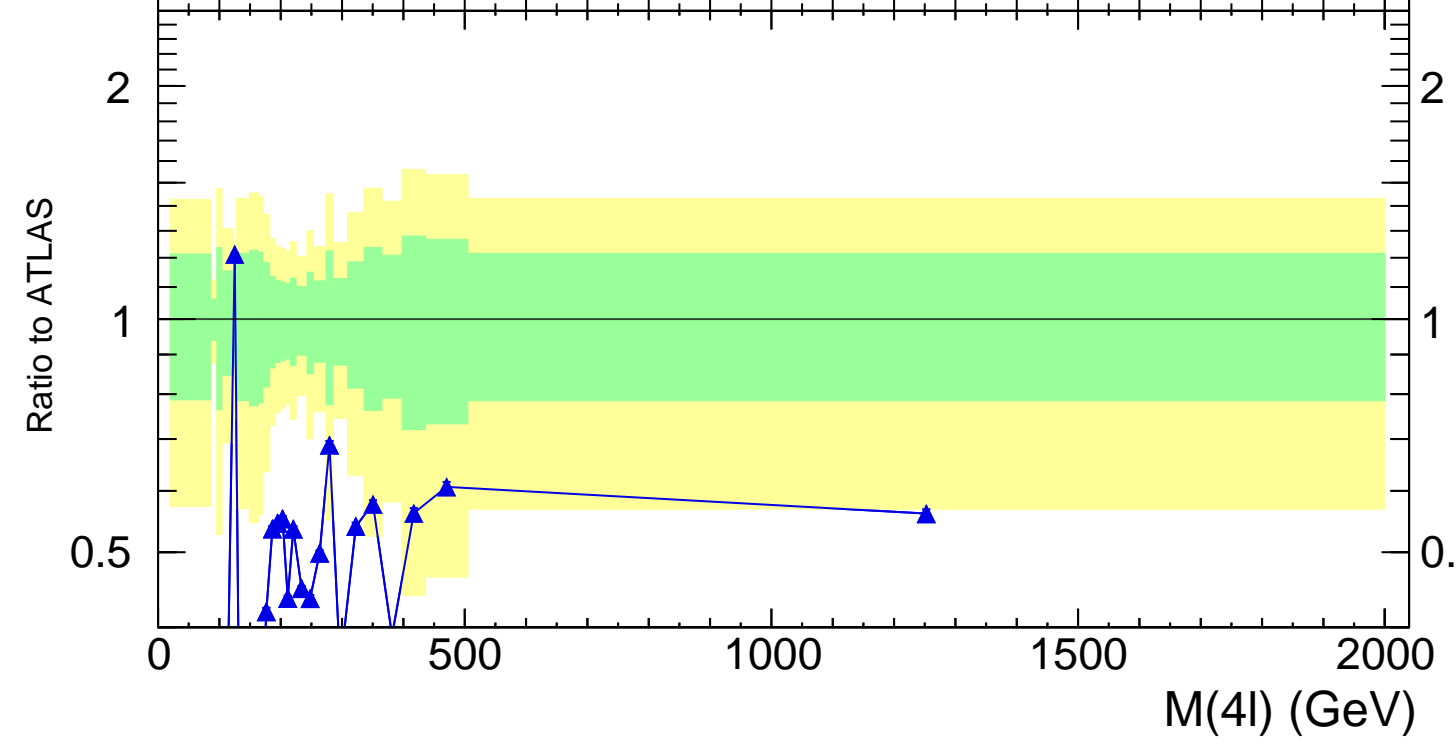

13000 GeV pp

4-lepton

Rivet 3.1.10, 3M events  
mcplots.cern.ch [arXiv:1306.3436]