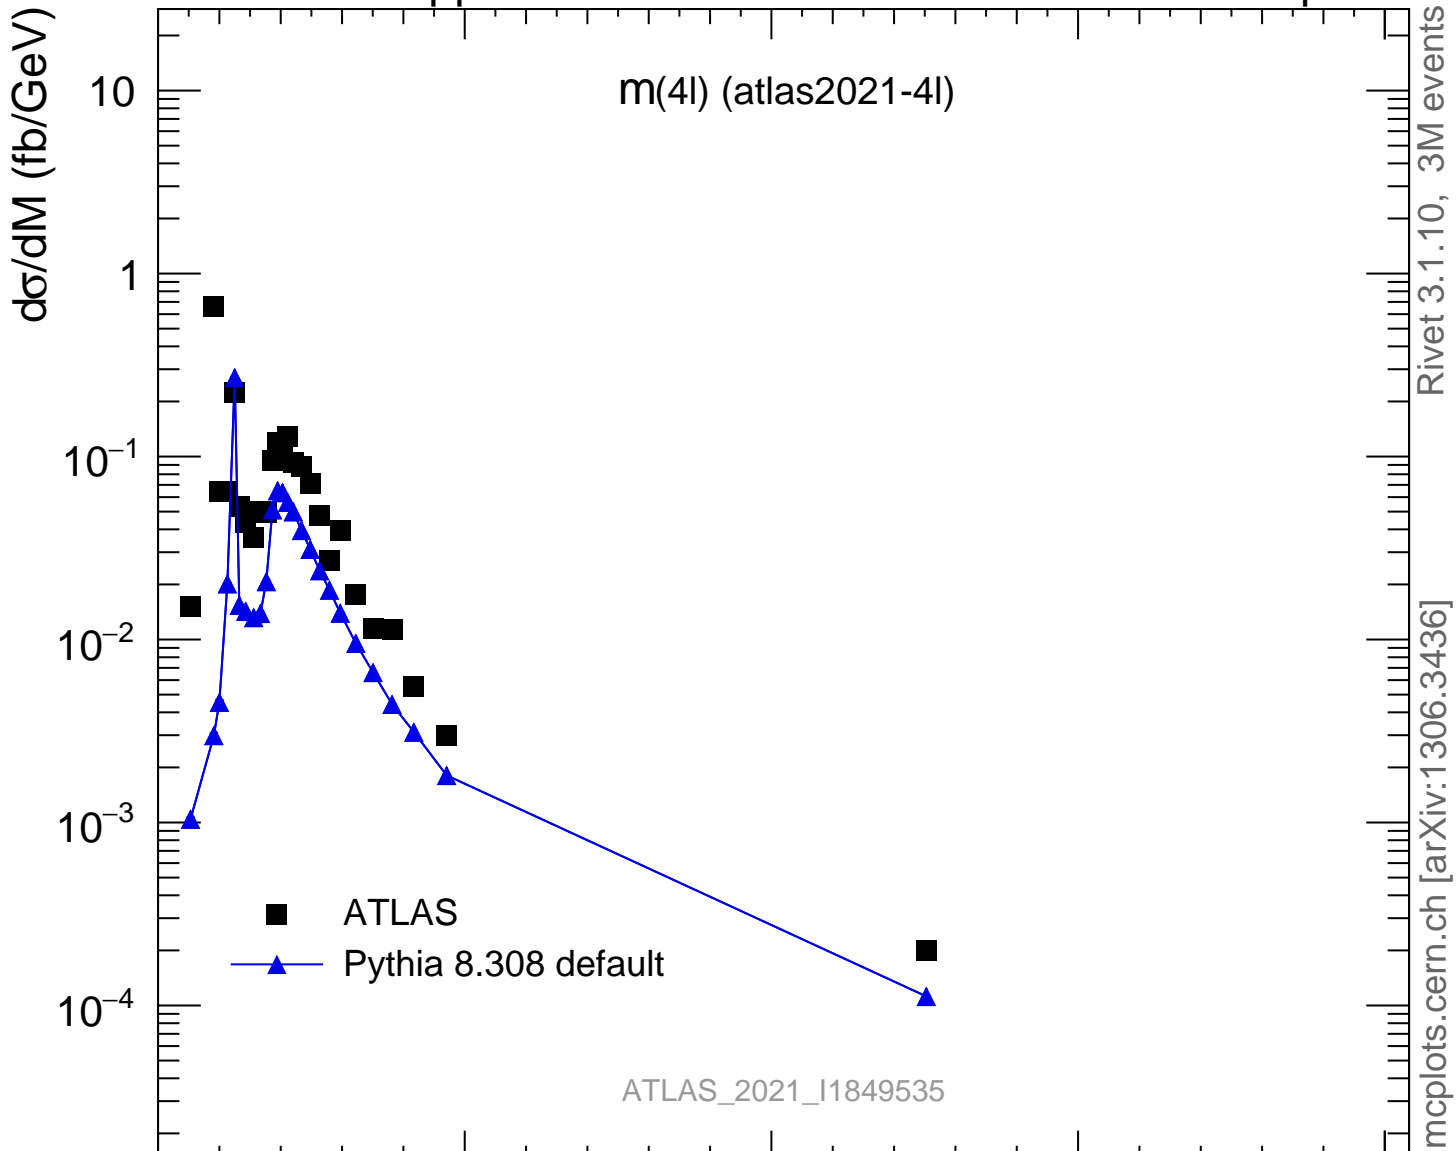

13000 GeV pp

4-lepton

Rivet 3.1.10, 3M events  
mcplots.cern.ch [arXiv:1306.3436]