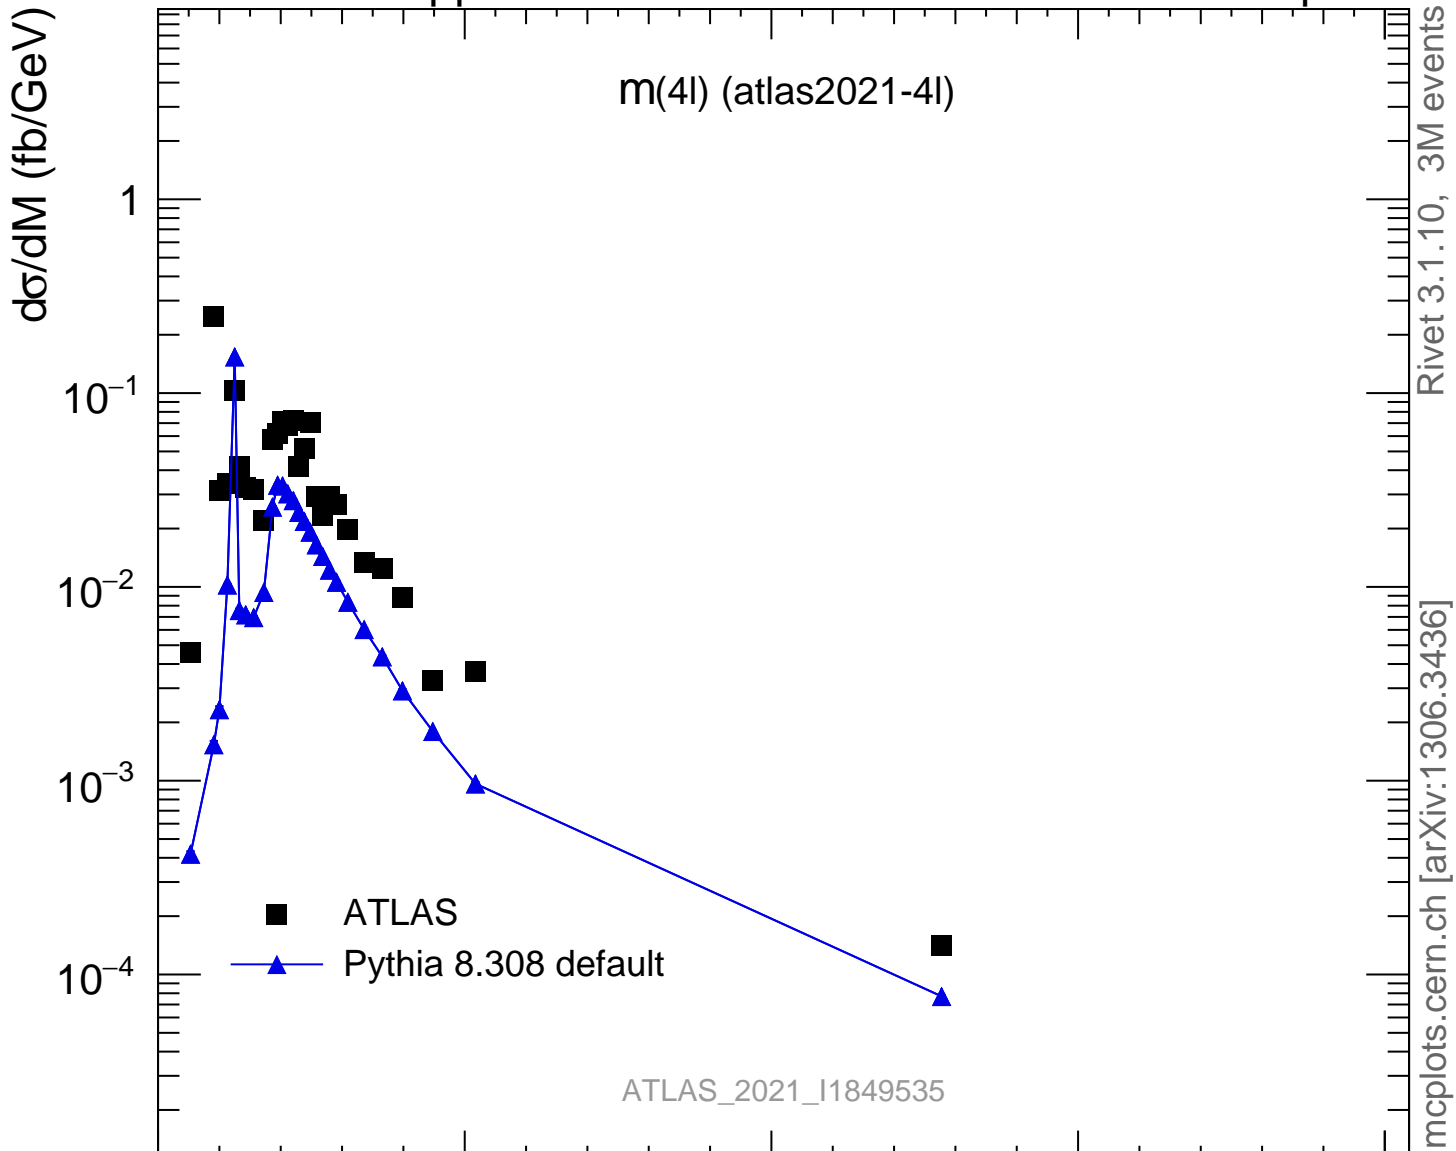

13000 GeV pp

4-lepton

Rivet 3.1.10, 3M events  
mcplots.cern.ch [arXiv:1306.3436]