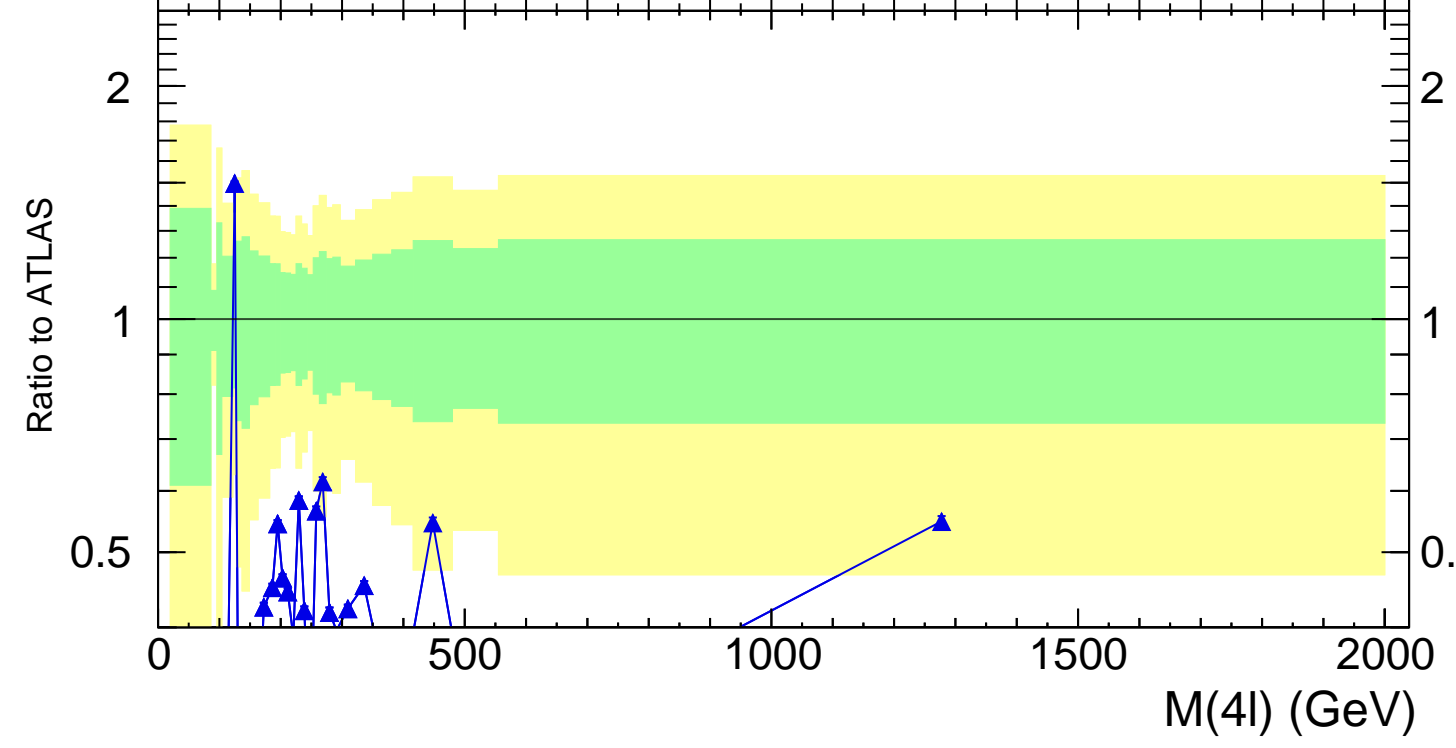

13000 GeV pp

4-lepton

Rivet 3.1.10, 3M events  
mcplots.cern.ch [arXiv:1306.3436]