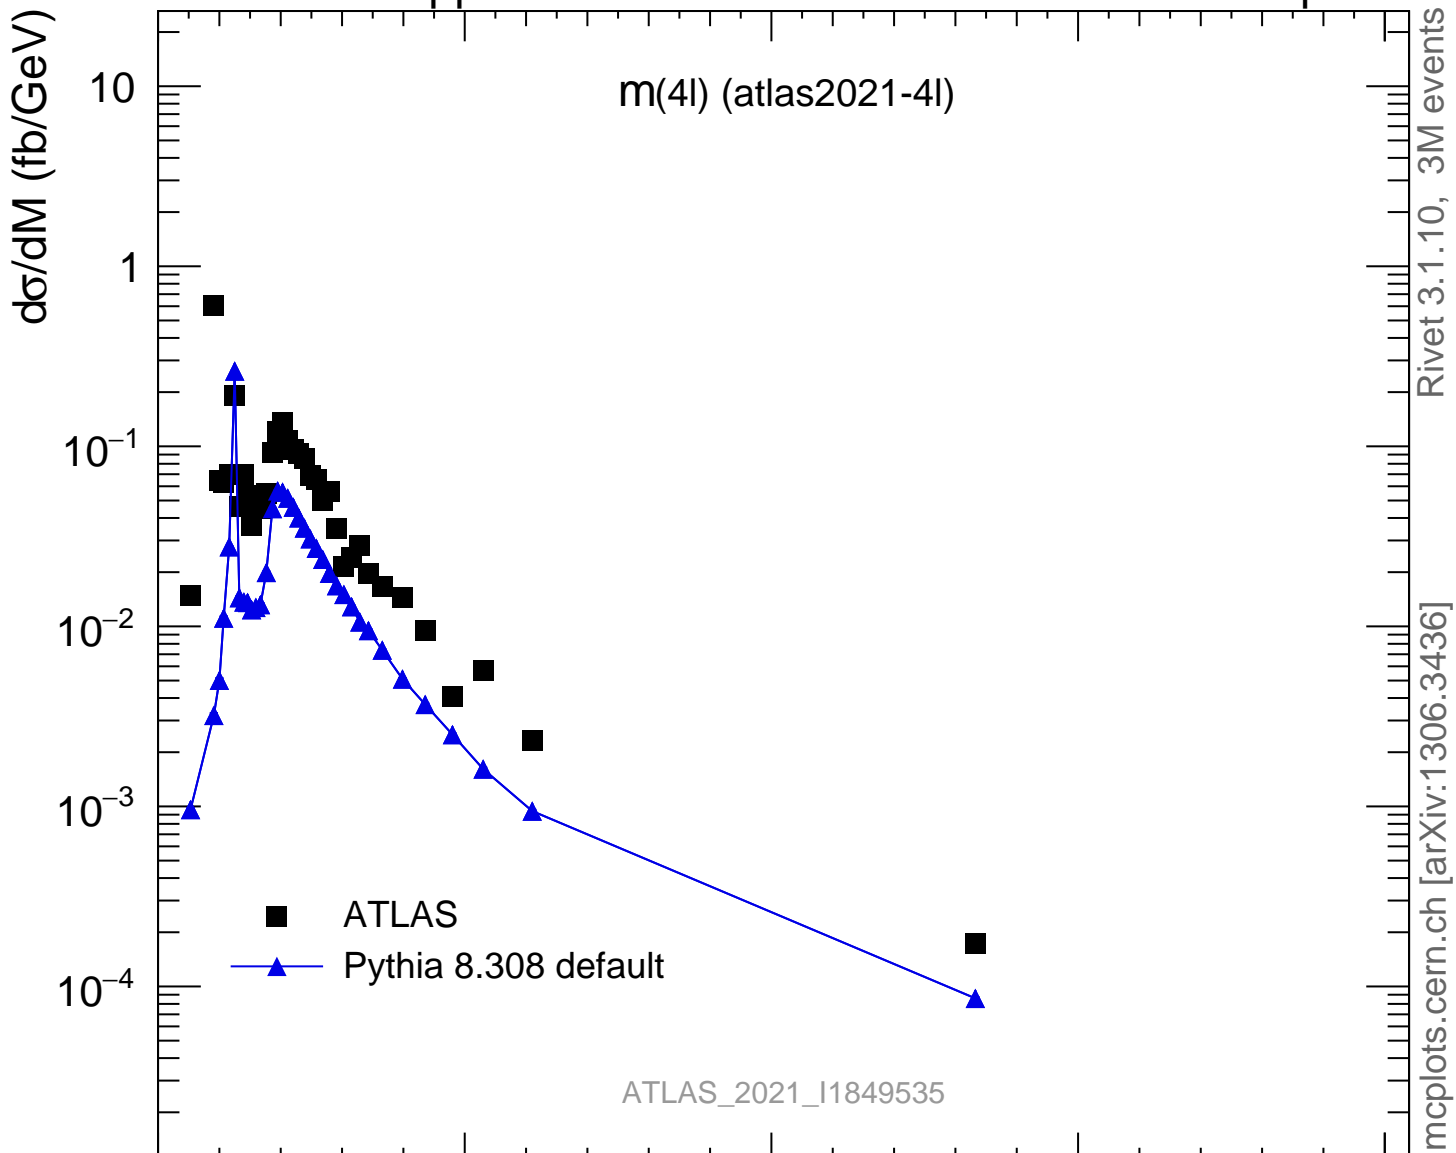

13000 GeV pp

4-lepton

ATLAS\_2021\_I1849535

Rivet 3.1.10, 3M events  
mcplots.cern.ch [arXiv:1306.3436]