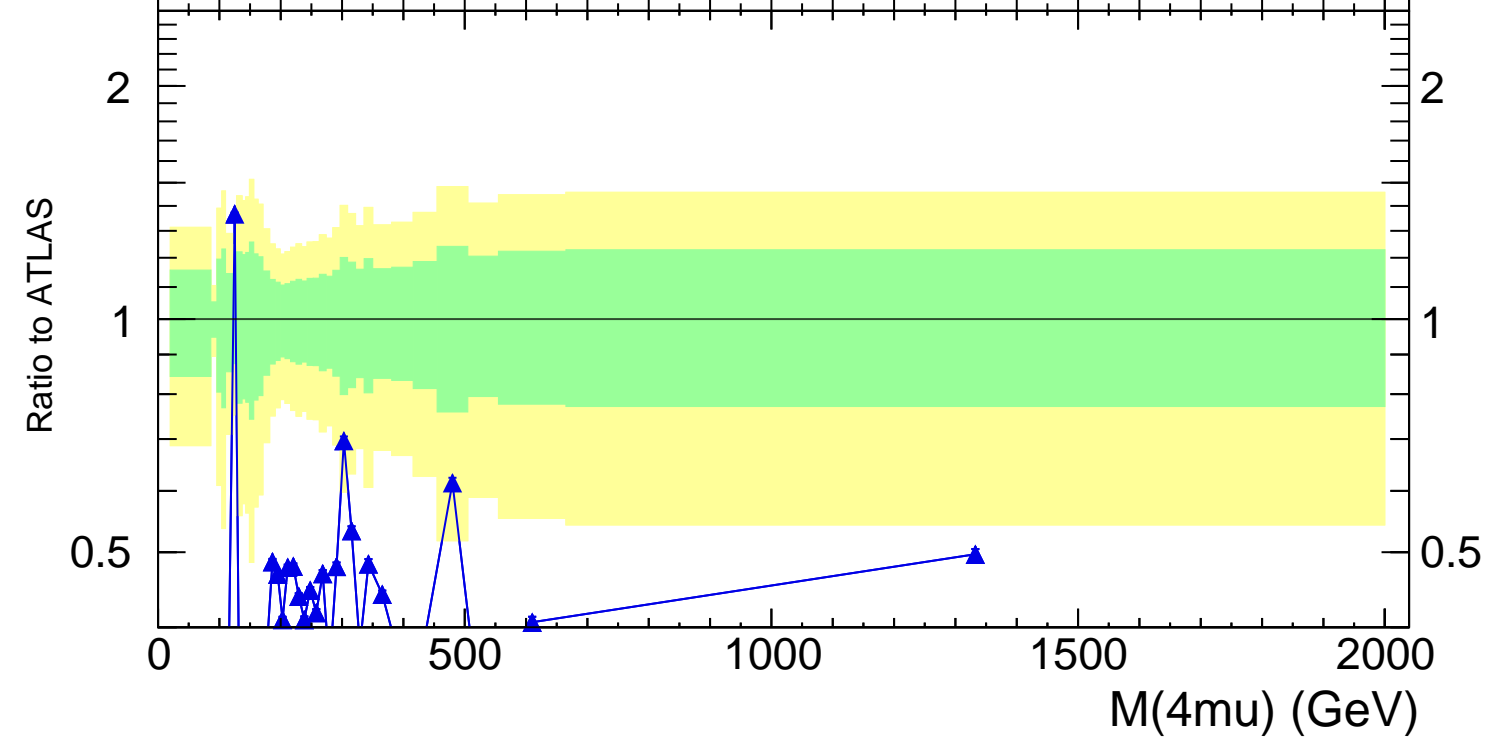

13000 GeV pp

4-lepton

ATLAS\_2021\_I1849535

Rivet 3.1.10, 3M events  
mcplots.cern.ch [arXiv:1306.3436]