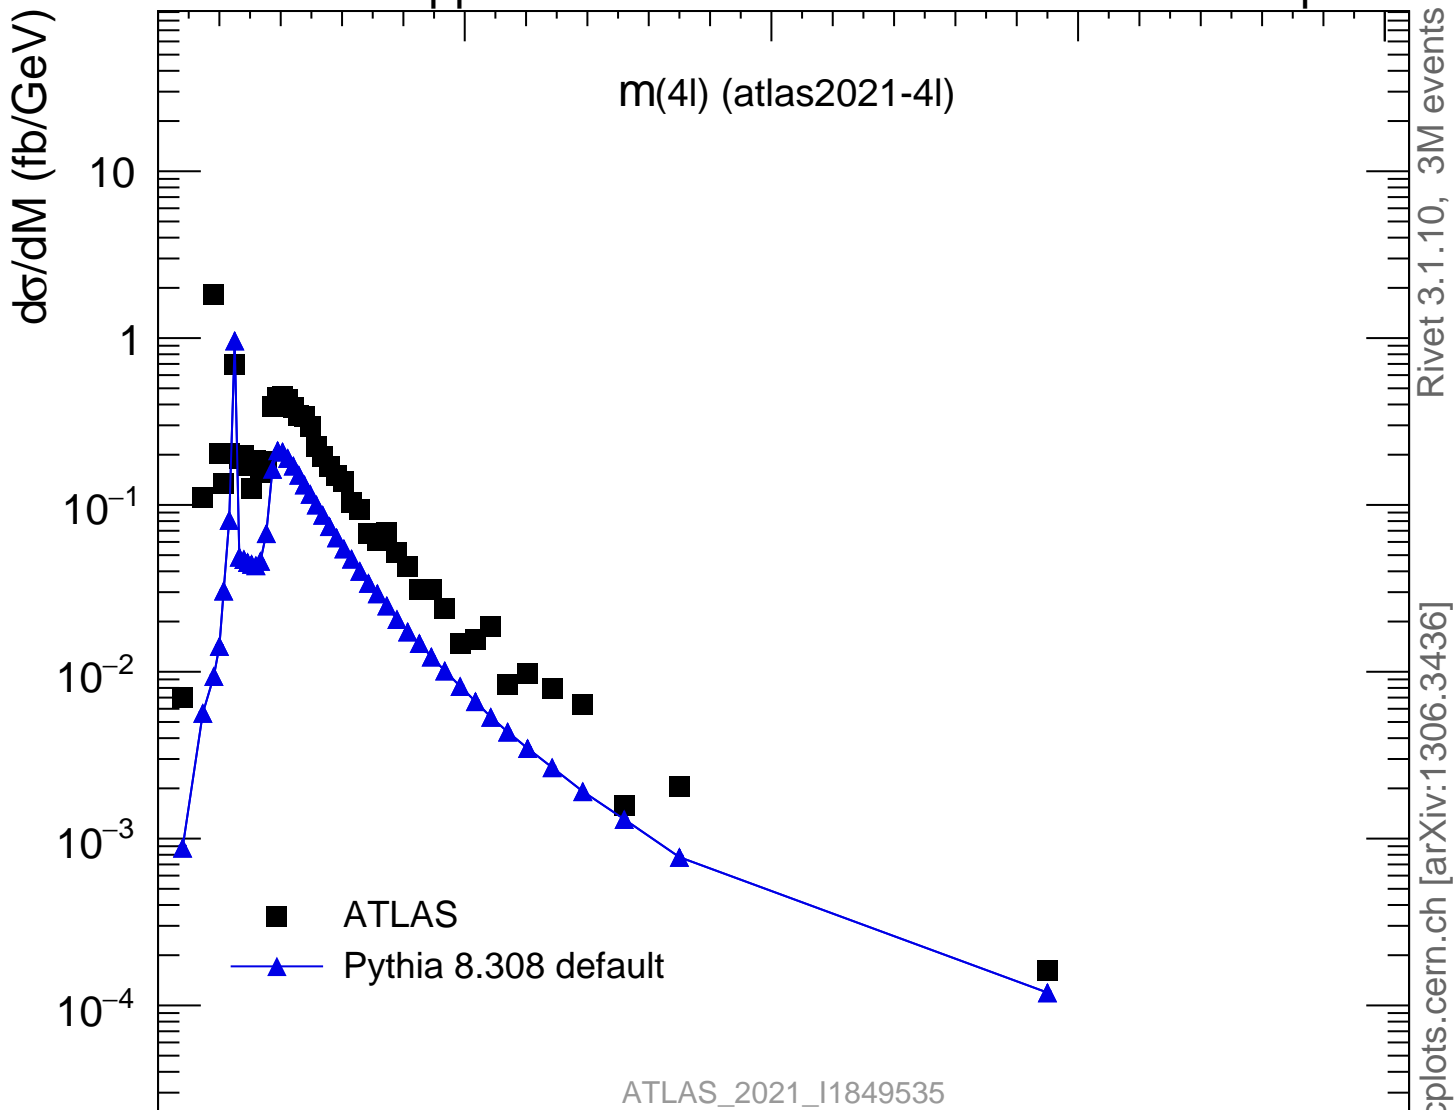

13000 GeV pp

4-lepton

Rivet 3.1.10, 3M events
mcplots.cern.ch [arXiv:1306.3436]