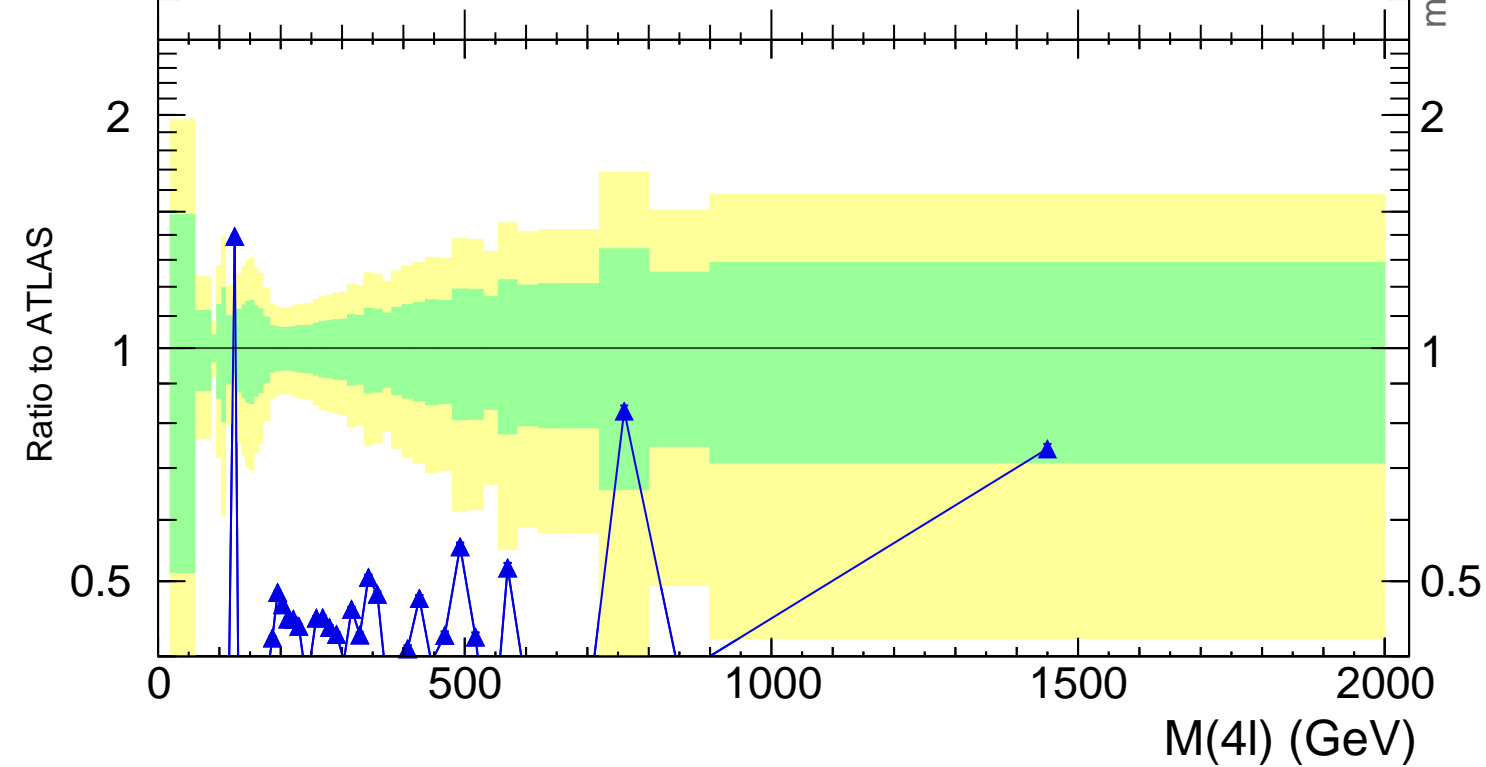

13000 GeV pp

4-lepton

Rivet 3.1.10, 3M events
mcplots.cern.ch [arXiv:1306.3436]