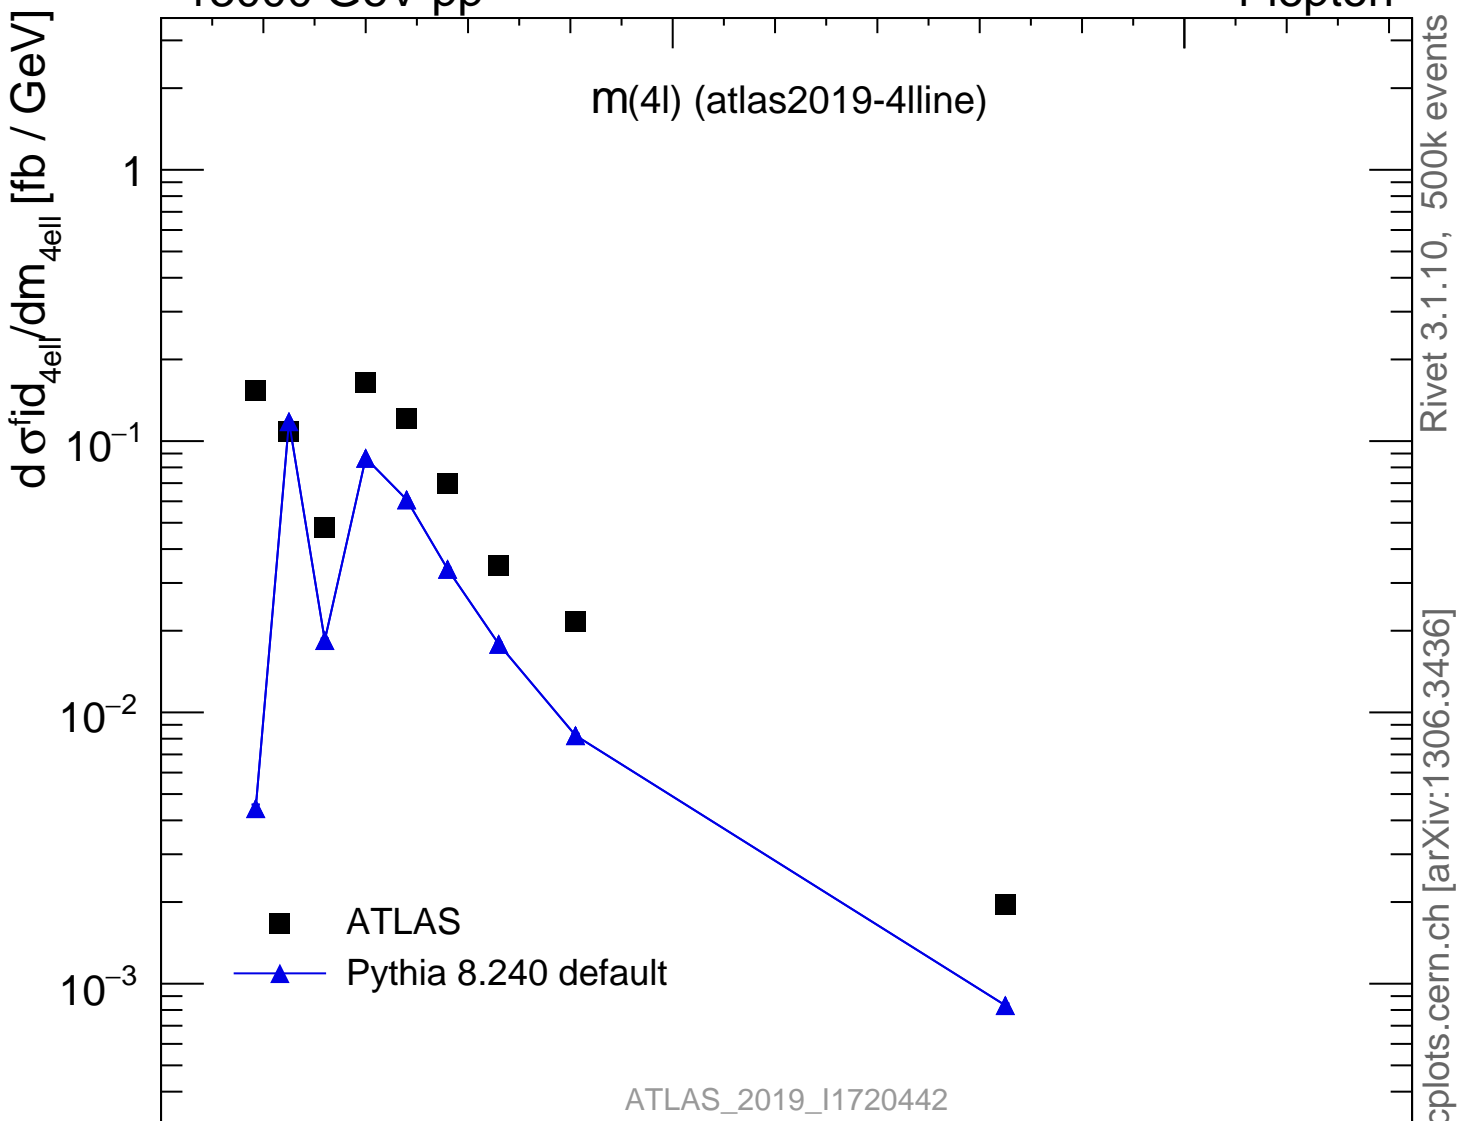

13000 GeV pp

4-lepton

$m(4l)$ (atlas2019-4lline)

Rivet 3.1.10, 500k events
mcplots.cern.ch [arXiv:1306.3436]