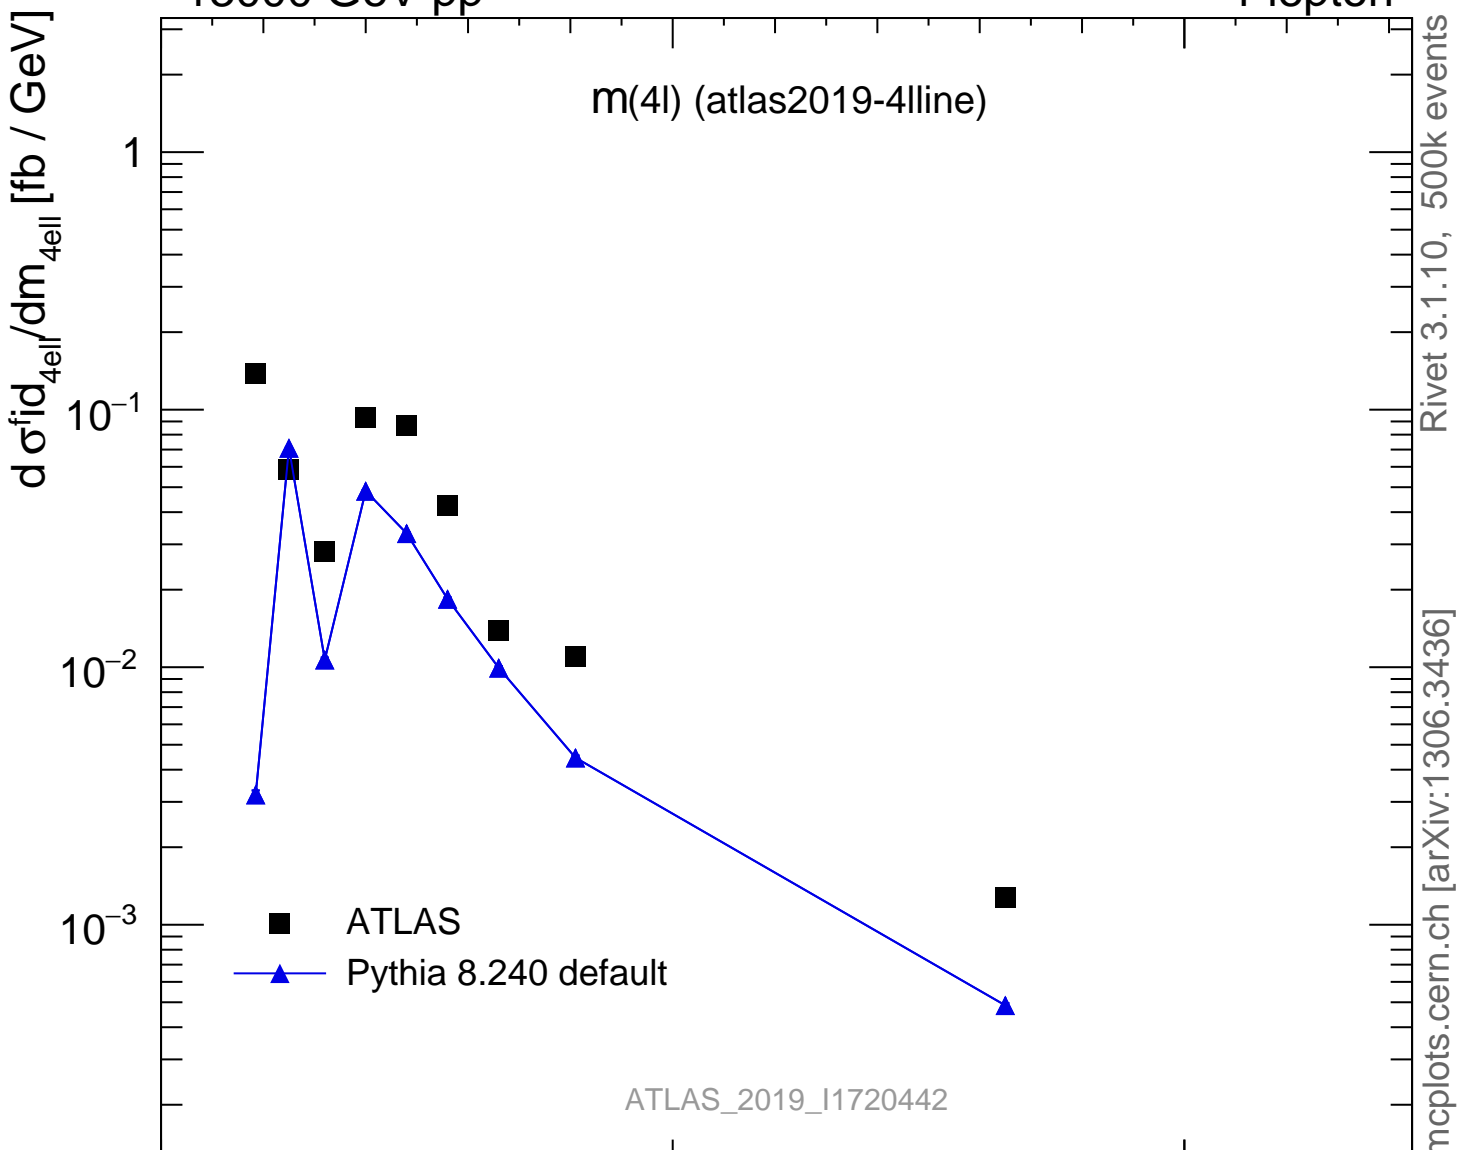

13000 GeV pp

4-lepton

$m(4l)$  (atlas2019-4lline)

Rivet 3.1.10, 500k events  
mcplots.cern.ch [arXiv:1306.3436]