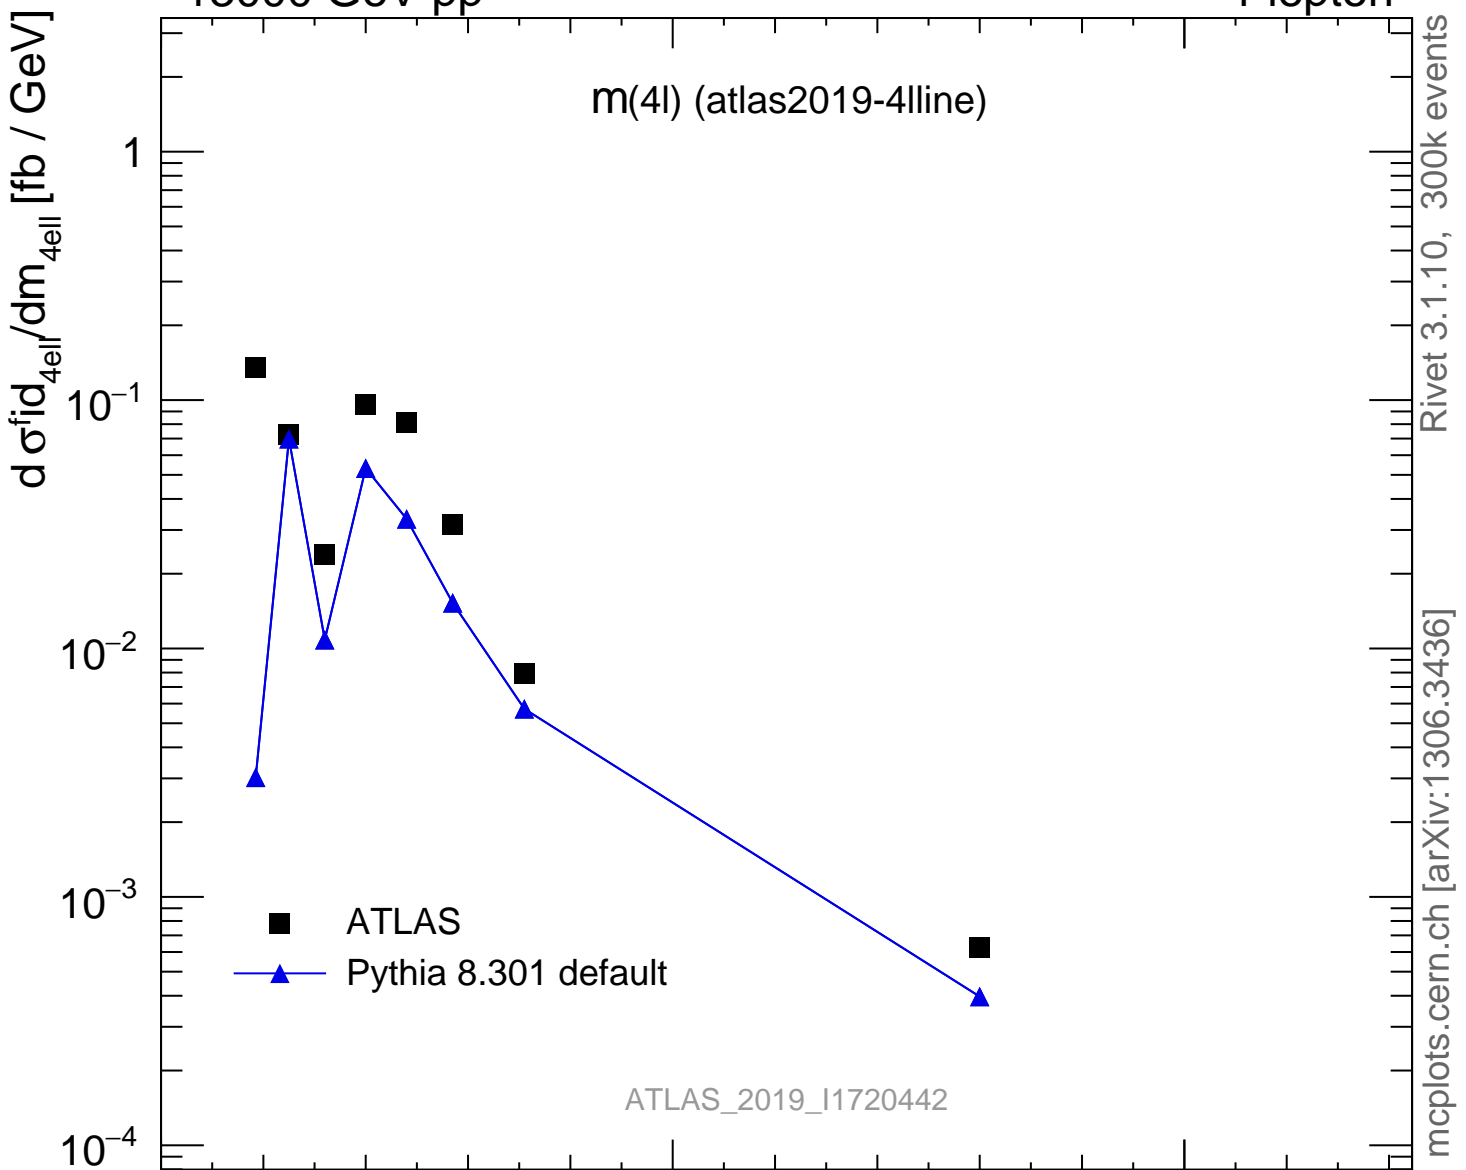

13000 GeV pp

4-lepton

$m(4l)$ (atlas2019-4lline)

Rivet 3.1.10, 300k events
mcplots.cern.ch [arXiv:1306.3436]