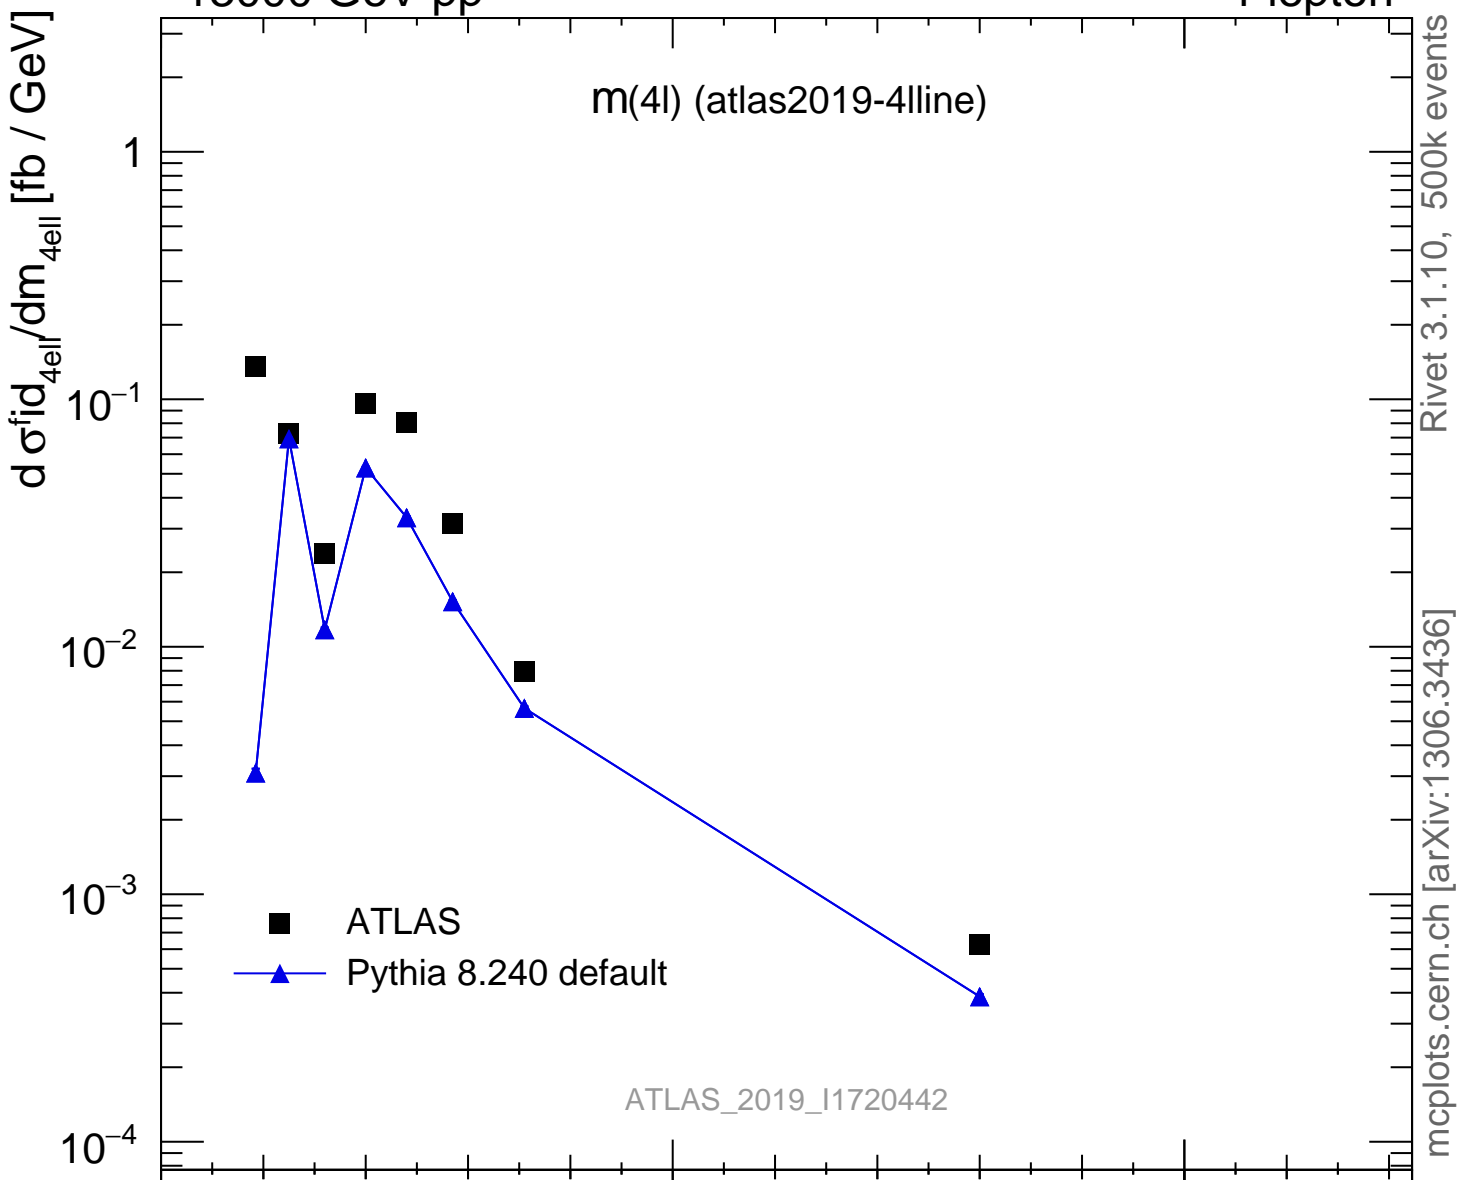

13000 GeV pp

4-lepton

$m(4l)$ (atlas2019-4lline)

Rivet 3.1.10, 500k events
mcplots.cern.ch [arXiv:1306.3436]