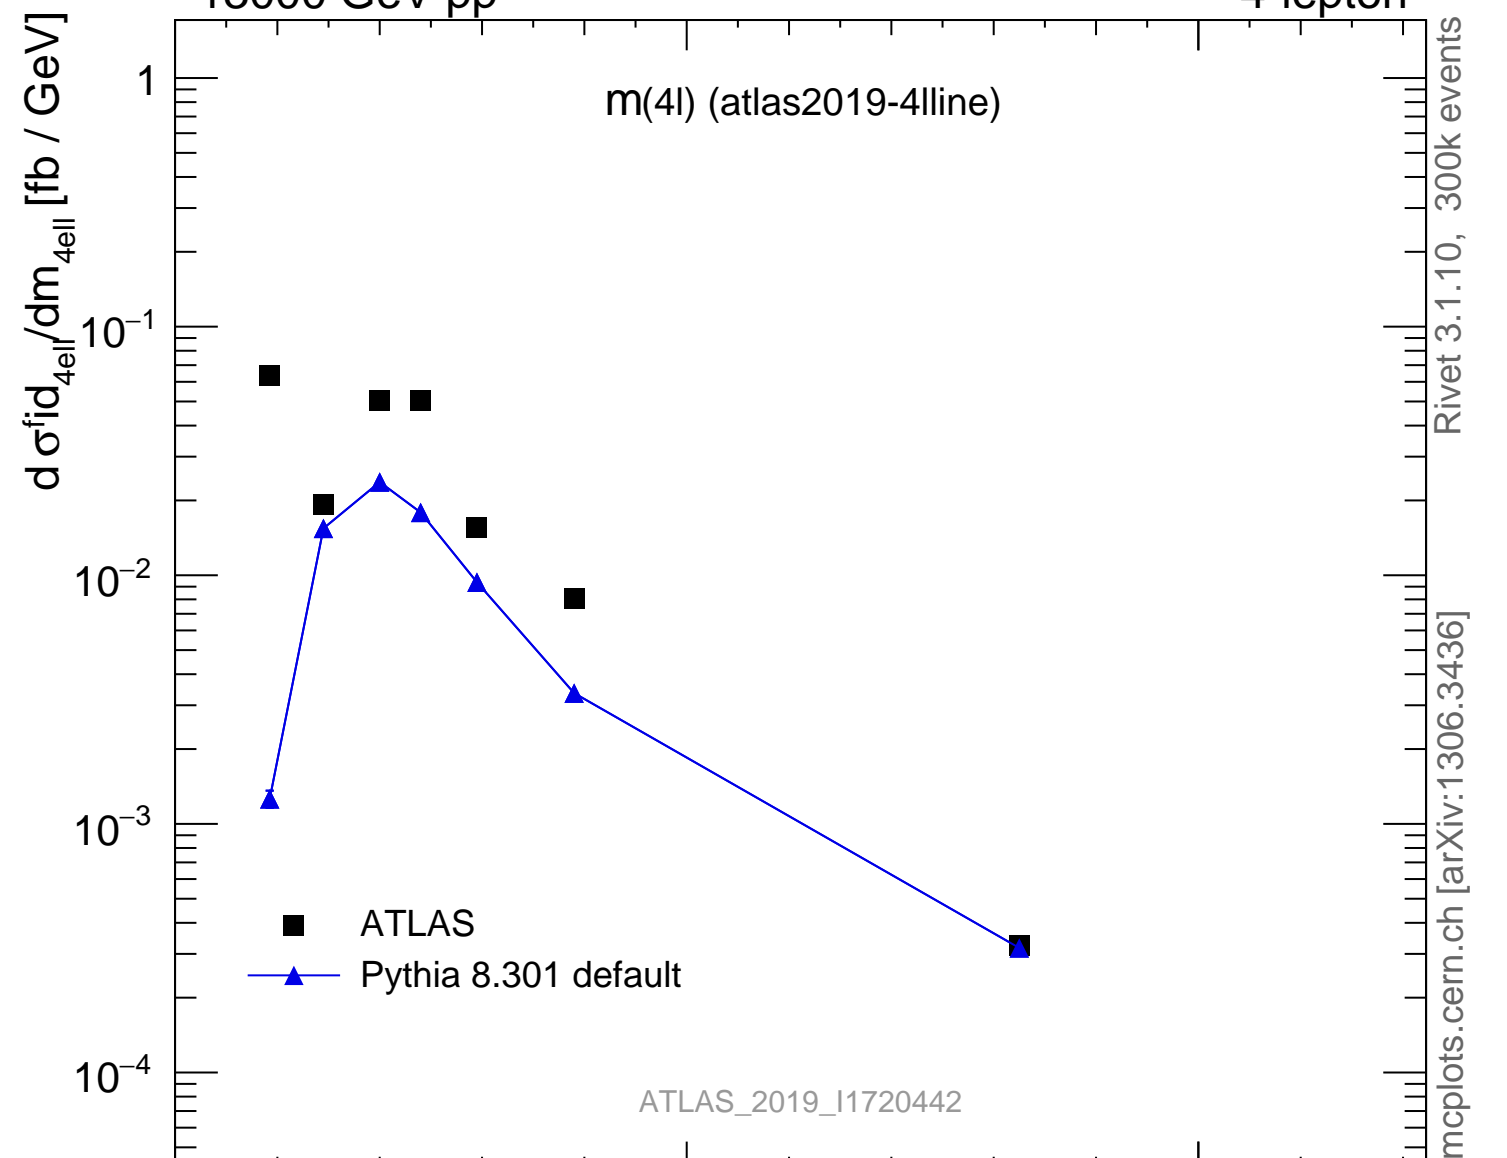

13000 GeV pp

4-lepton

 $m(4l)$ (atlas2019-4lline)

Rivet 3.1.10, 300k events

mcplots.cern.ch [arXiv:1306.3436]