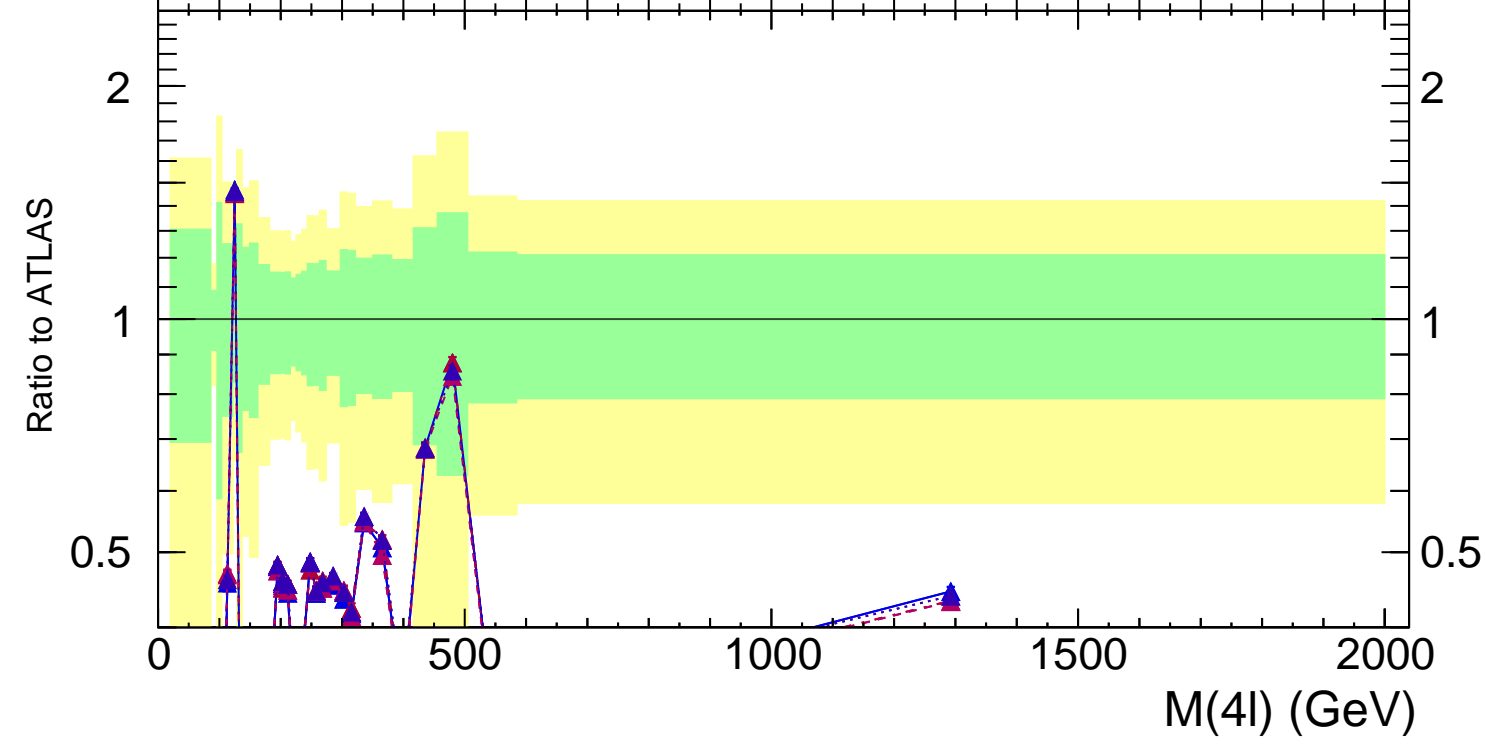

13000 GeV pp

4-lepton

Rivet 3.1.10, ≥ 3.2M events
mcplots.cern.ch [arXiv:1306.3436]