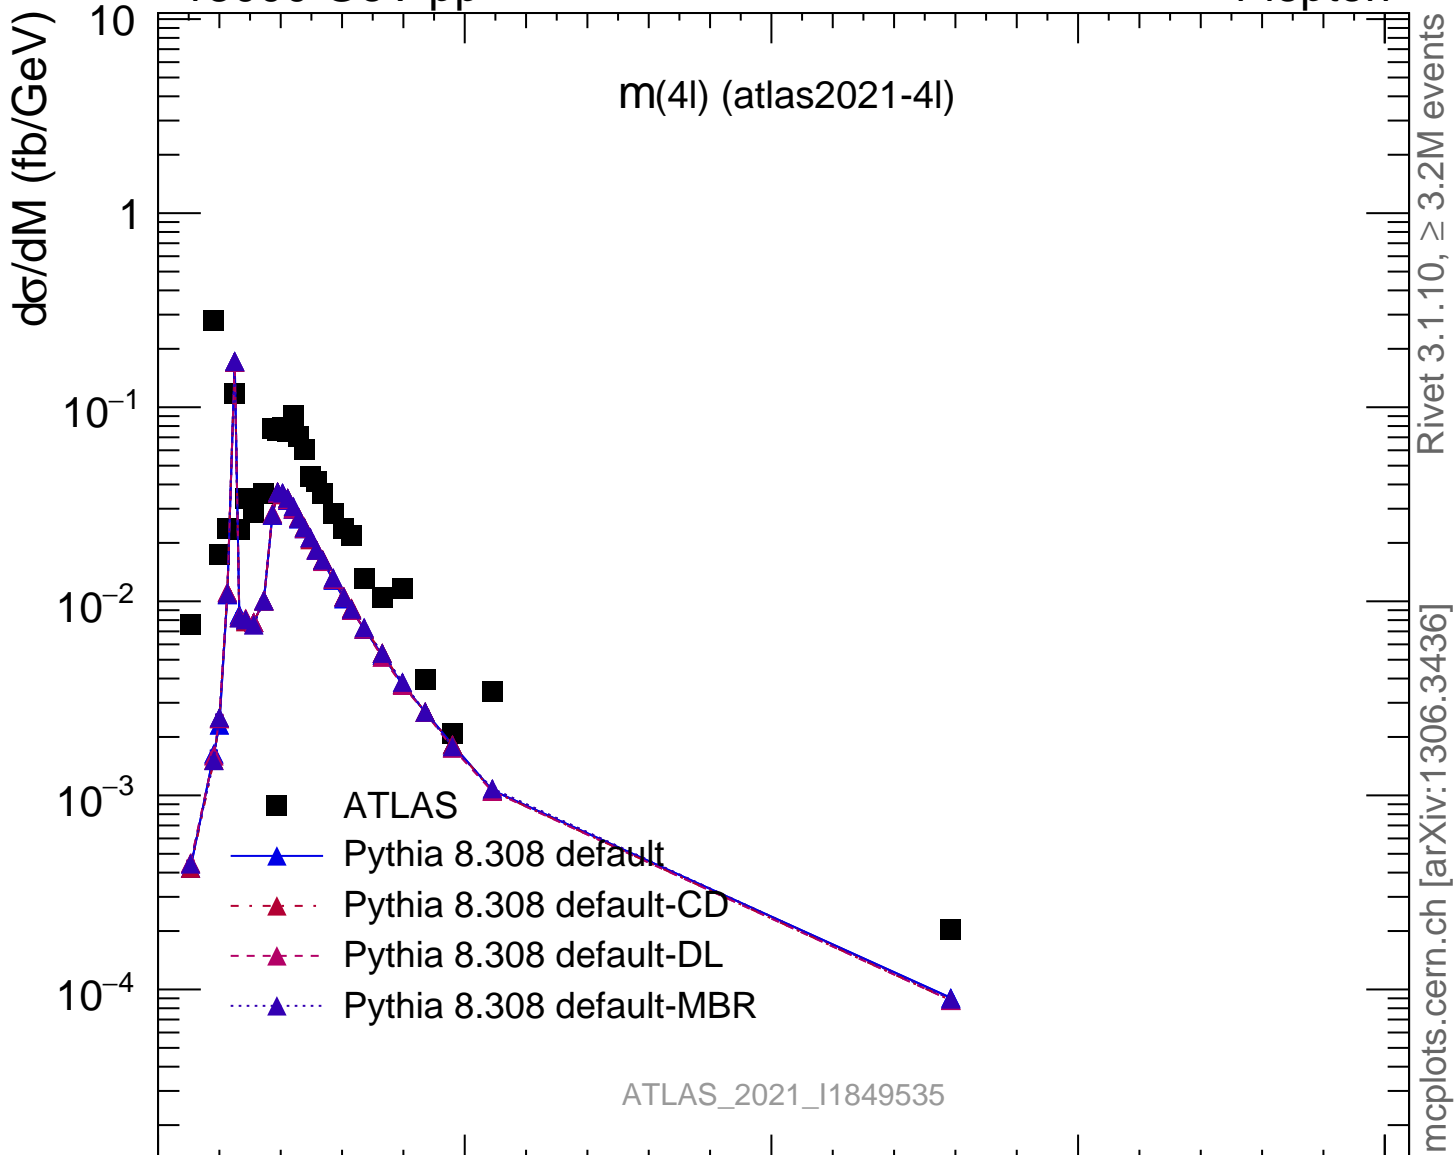

13000 GeV pp

4-lepton

Rivet 3.1.10, ≥ 3.2M events
mcplots.cern.ch [arXiv:1306.3436]