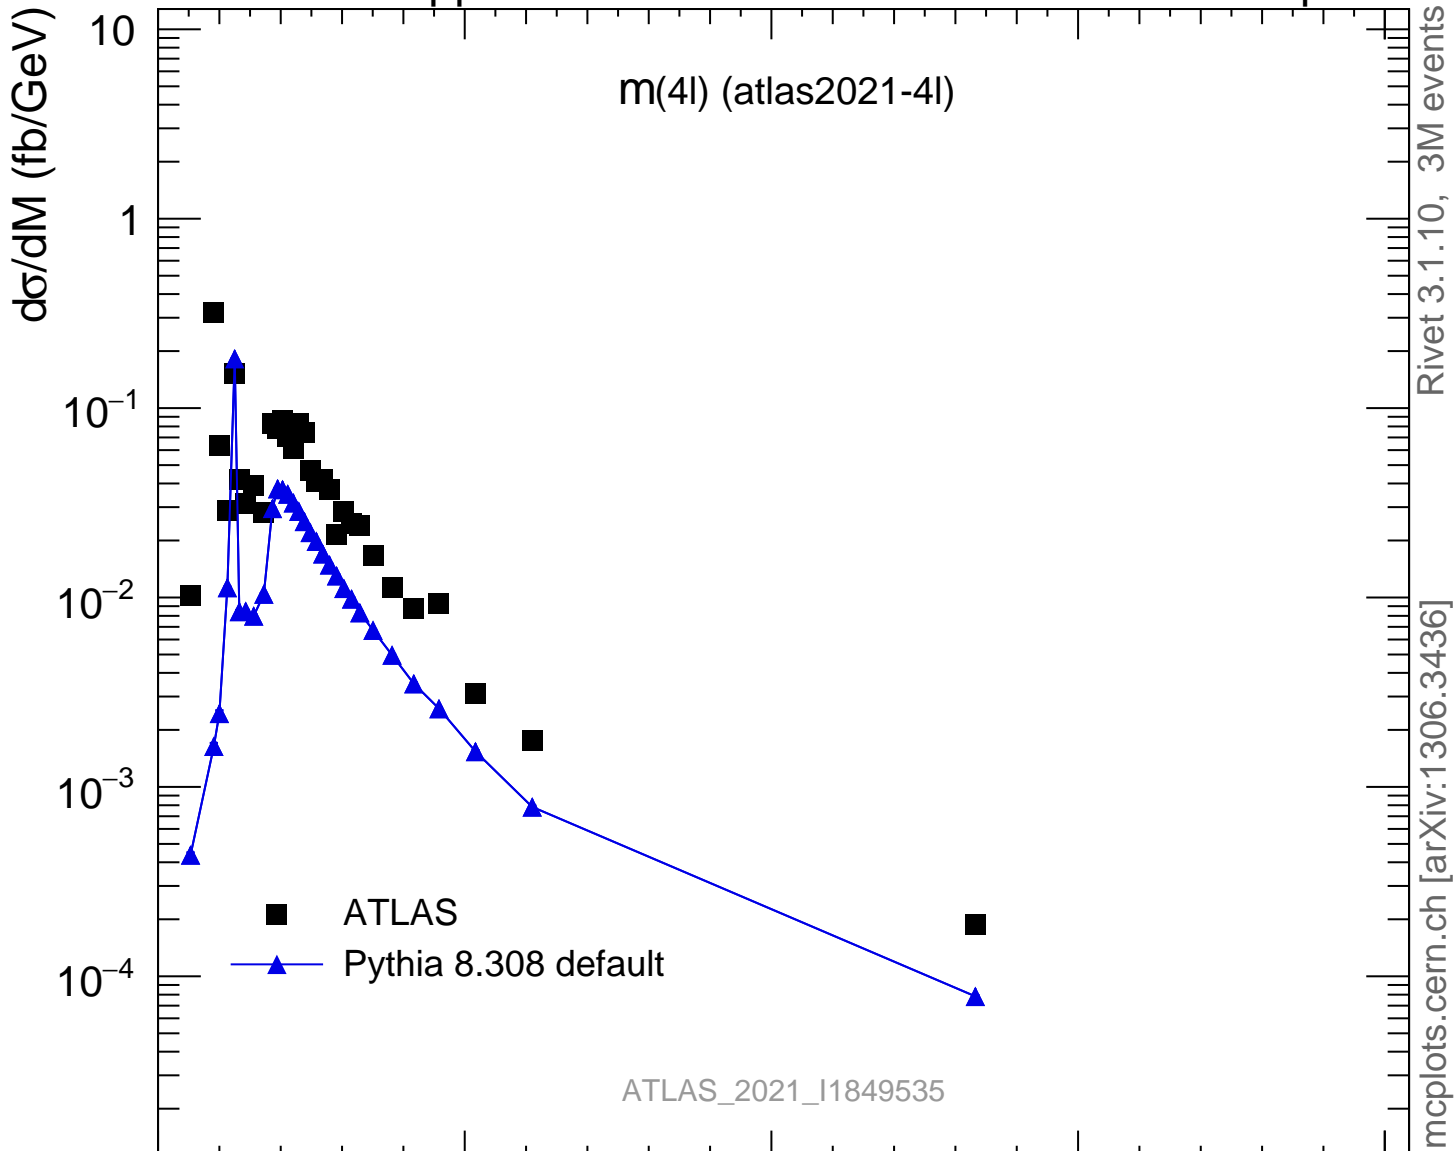

13000 GeV pp

4-lepton

ATLAS\_2021\_I1849535

Rivet 3.1.10, 3M events  
mcplots.cern.ch [arXiv:1306.3436]