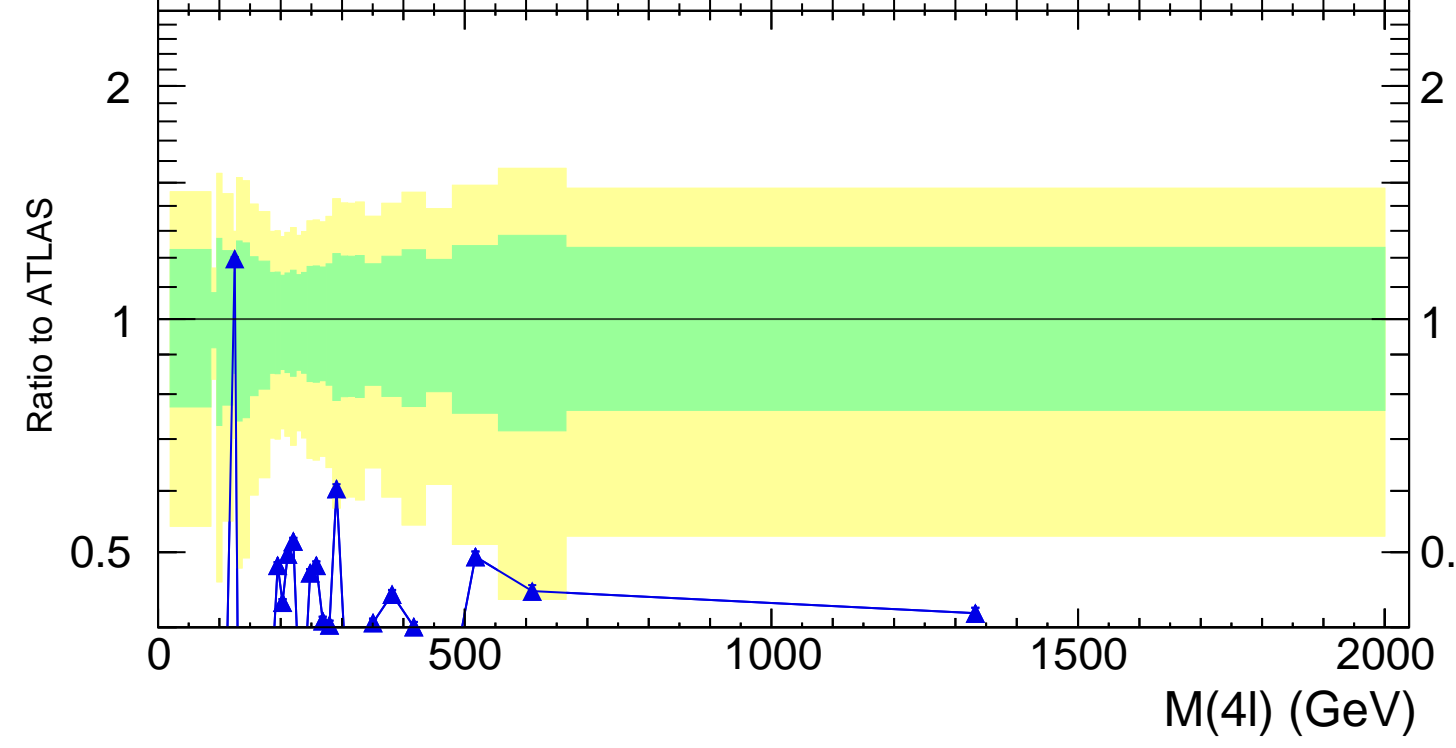

13000 GeV pp

4-lepton

ATLAS\_2021\_I1849535

Rivet 3.1.10, 3M events  
mcplots.cern.ch [arXiv:1306.3436]