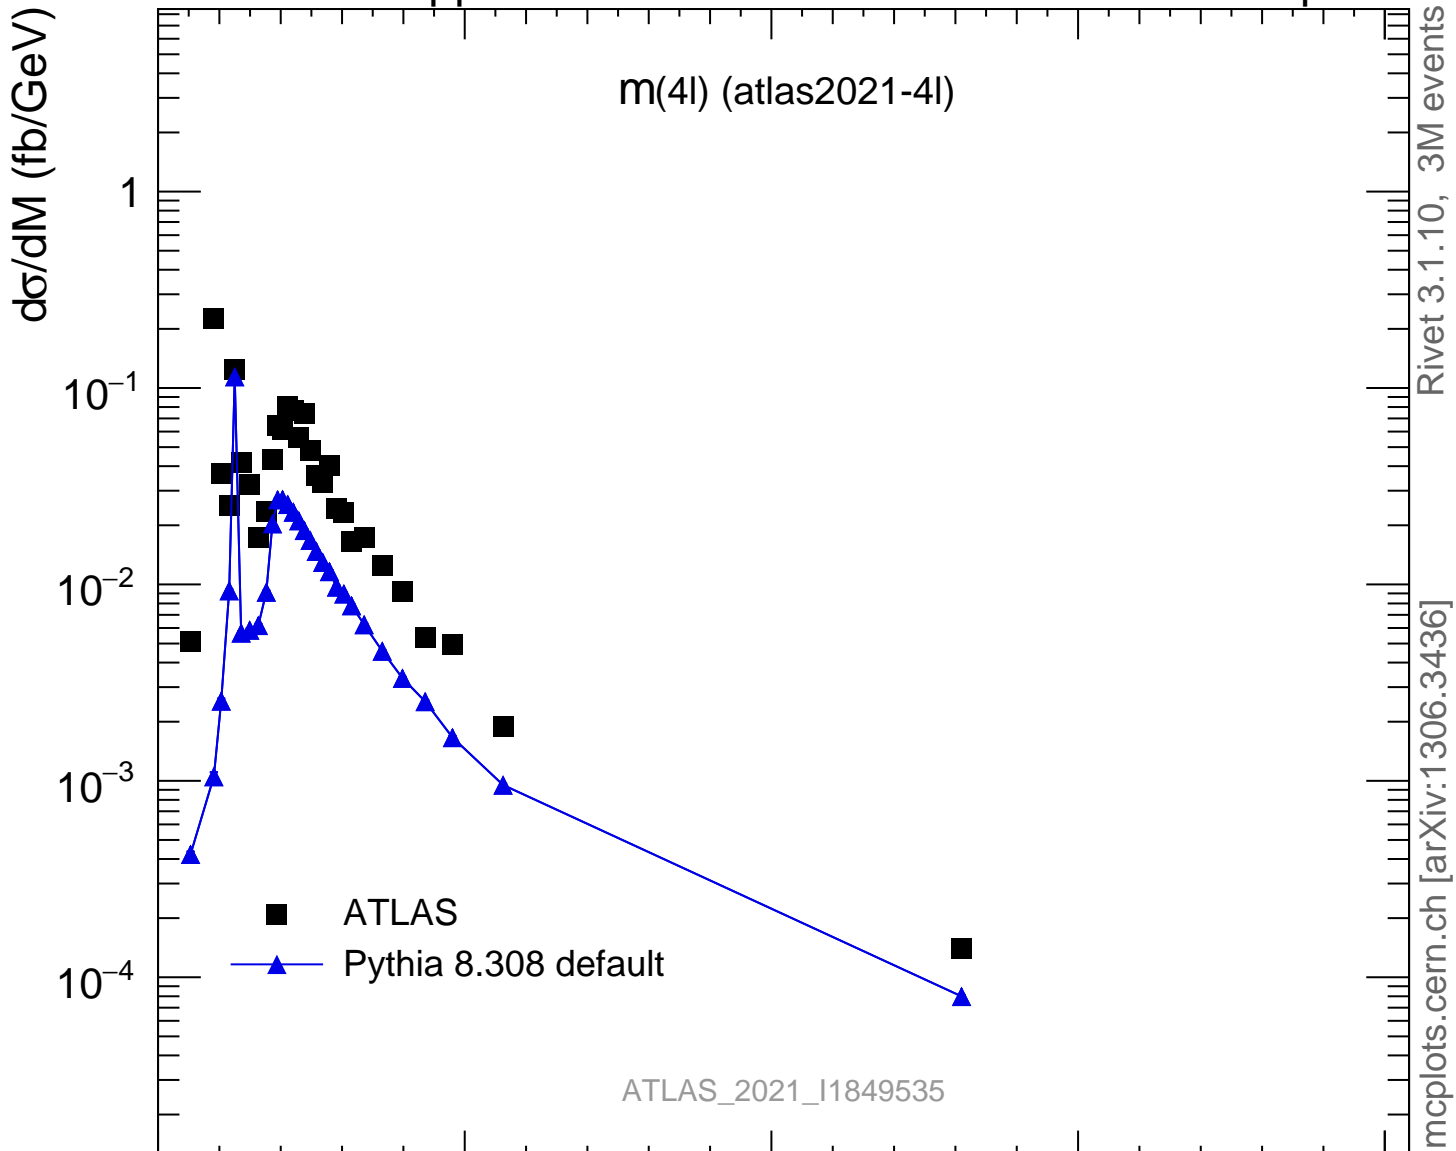

13000 GeV pp

4-lepton

Rivet 3.1.10, 3M events  
mcplots.cern.ch [arXiv:1306.3436]