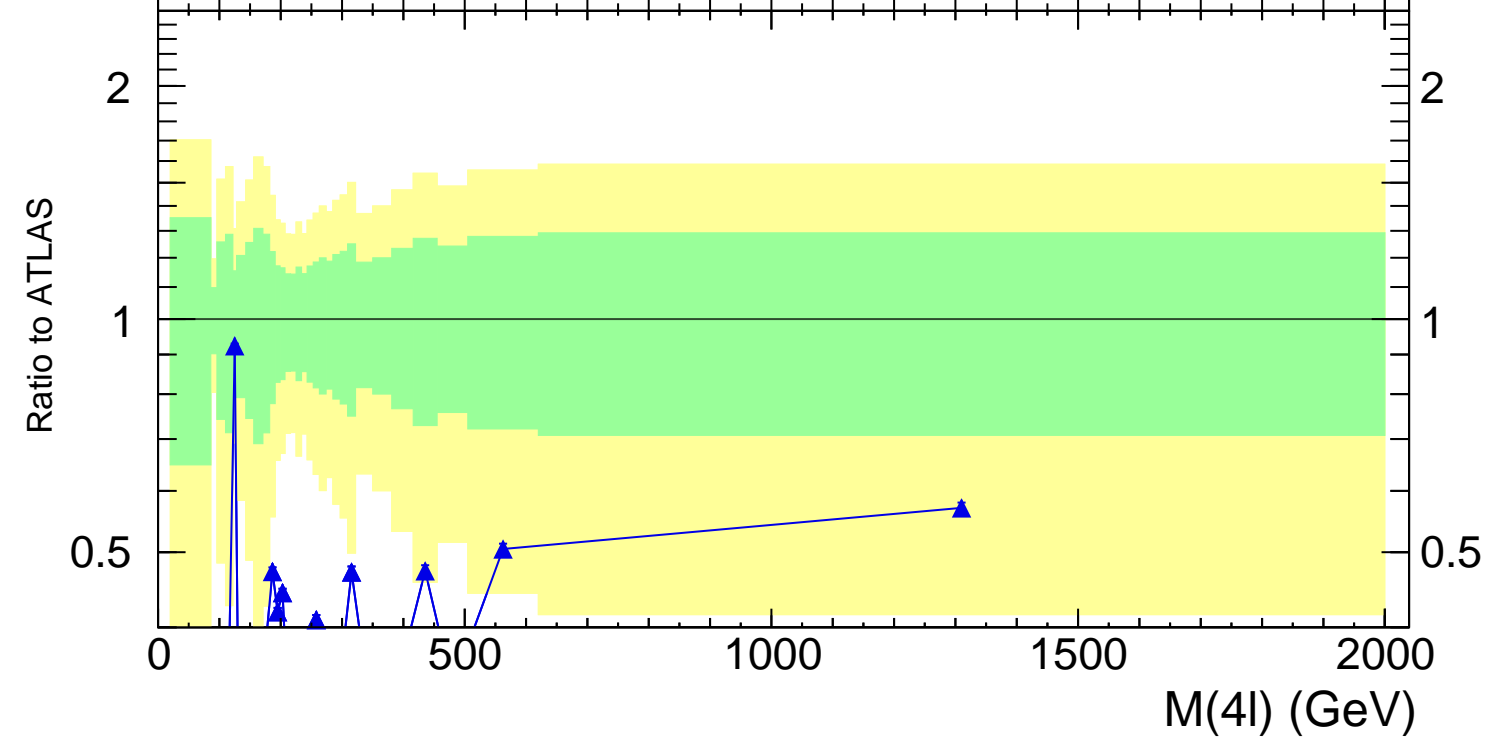

13000 GeV pp

4-lepton

Rivet 3.1.10, 3M events  
mcplots.cern.ch [arXiv:1306.3436]