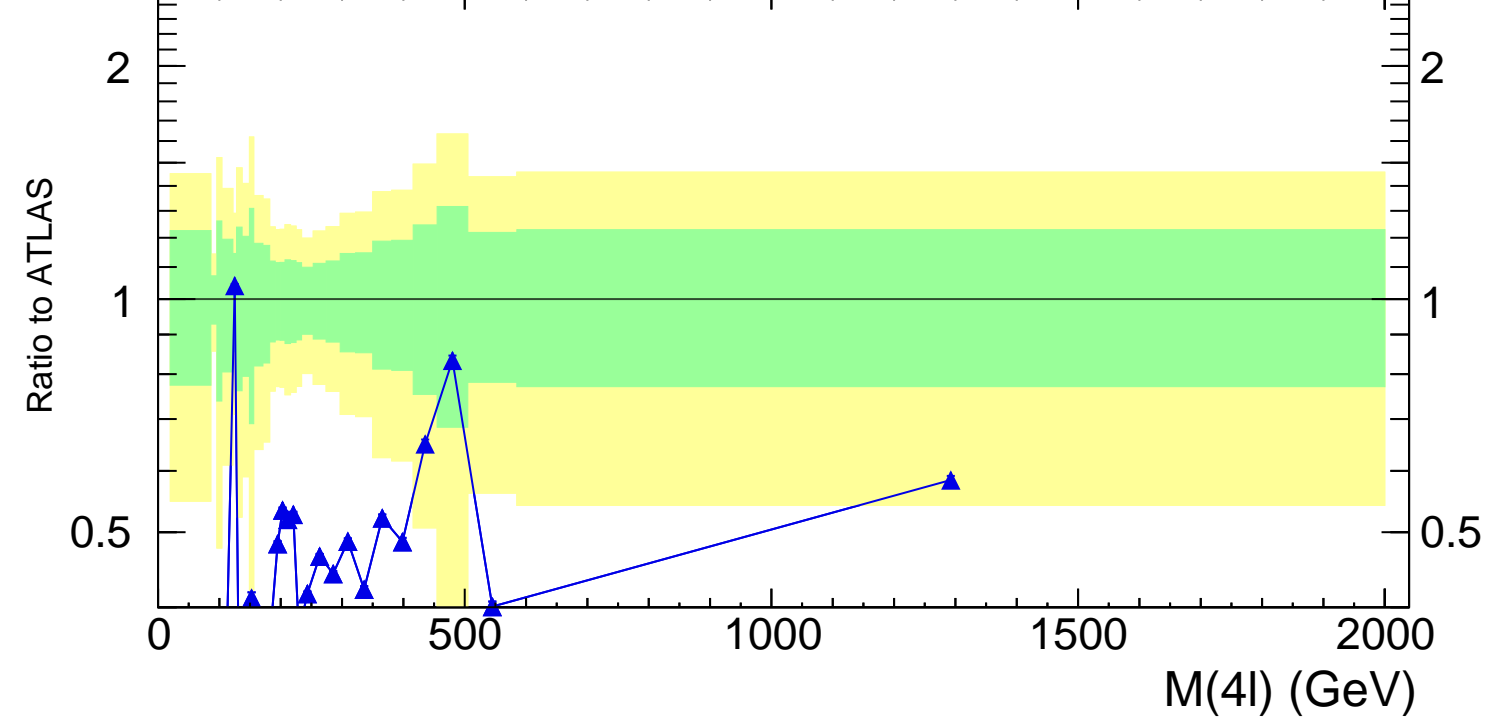

13000 GeV pp

4-lepton

Rivet 3.1.10, 3M events
mcplots.cern.ch [arXiv:1306.3436]