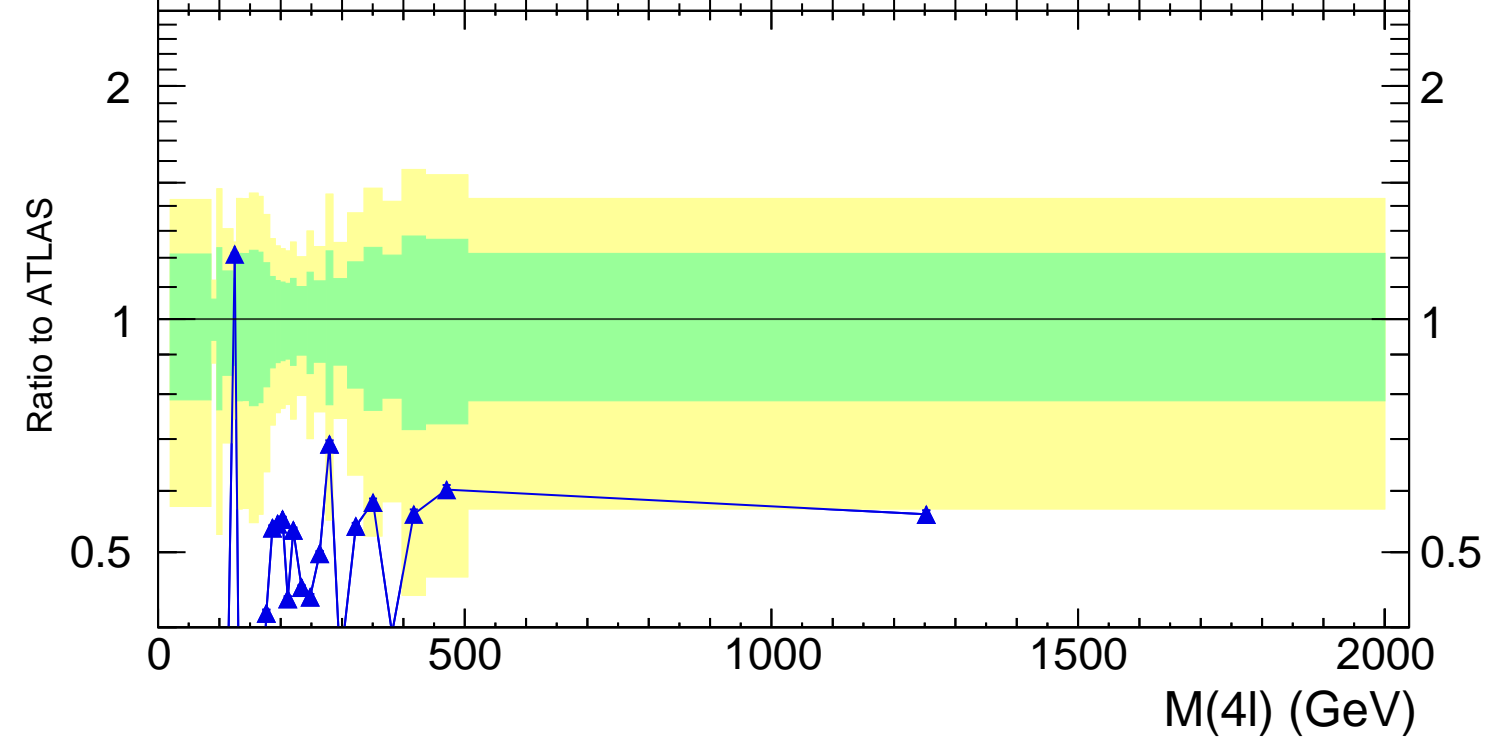

13000 GeV pp

4-lepton

ATLAS_2021_I1849535

Rivet 3.1.10, 3.5M events
mcplots.cern.ch [arXiv:1306.3436]