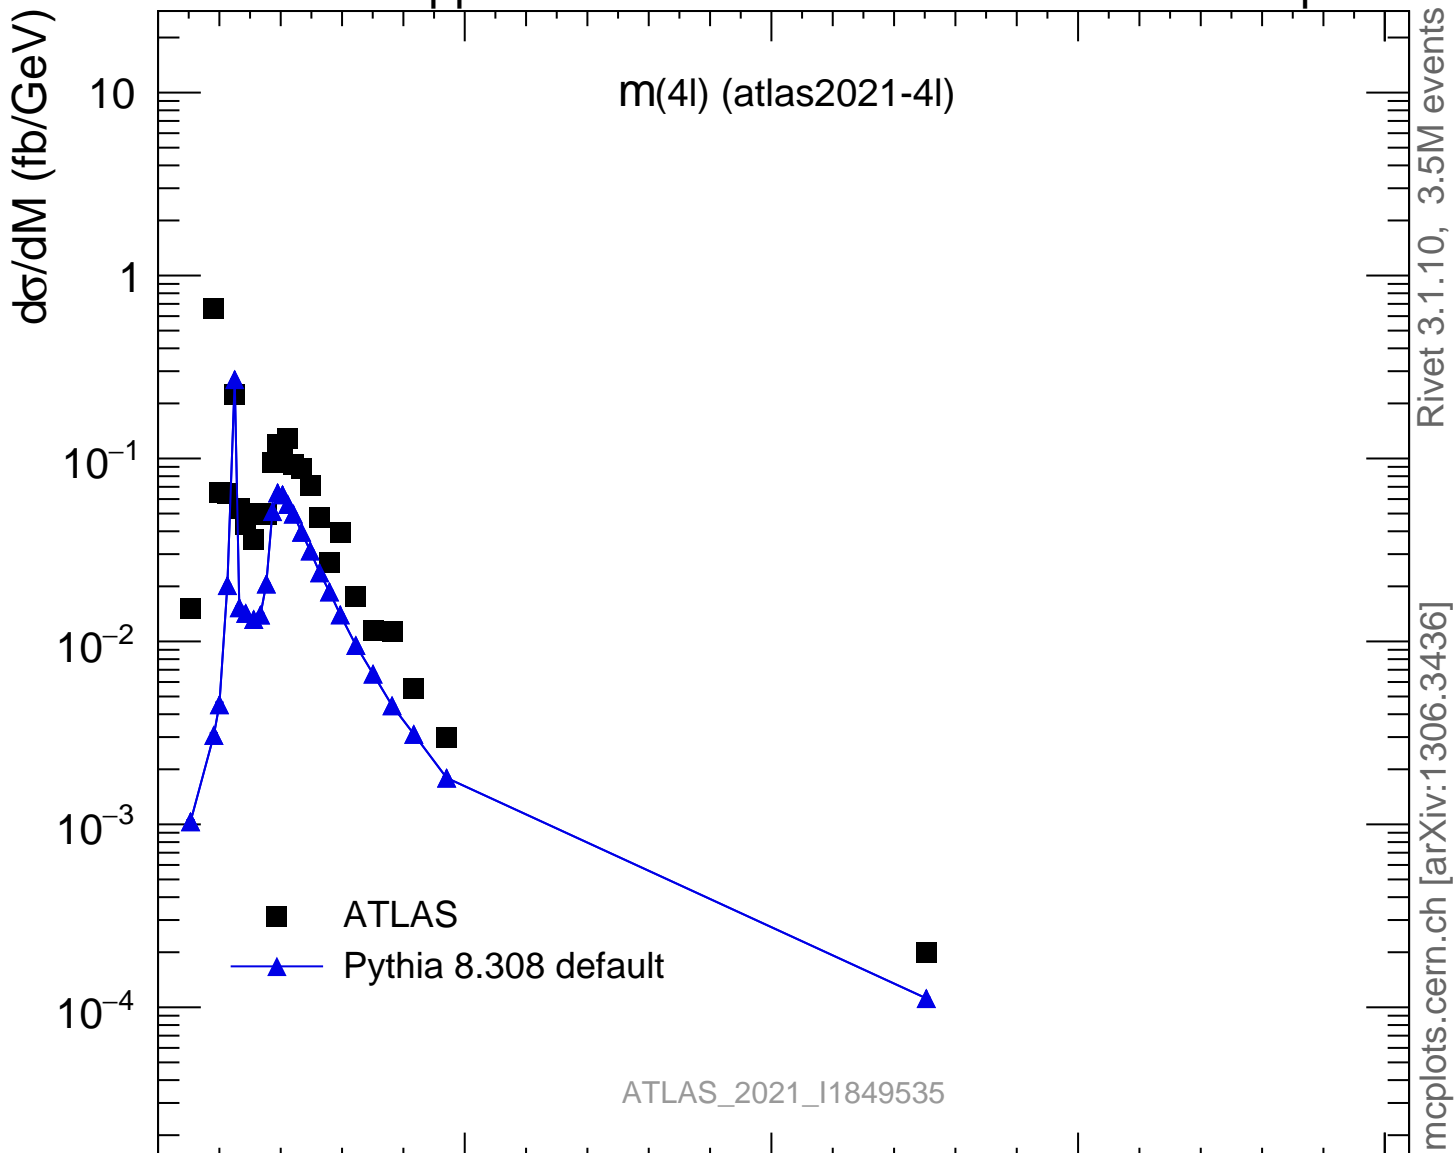

13000 GeV pp

4-lepton

ATLAS_2021_I1849535

Rivet 3.1.10, 3.5M events
mcplots.cern.ch [arXiv:1306.3436]