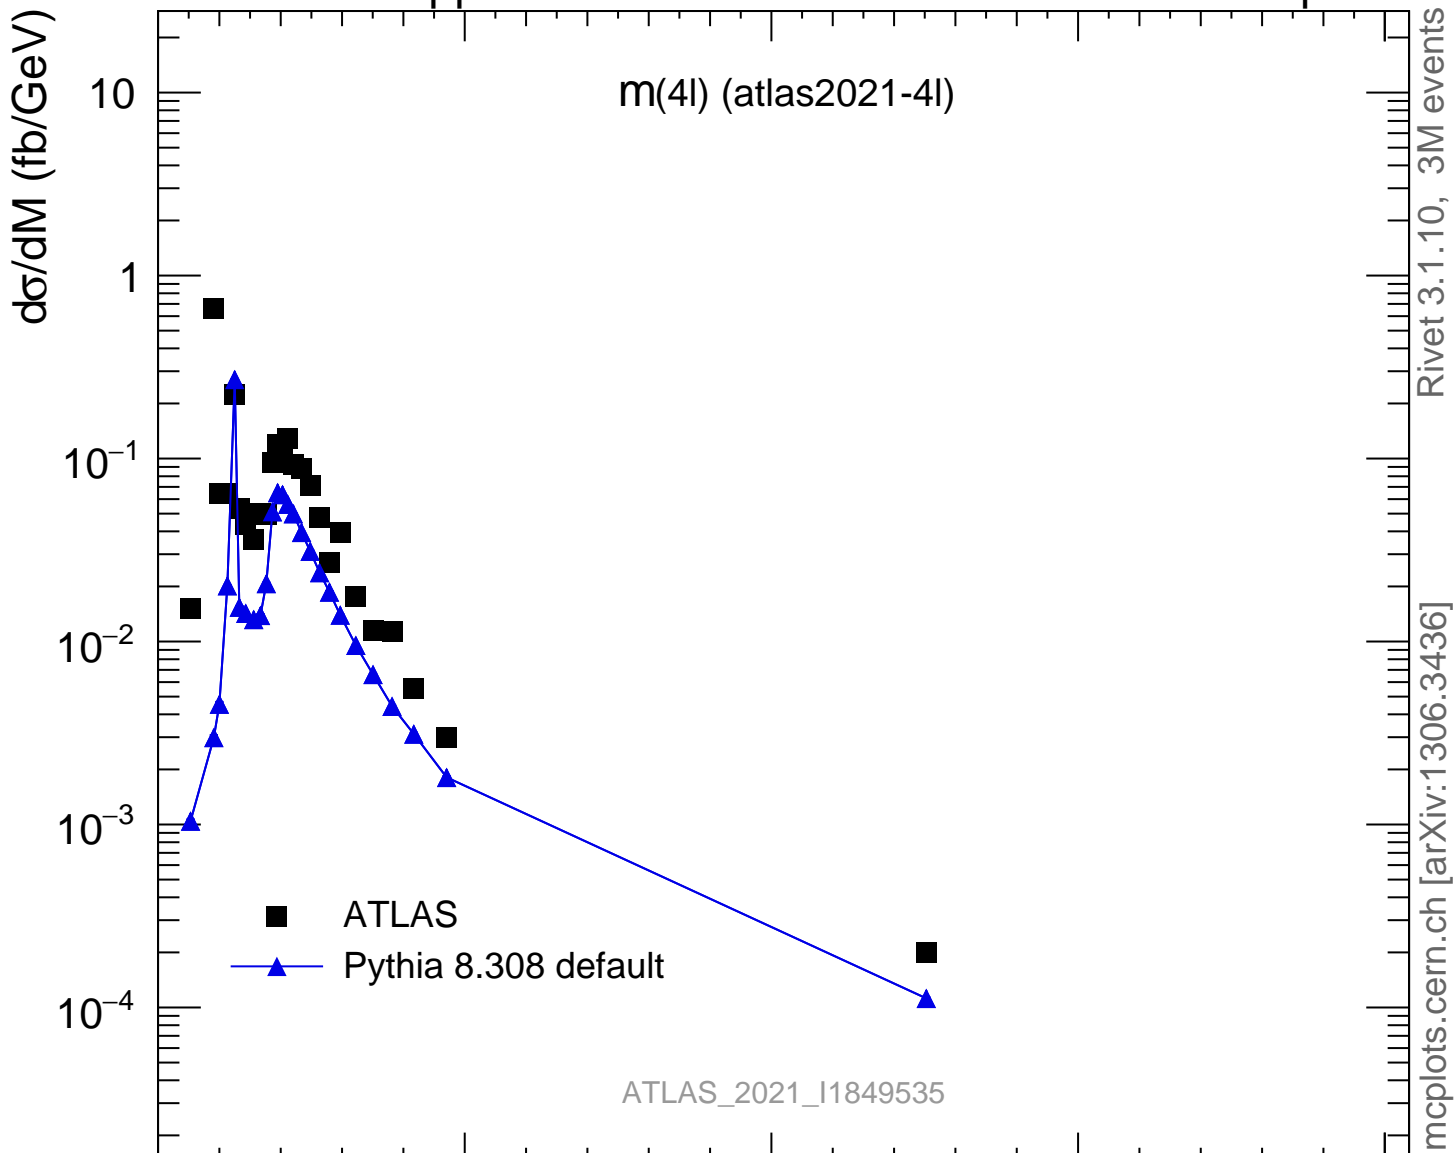

13000 GeV pp

4-lepton

Rivet 3.1.10, 3M events
mcplots.cern.ch [arXiv:1306.3436]