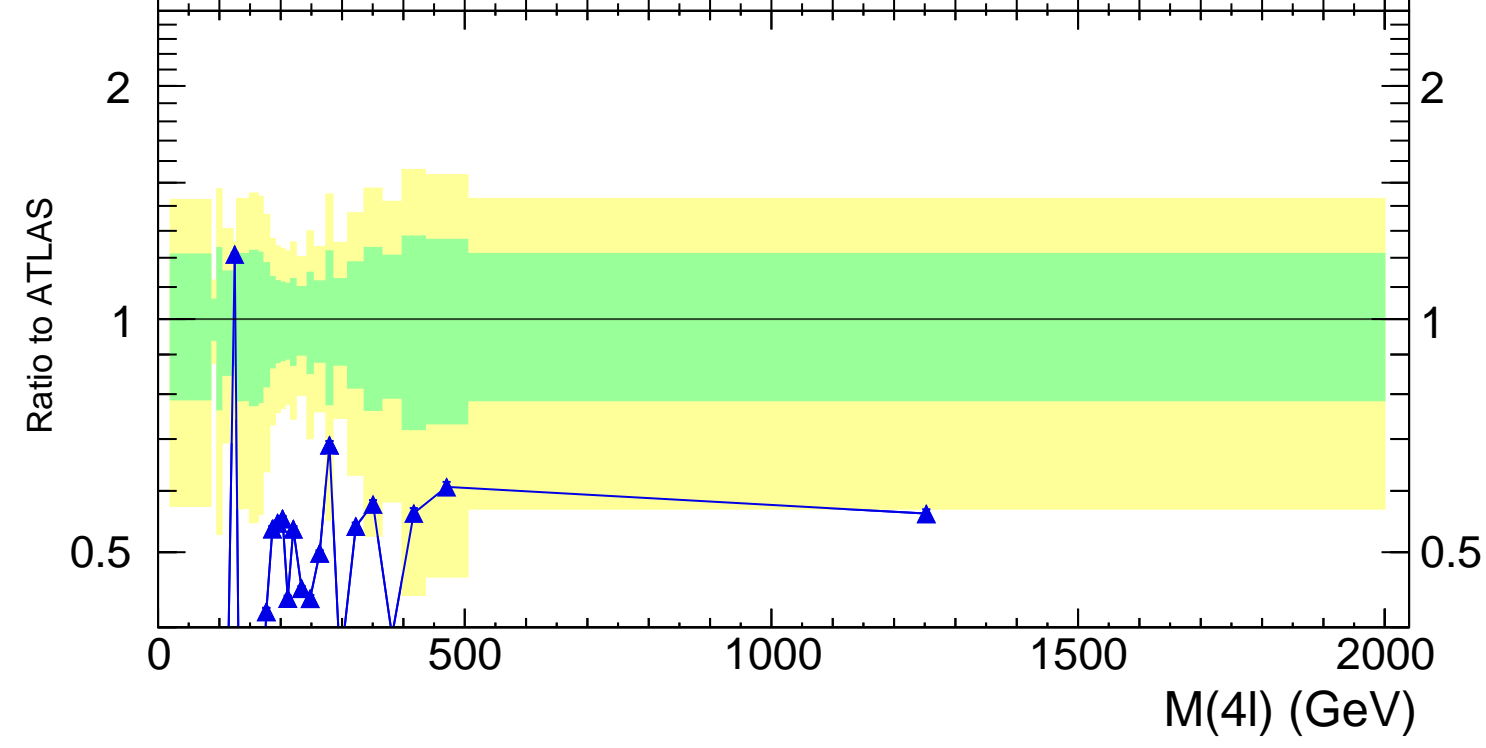

13000 GeV pp

4-lepton

Rivet 3.1.10, 3M events
mcplots.cern.ch [arXiv:1306.3436]