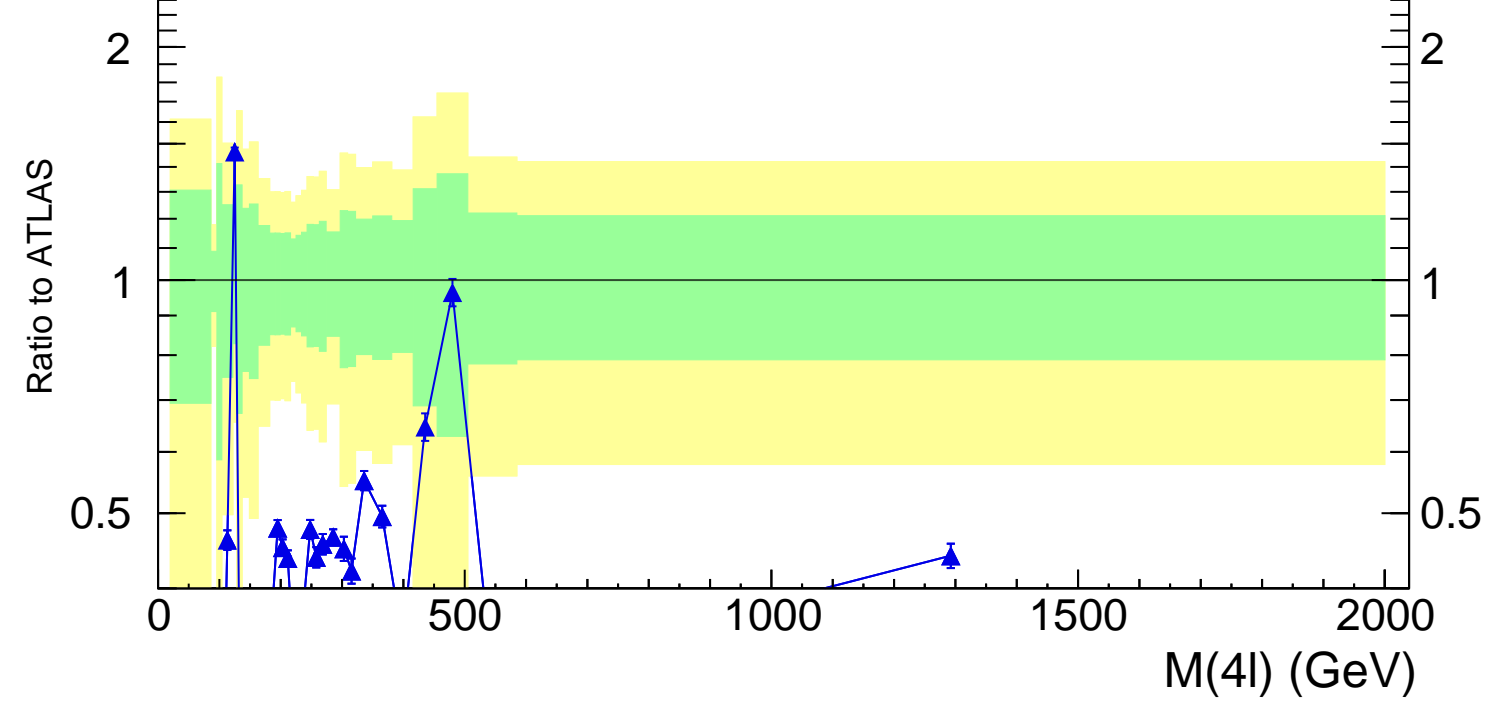

13000 GeV pp

4-lepton

Rivet 3.1.10, 500k events
mcplots.cern.ch [arXiv:1306.3436]