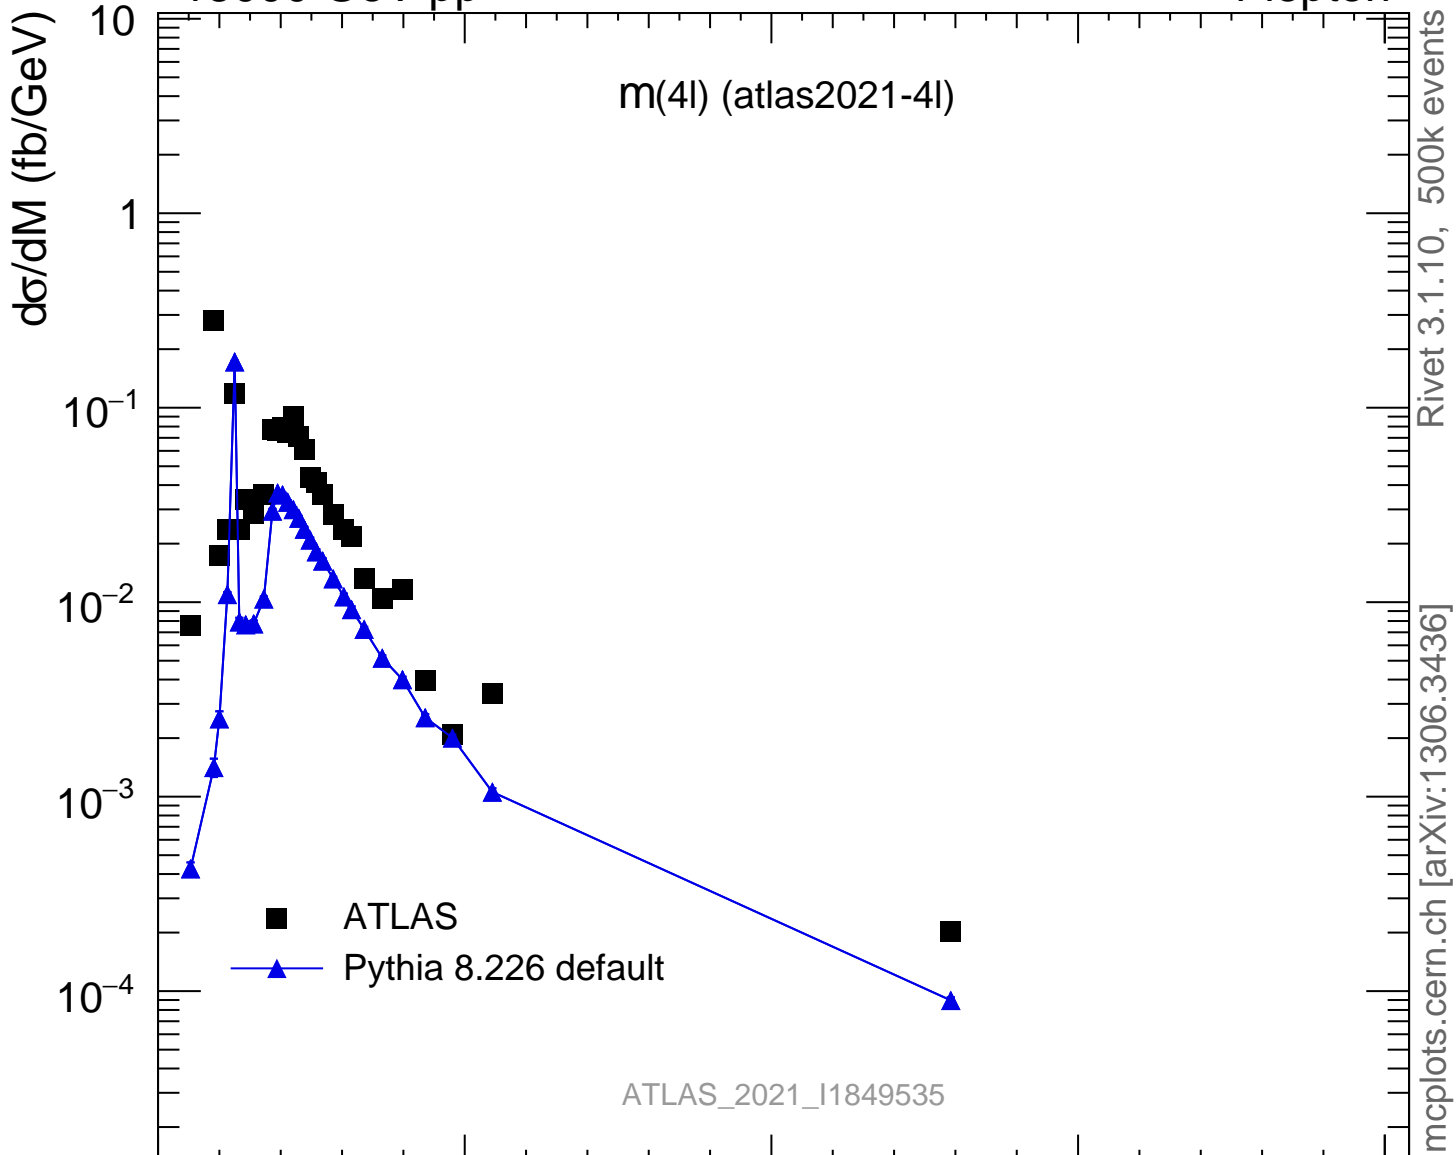

13000 GeV pp

4-lepton

Rivet 3.1.10, 500k events
mcplots.cern.ch [arXiv:1306.3436]