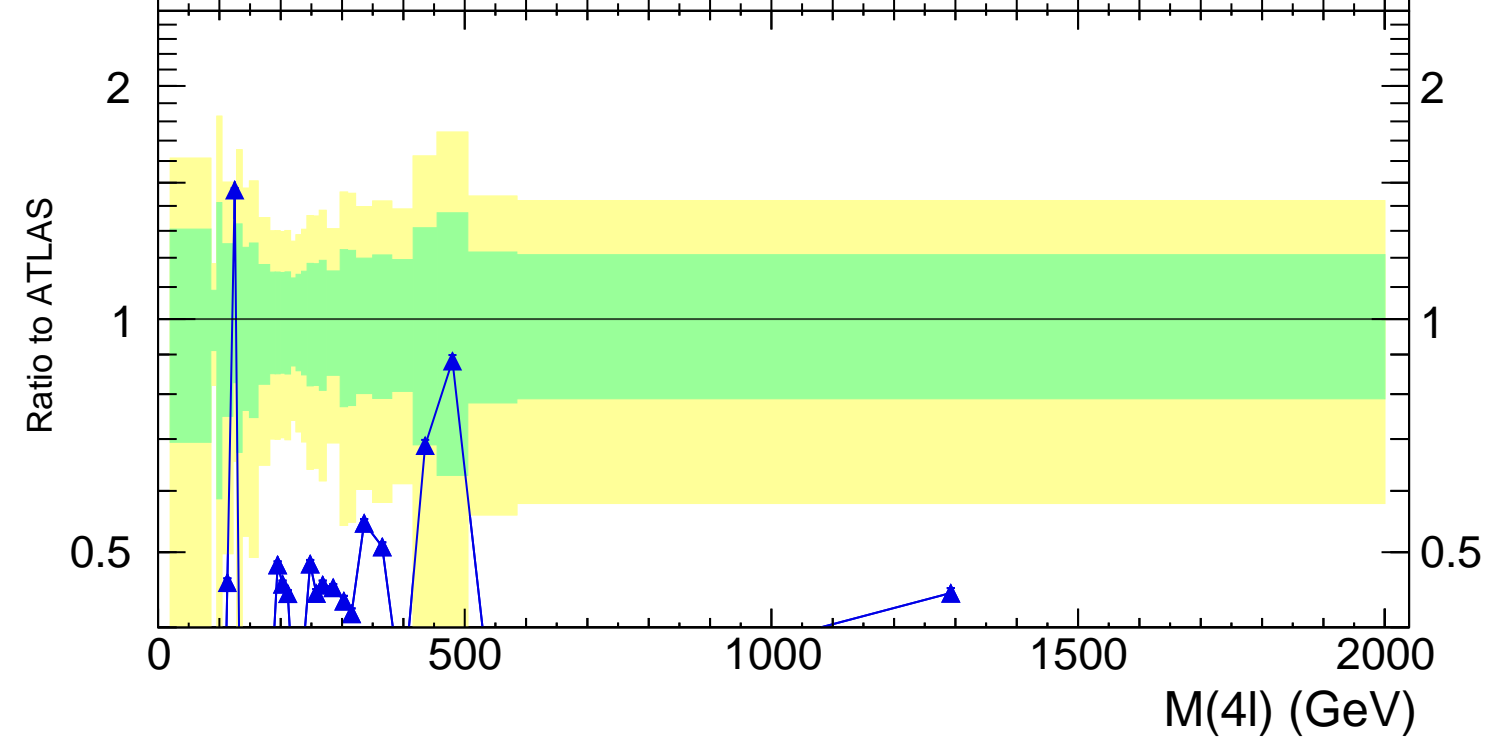

13000 GeV pp

4-lepton

Rivet 3.1.10, 3M events
mcplots.cern.ch [arXiv:1306.3436]