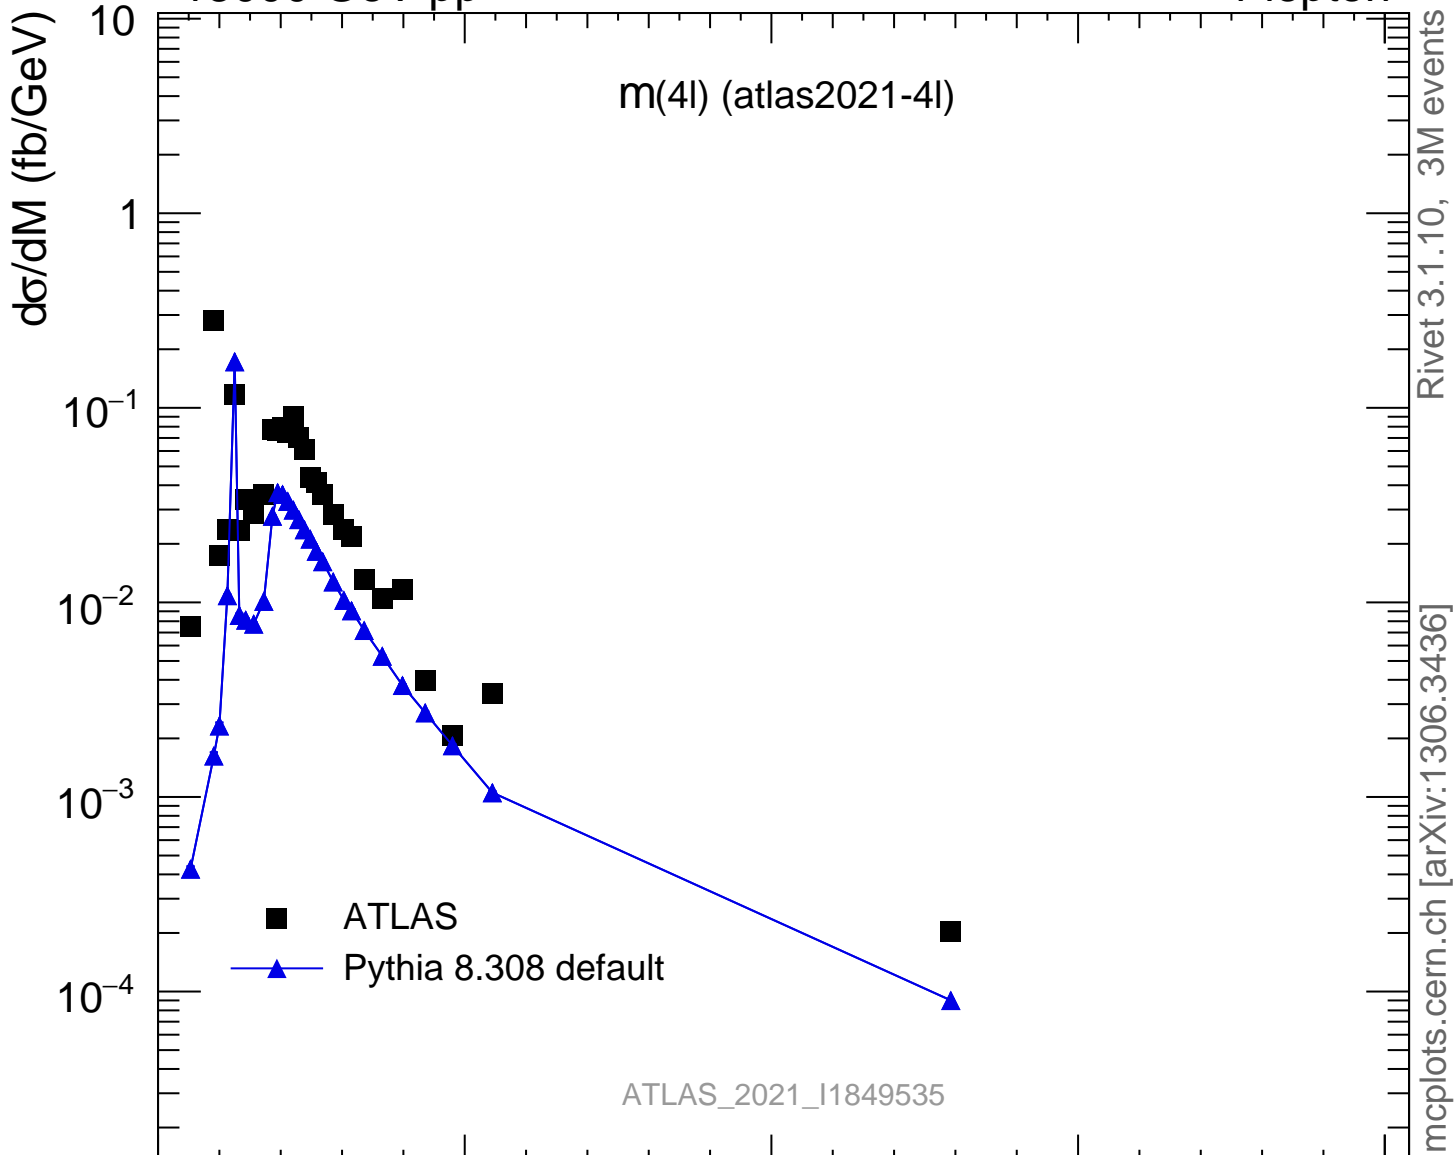

13000 GeV pp

4-lepton

Rivet 3.1.10, 3M events
mcplots.cern.ch [arXiv:1306.3436]