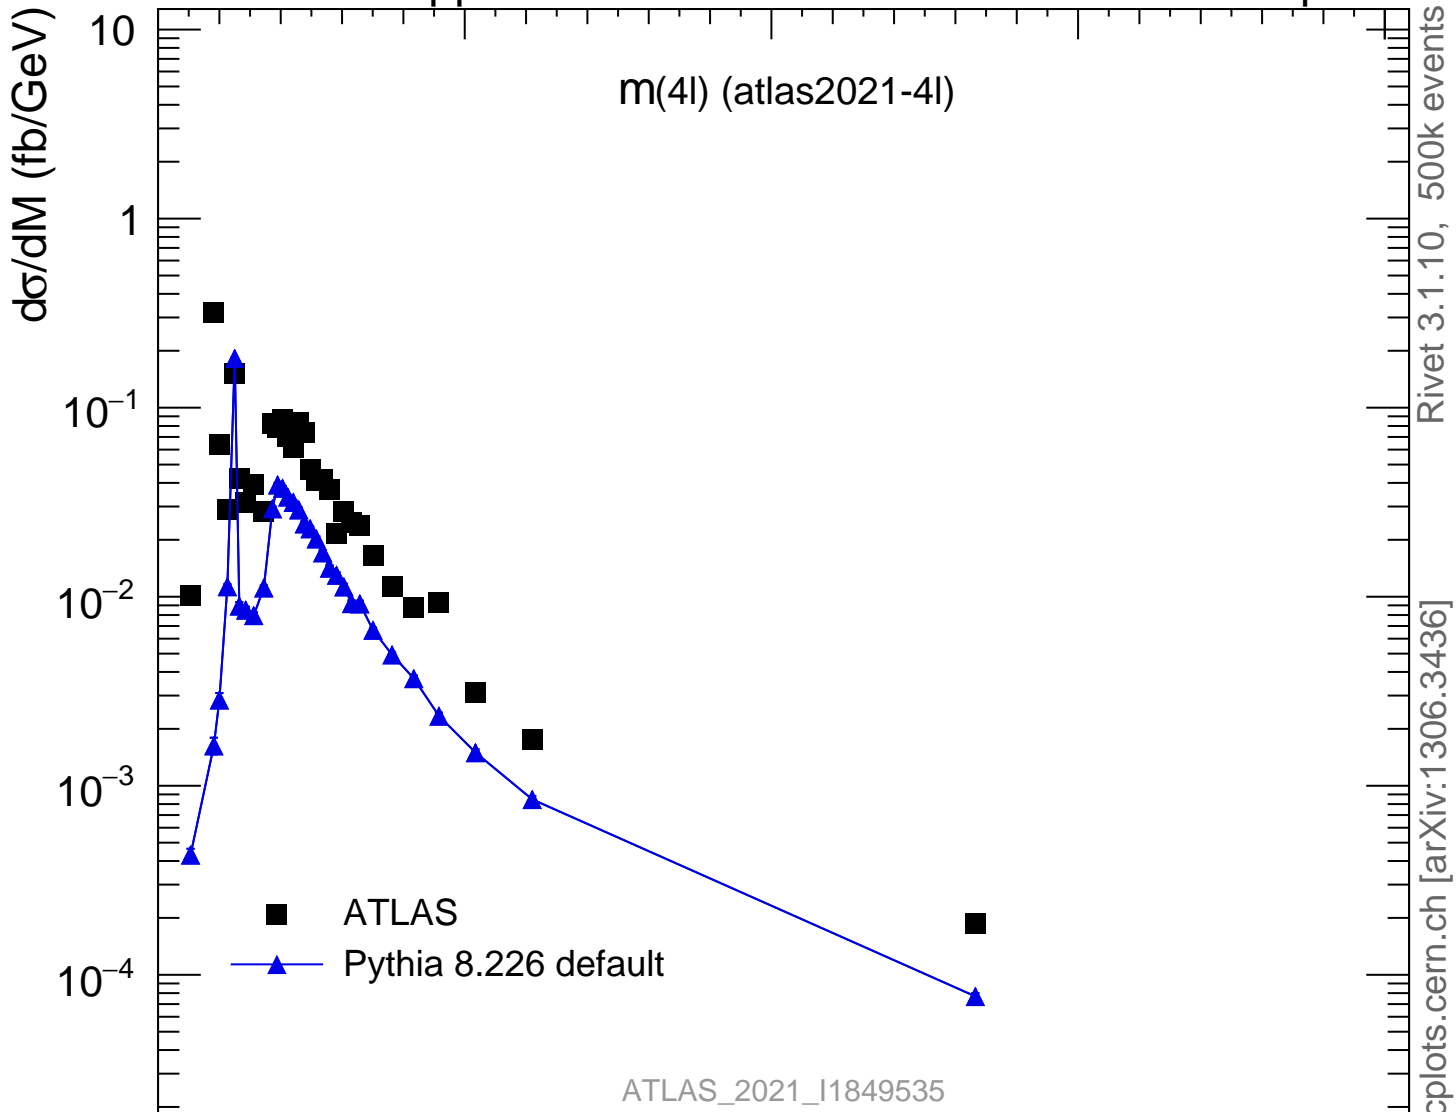

13000 GeV pp

4-lepton

Rivet 3.1.10, 500k events  
mcplots.cern.ch [arXiv:1306.3436]