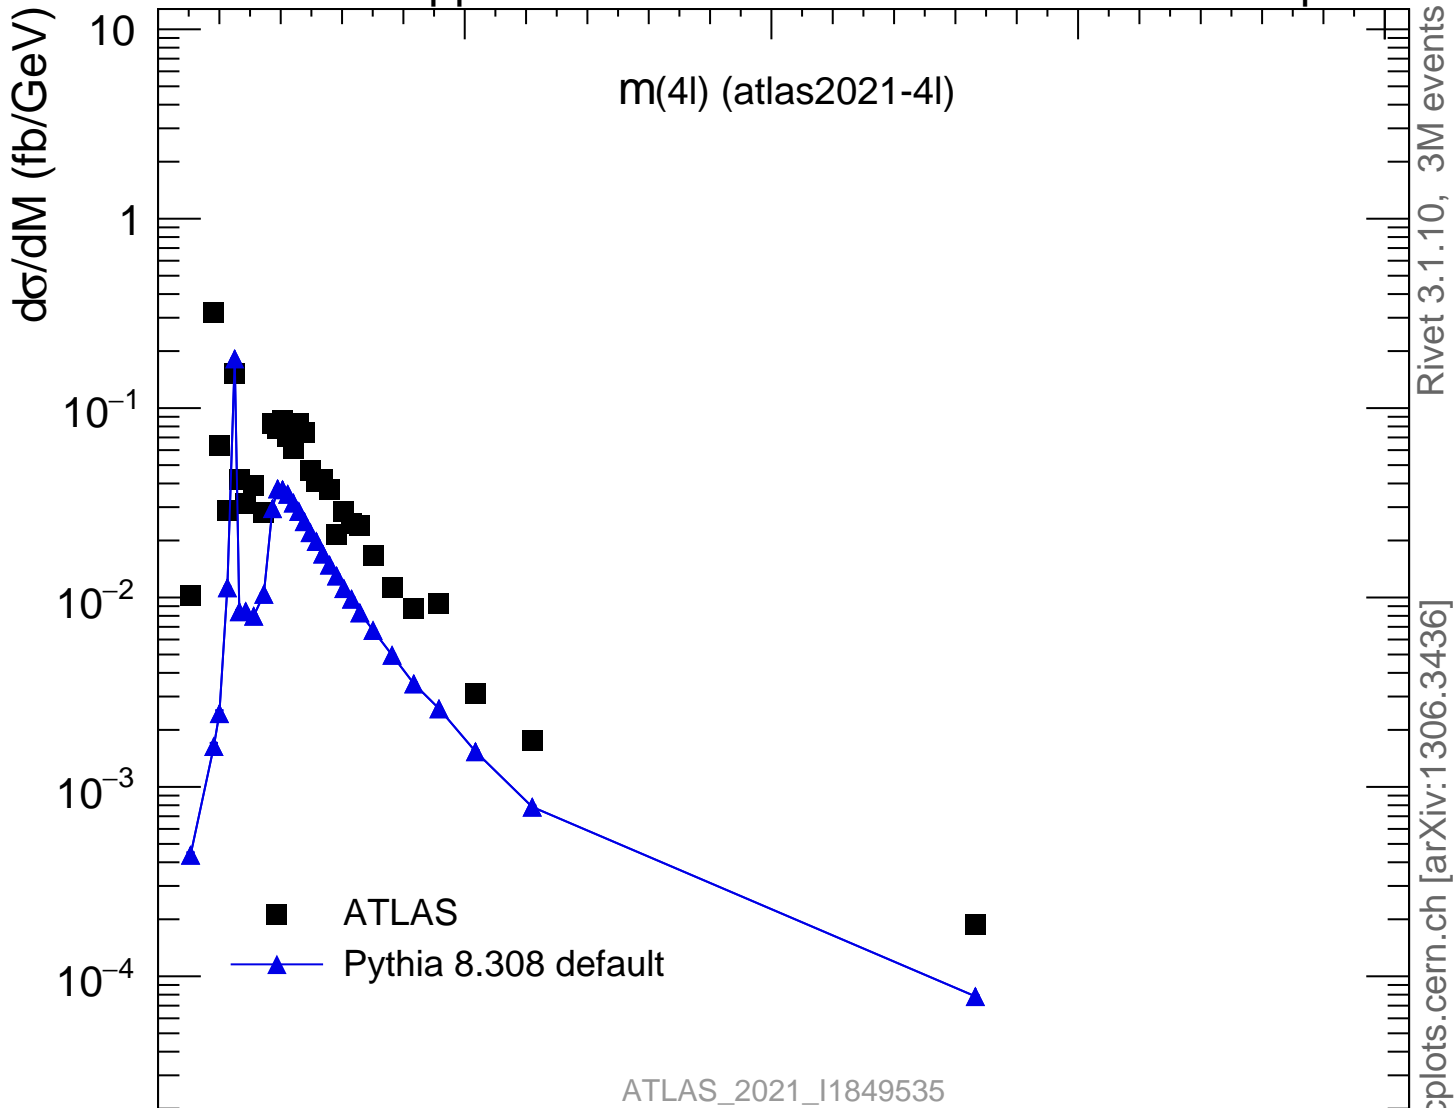

13000 GeV pp

4-lepton

Rivet 3.1.10, 3M events  
mcplots.cern.ch [arXiv:1306.3436]