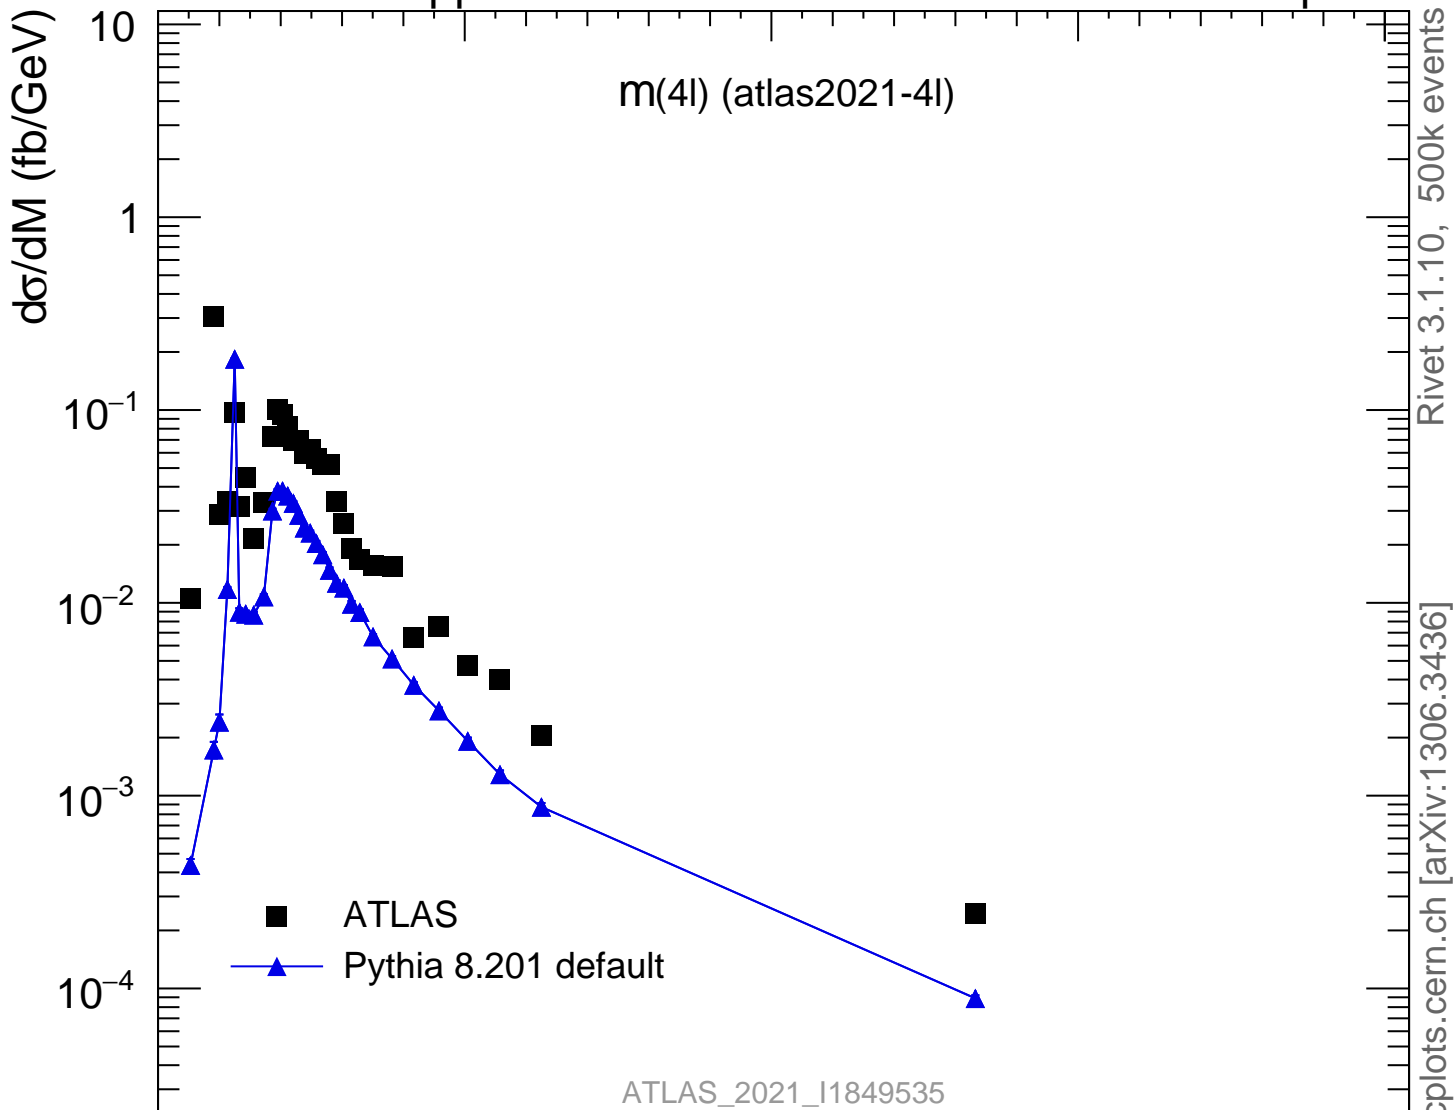

13000 GeV pp

4-lepton

Rivet 3.1.10, 500k events  
mcplots.cern.ch [arXiv:1306.3436]