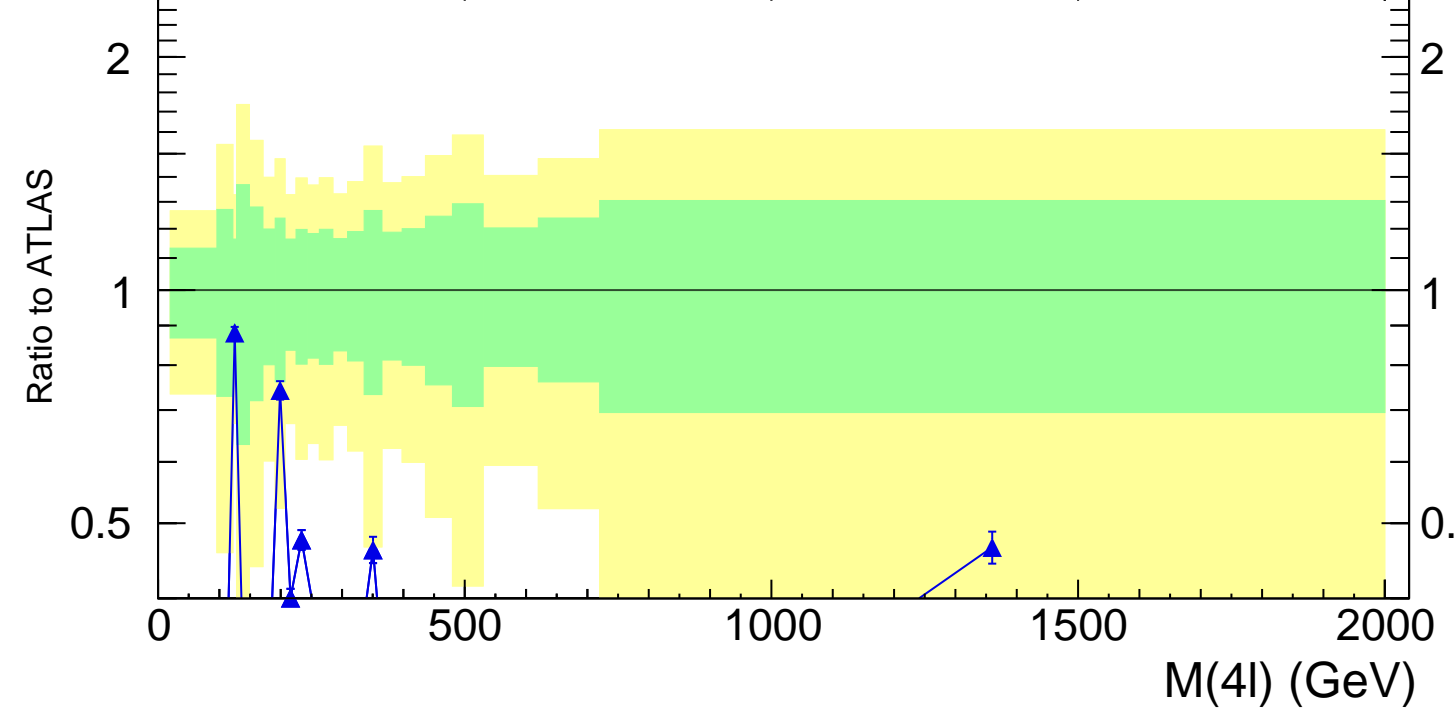

13000 GeV pp

4-lepton

Rivet 3.1.10, 500k events
mcplots.cern.ch [arXiv:1306.3436]