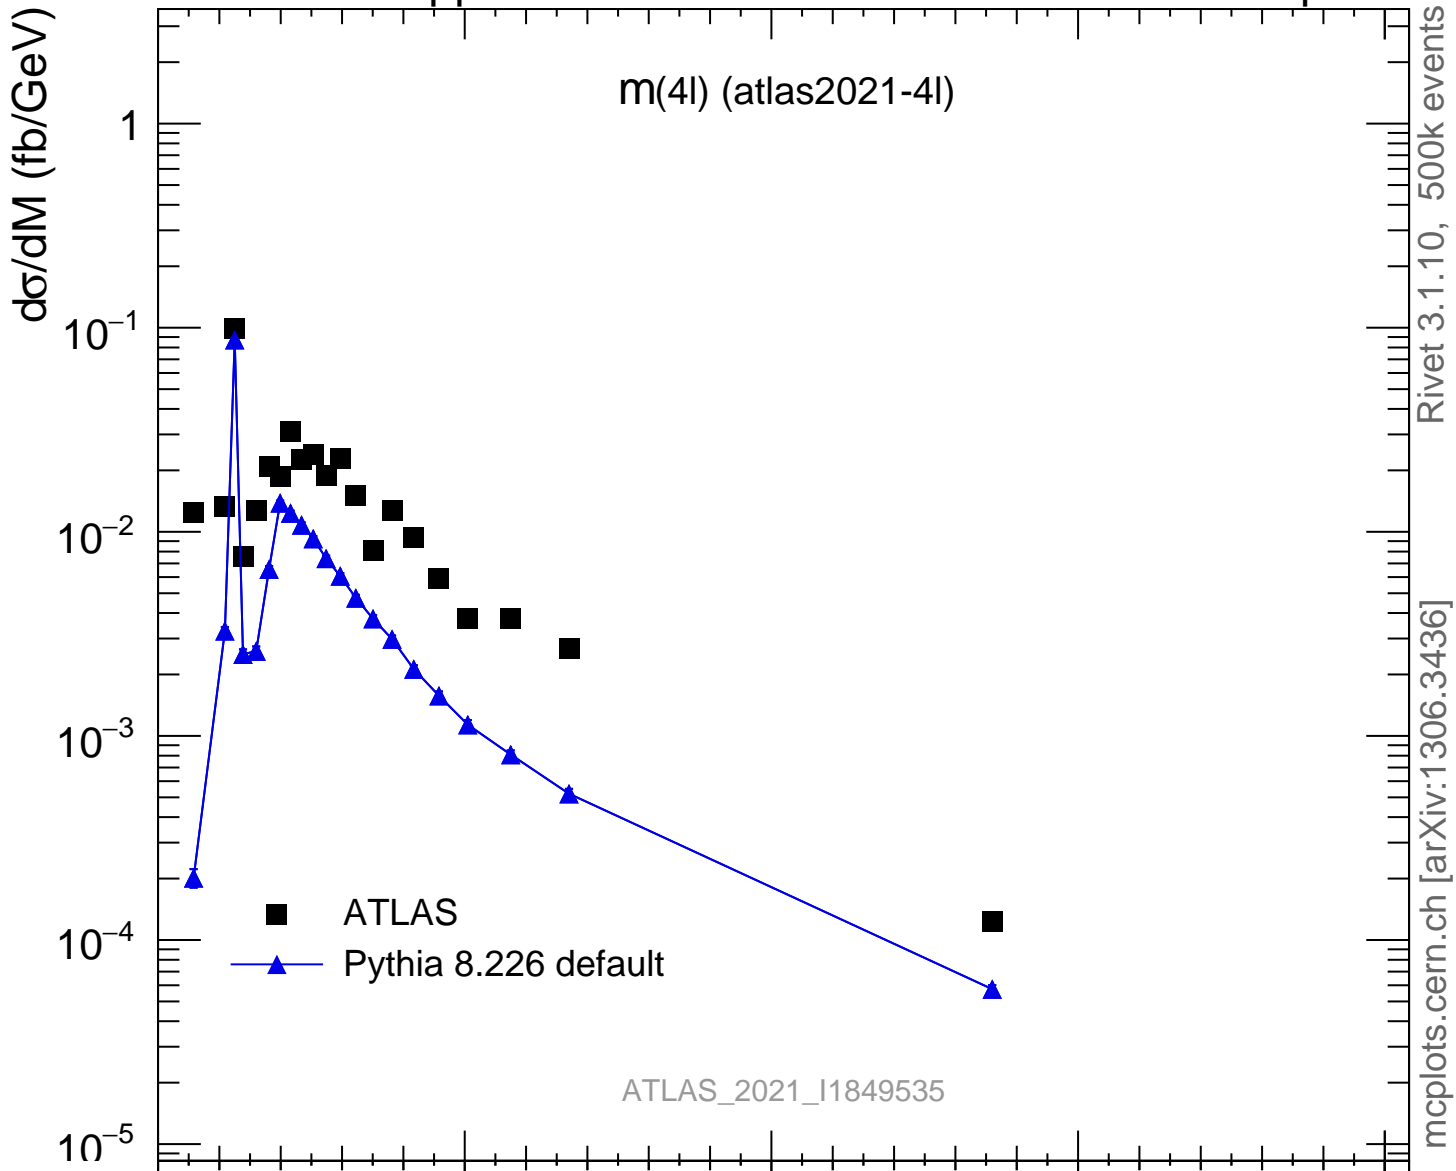

13000 GeV pp

4-lepton

Rivet 3.1.10, 500k events
mcplots.cern.ch [arXiv:1306.3436]