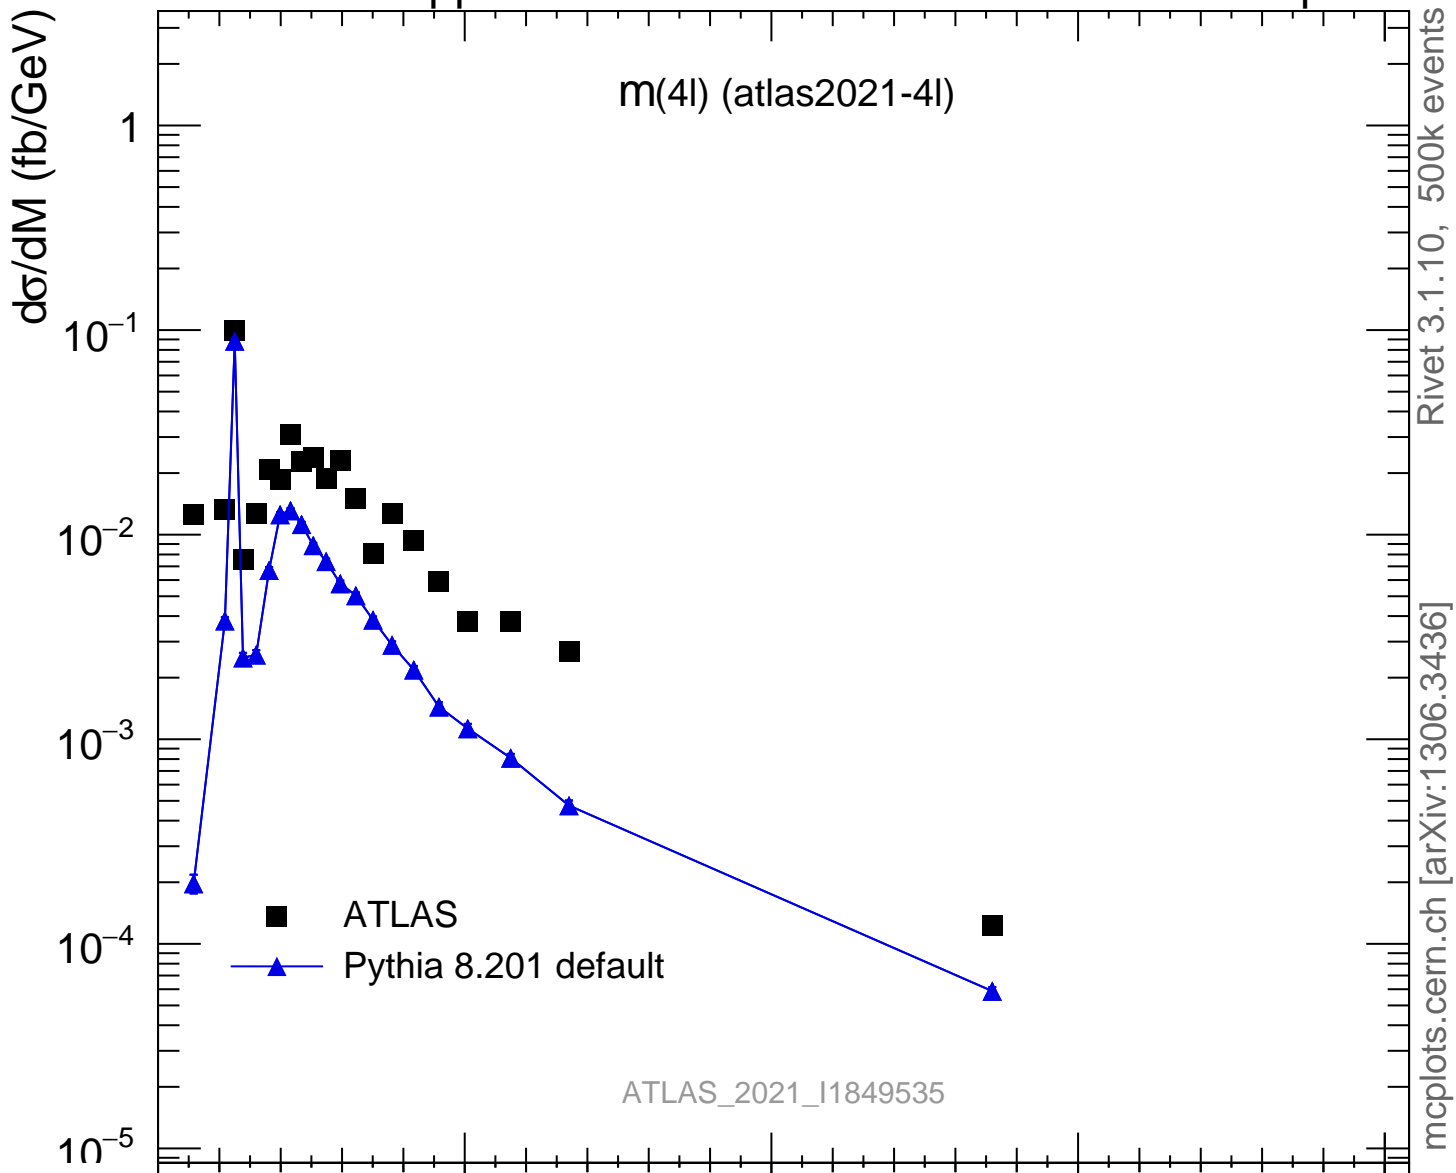

13000 GeV pp

4-lepton

Rivet 3.1.10, 500k events
mcplots.cern.ch [arXiv:1306.3436]