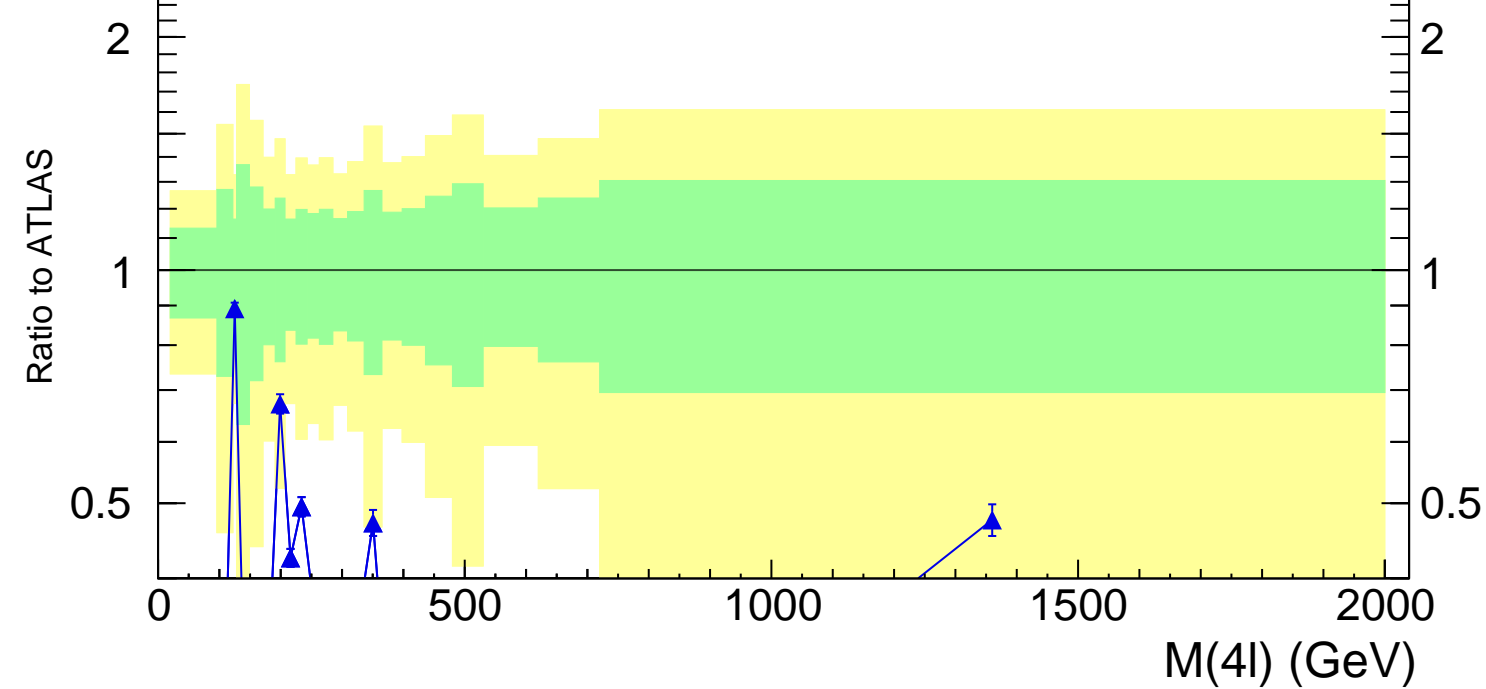

13000 GeV pp

4-lepton

Rivet 3.1.10, 500k events
mcplots.cern.ch [arXiv:1306.3436]