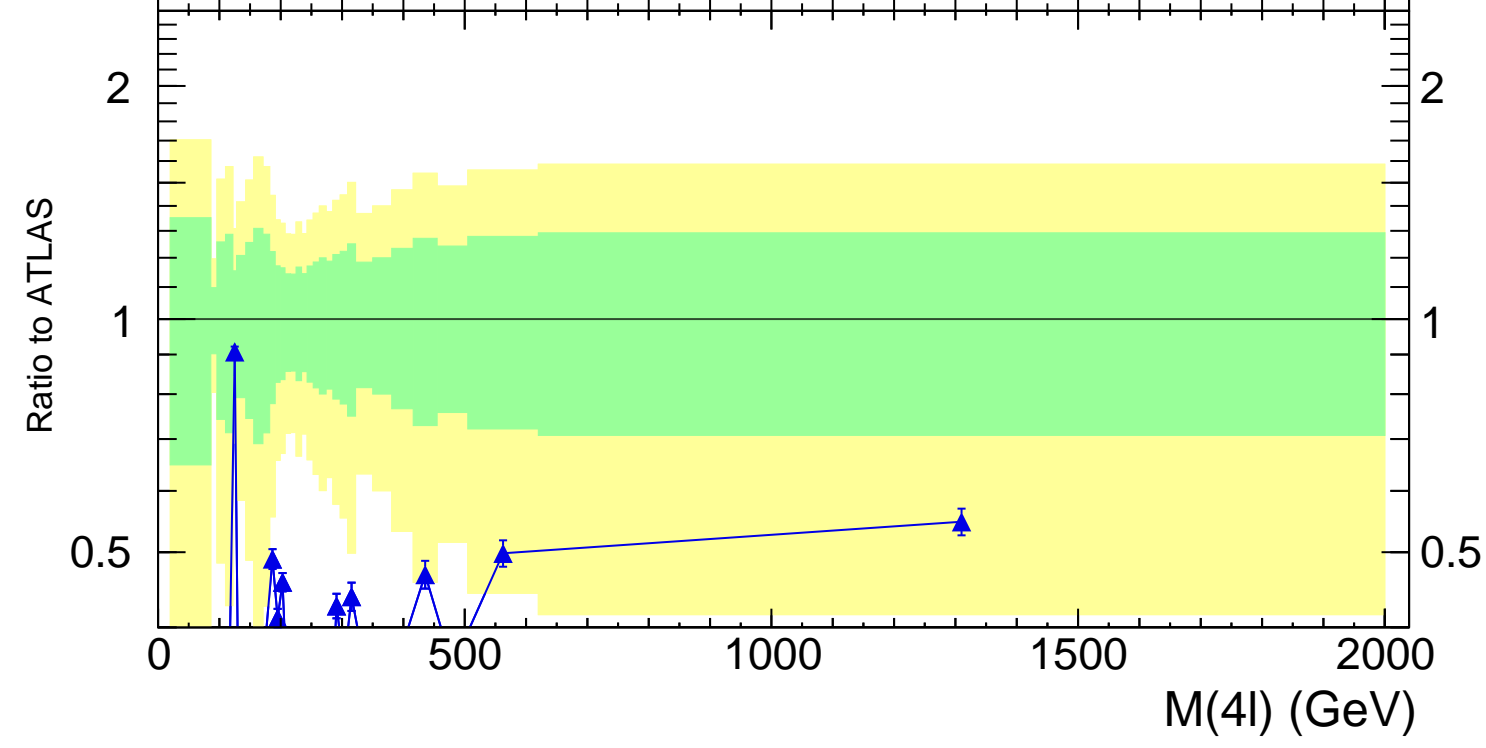

13000 GeV pp

4-lepton

Rivet 3.1.10, 500k events

mcplots.cern.ch [arXiv:1306.3436]