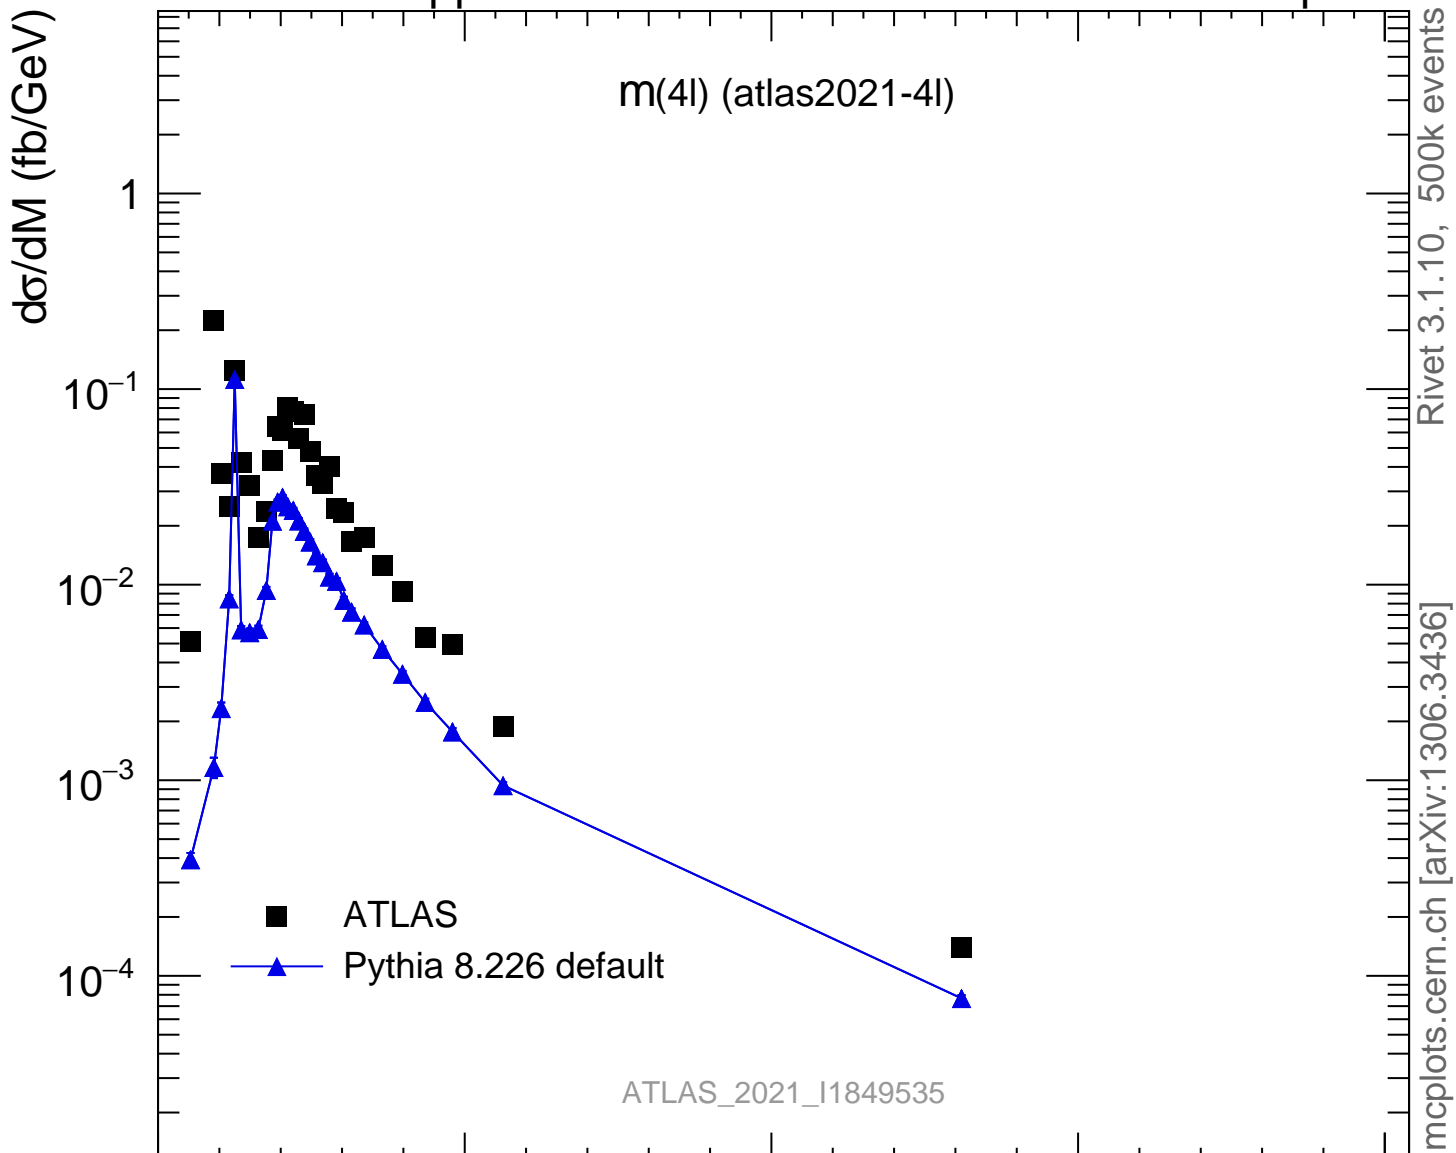

13000 GeV pp

4-lepton

Rivet 3.1.10, 500k events

mcplots.cern.ch [arXiv:1306.3436]