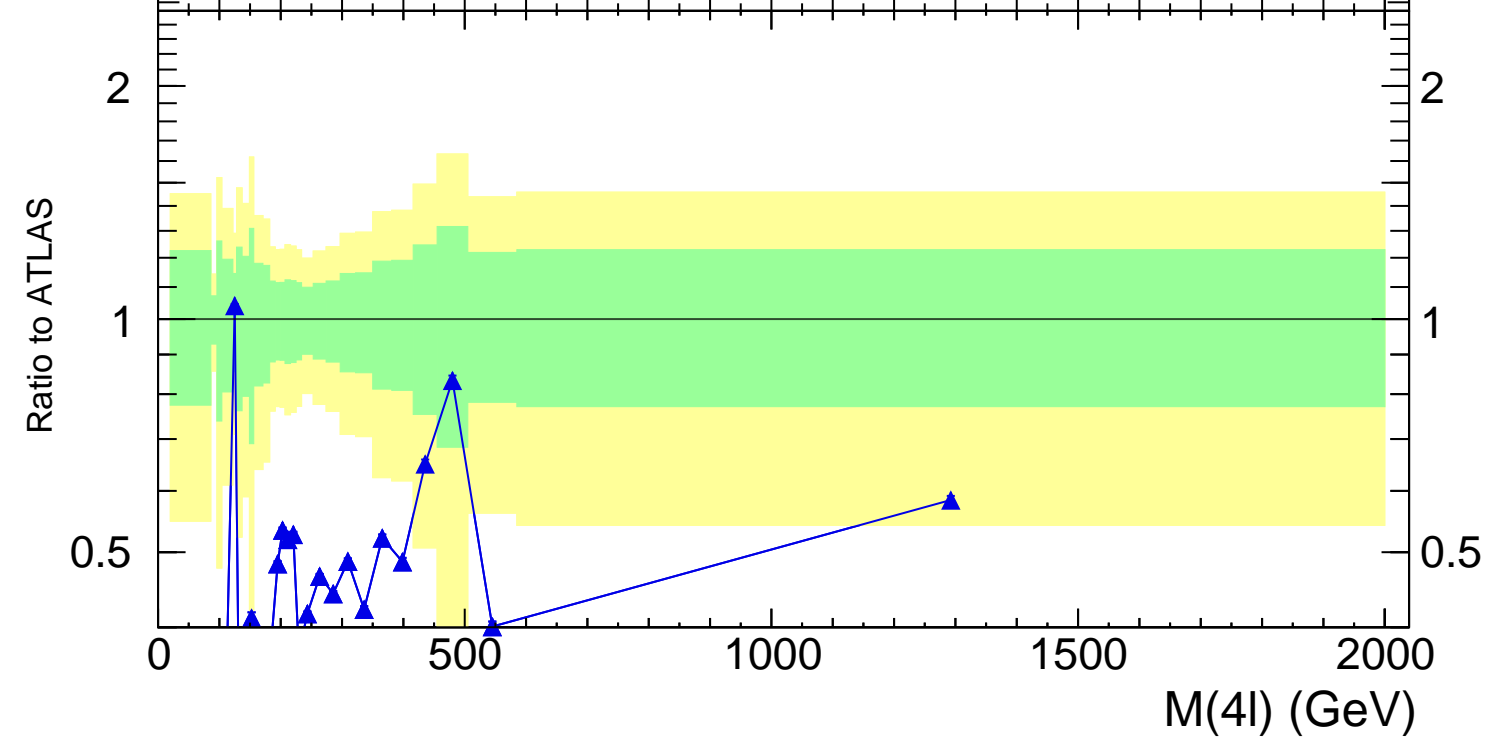

13000 GeV pp

4-lepton

Rivet 3.1.10, 3M events  
mcplots.cern.ch [arXiv:1306.3436]