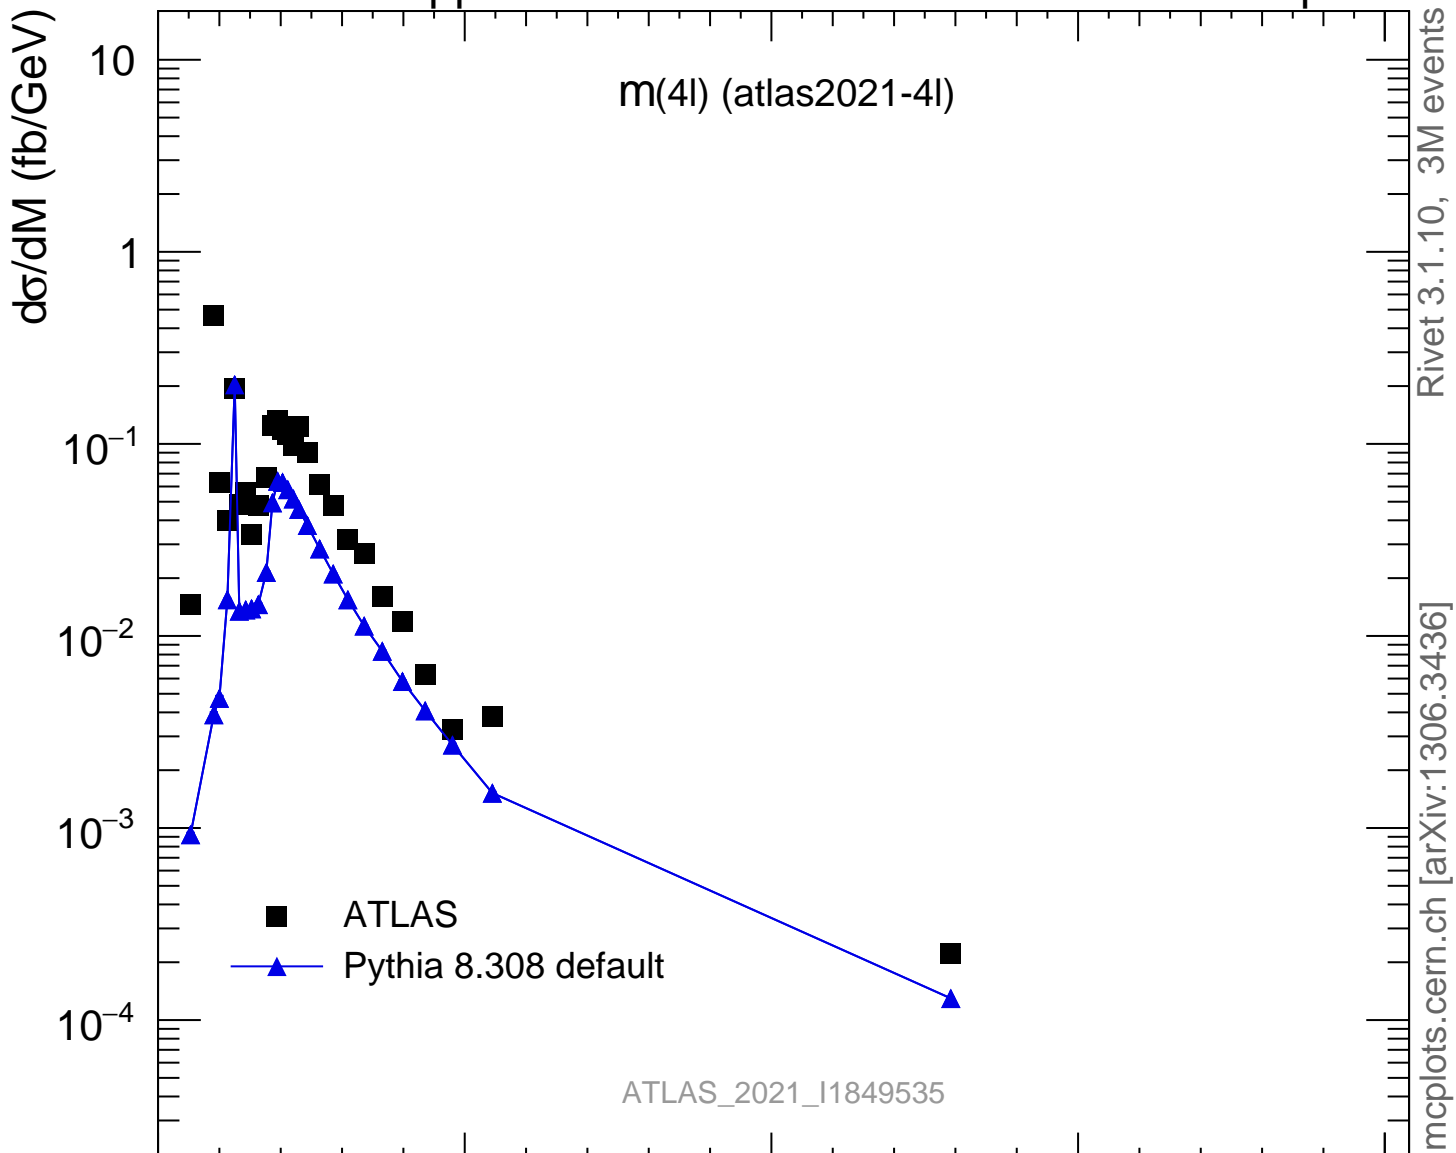

13000 GeV pp

4-lepton

Rivet 3.1.10, 3M events  
mcplots.cern.ch [arXiv:1306.3436]