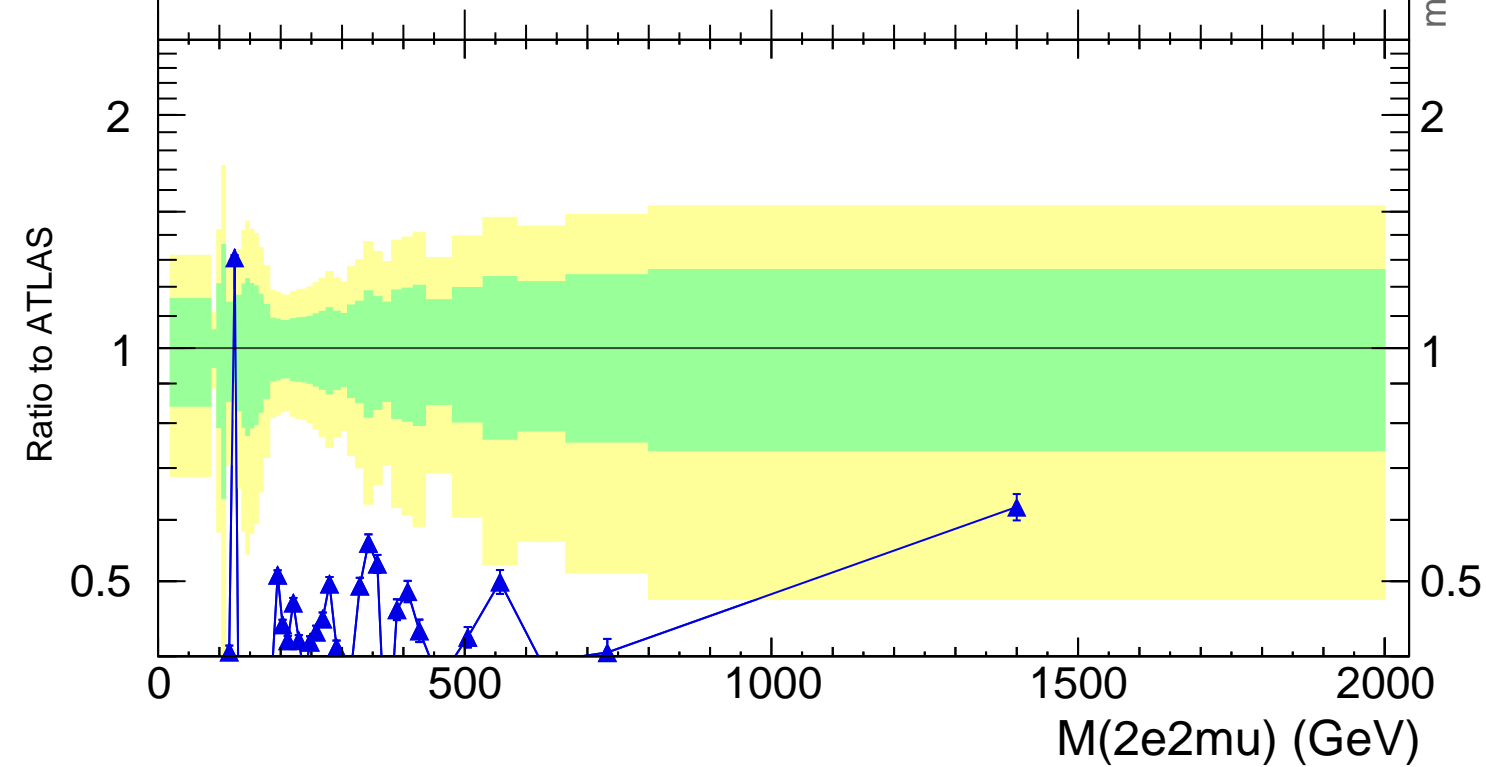

13000 GeV pp

4-lepton

Rivet 3.1.10, 500k events  
mcplots.cern.ch [arXiv:1306.3436]