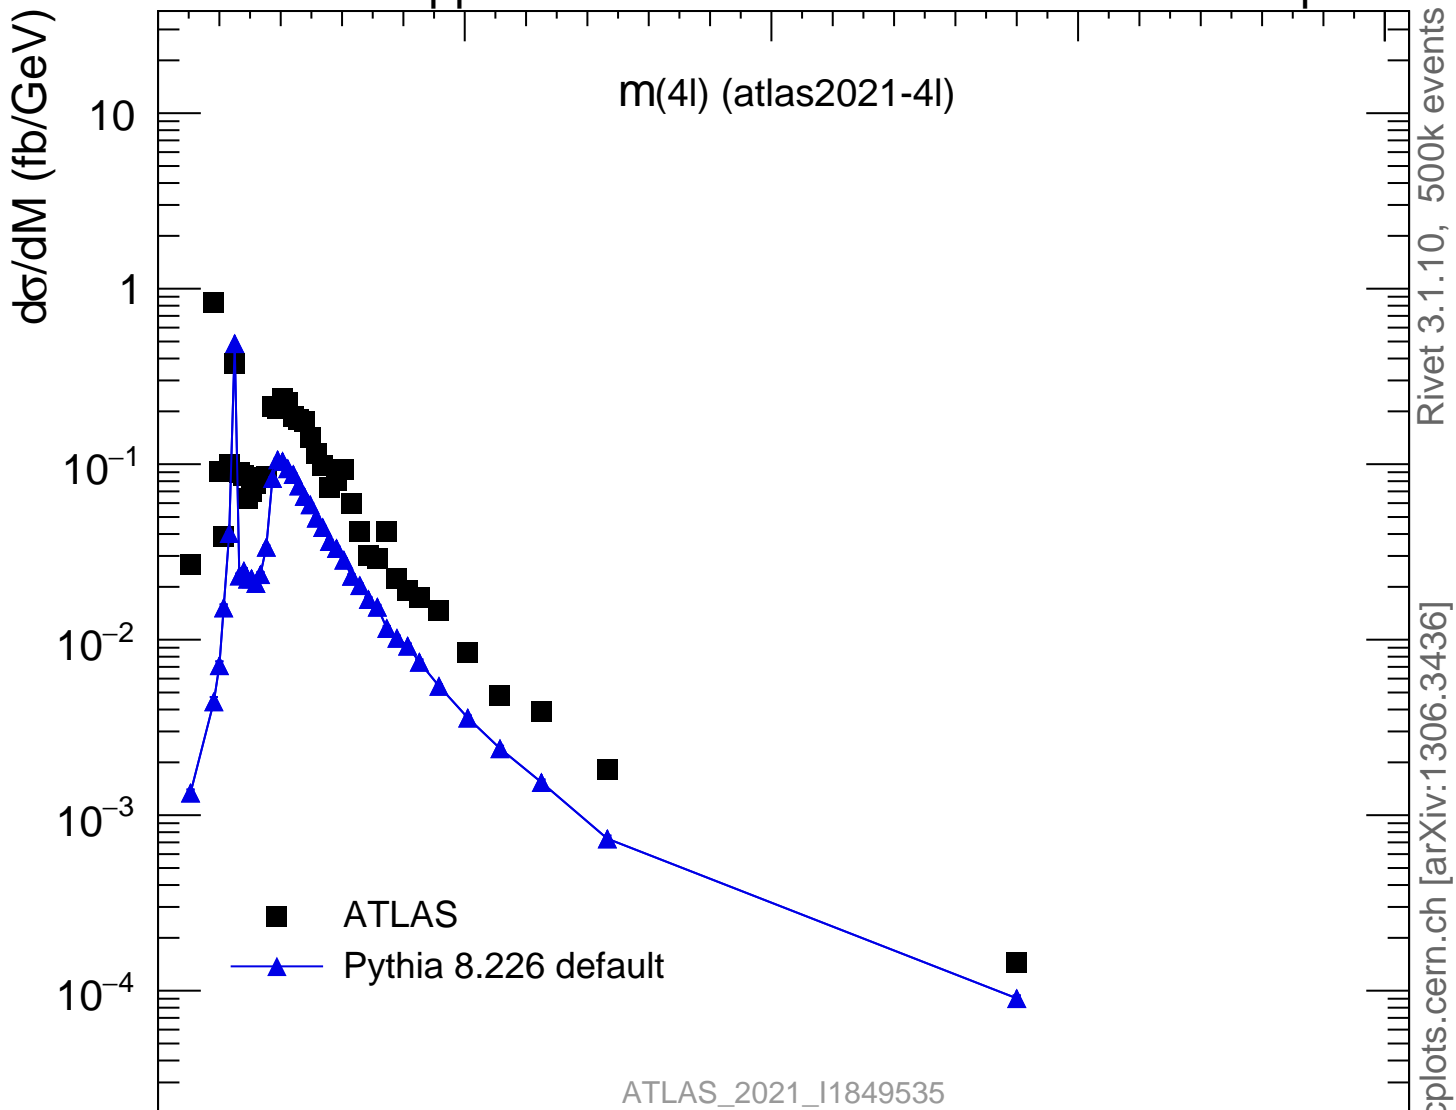

13000 GeV pp

4-lepton

Rivet 3.1.10, 500k events  
mcplots.cern.ch [arXiv:1306.3436]