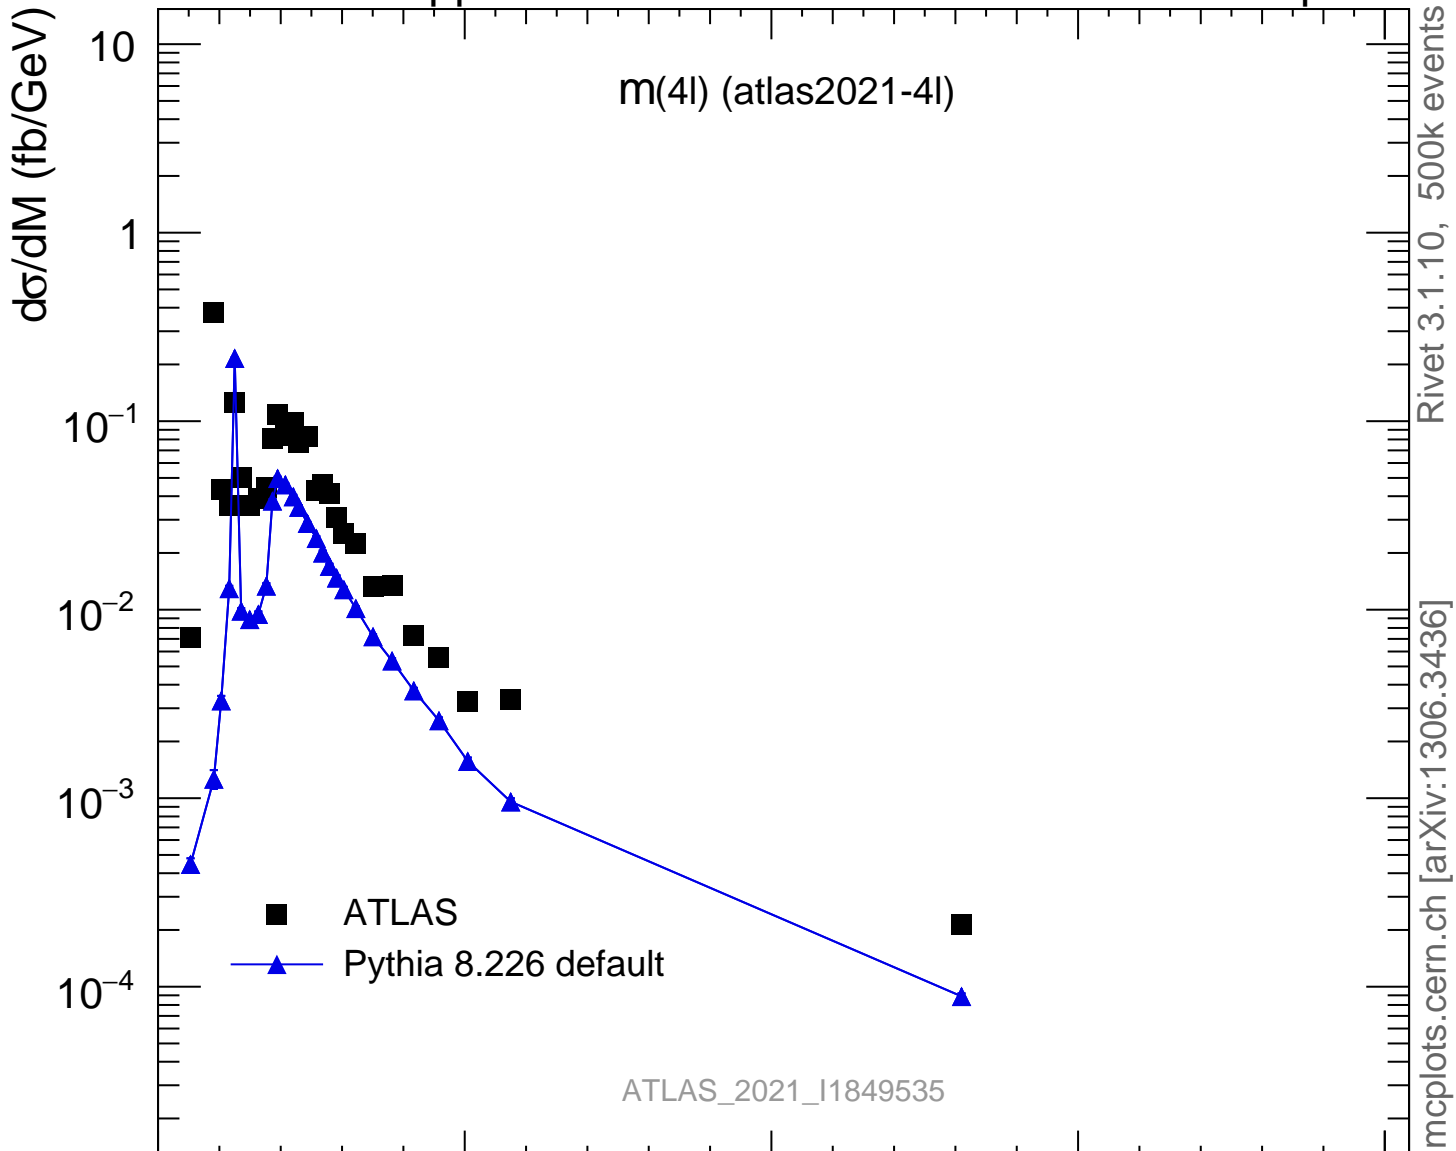

13000 GeV pp

4-lepton

Rivet 3.1.10, 500k events
mcplots.cern.ch [arXiv:1306.3436]