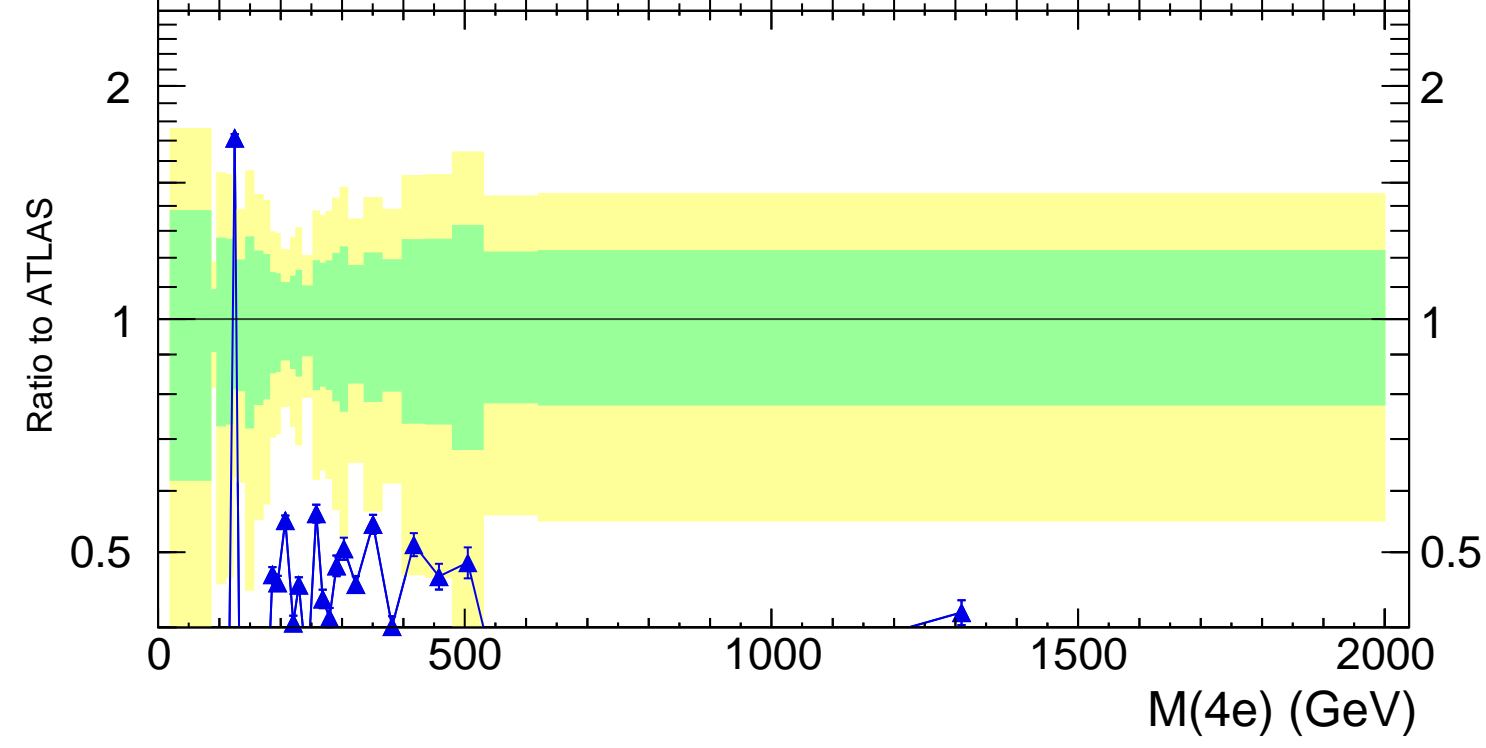

13000 GeV pp

4-lepton

Rivet 3.1.10, 500k events
mcplots.cern.ch [arXiv:1306.3436]